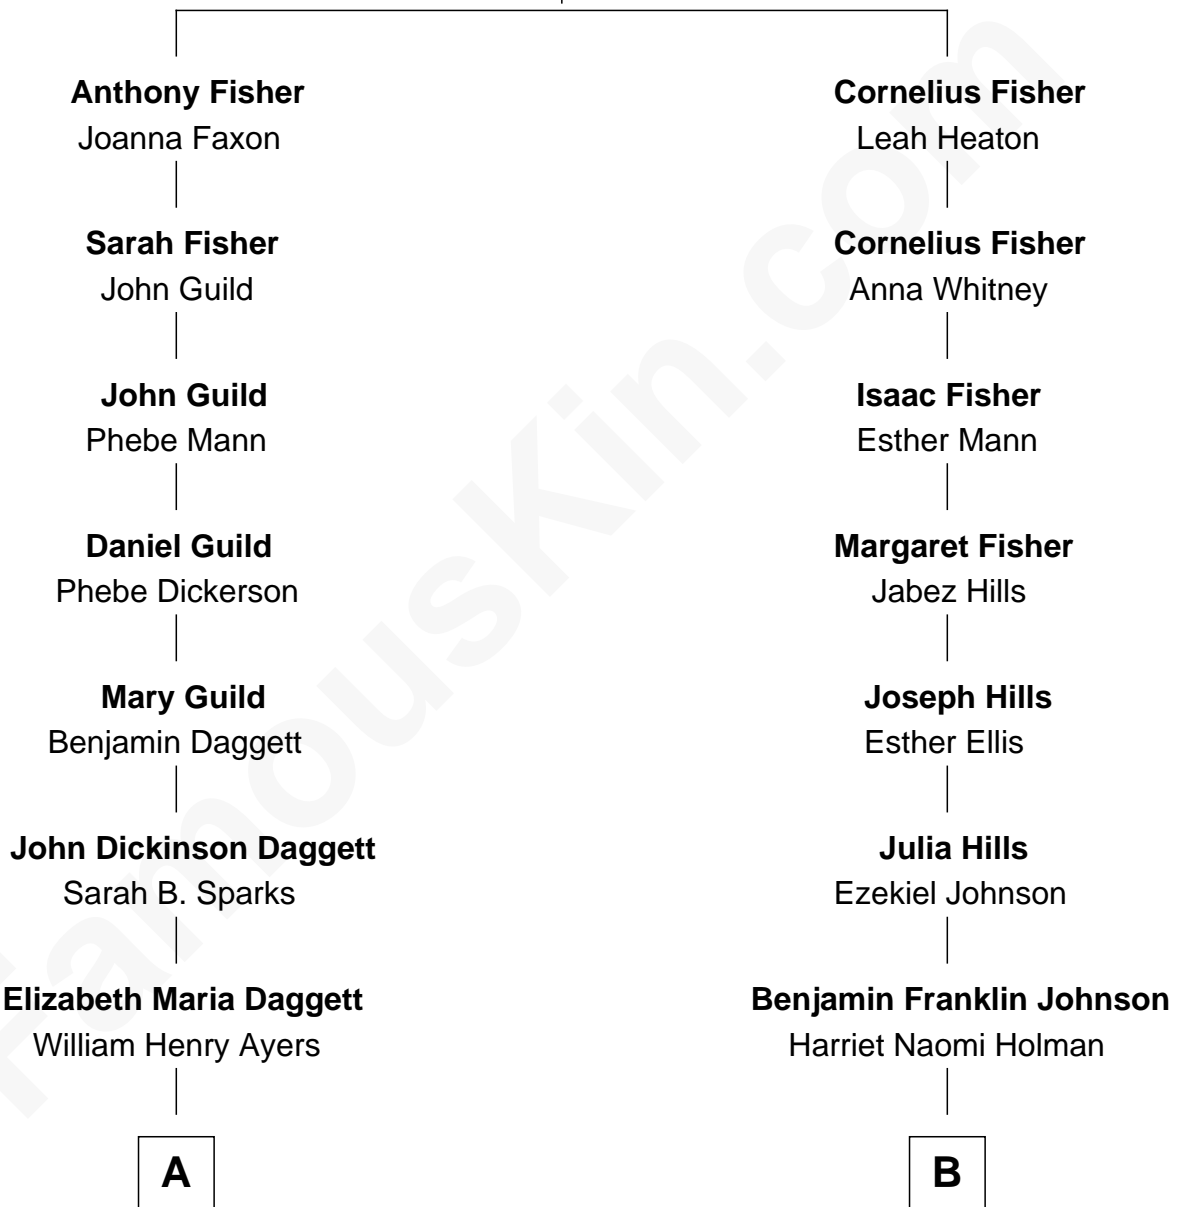

**FamousKin.com**  
**Relationship Chart of**  
**Gregory Peck**  
*Movie Actor*

9th cousin 2 times removed of

**Elizabeth Smart**  
*Founder of Elizabeth Smart Foundation*

**Anthony Fisher**

Alice - - - - -

**A**

**John Daggett Ayers**  
Katherine Elizabeth Forse

**Bernice Mae Ayers**  
Gregory Pearl Peck

**Gregory Peck**  
*Movie Actor*

**B**

**Seth Jedidiah Johnson**  
Polly Elizabeth Richmond

**Genevieve Johnson**  
Archibald Newel Pettit