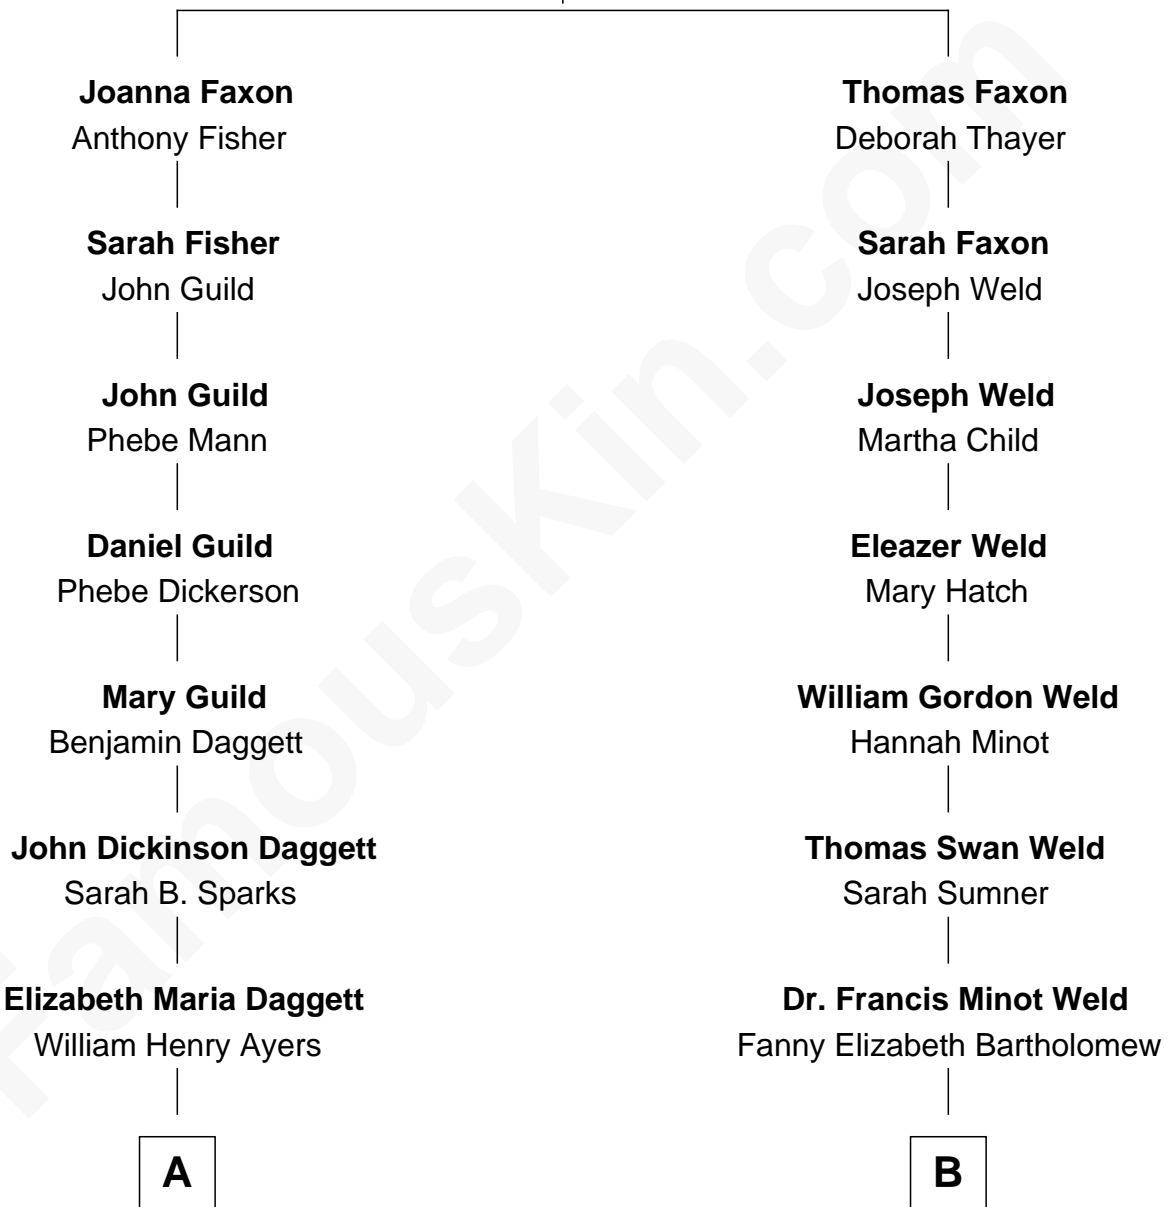

FamousKin.com Relationship Chart of

Gregory Peck

Movie Actor

9th cousin of

Bill Weld

68th Governor of Massachusetts

Thomas Faxon

Joane Fawdry

A

John Daggett Ayers
Katherine Elizabeth Forse

Bernice Mae Ayers
Gregory Pearl Peck

Gregory Peck
Movie Actor

B

Francis Minot Weld
Margaret Low White

David Weld
Mary Blake Nichols

Bill Weld
68th Governor of Massachusetts