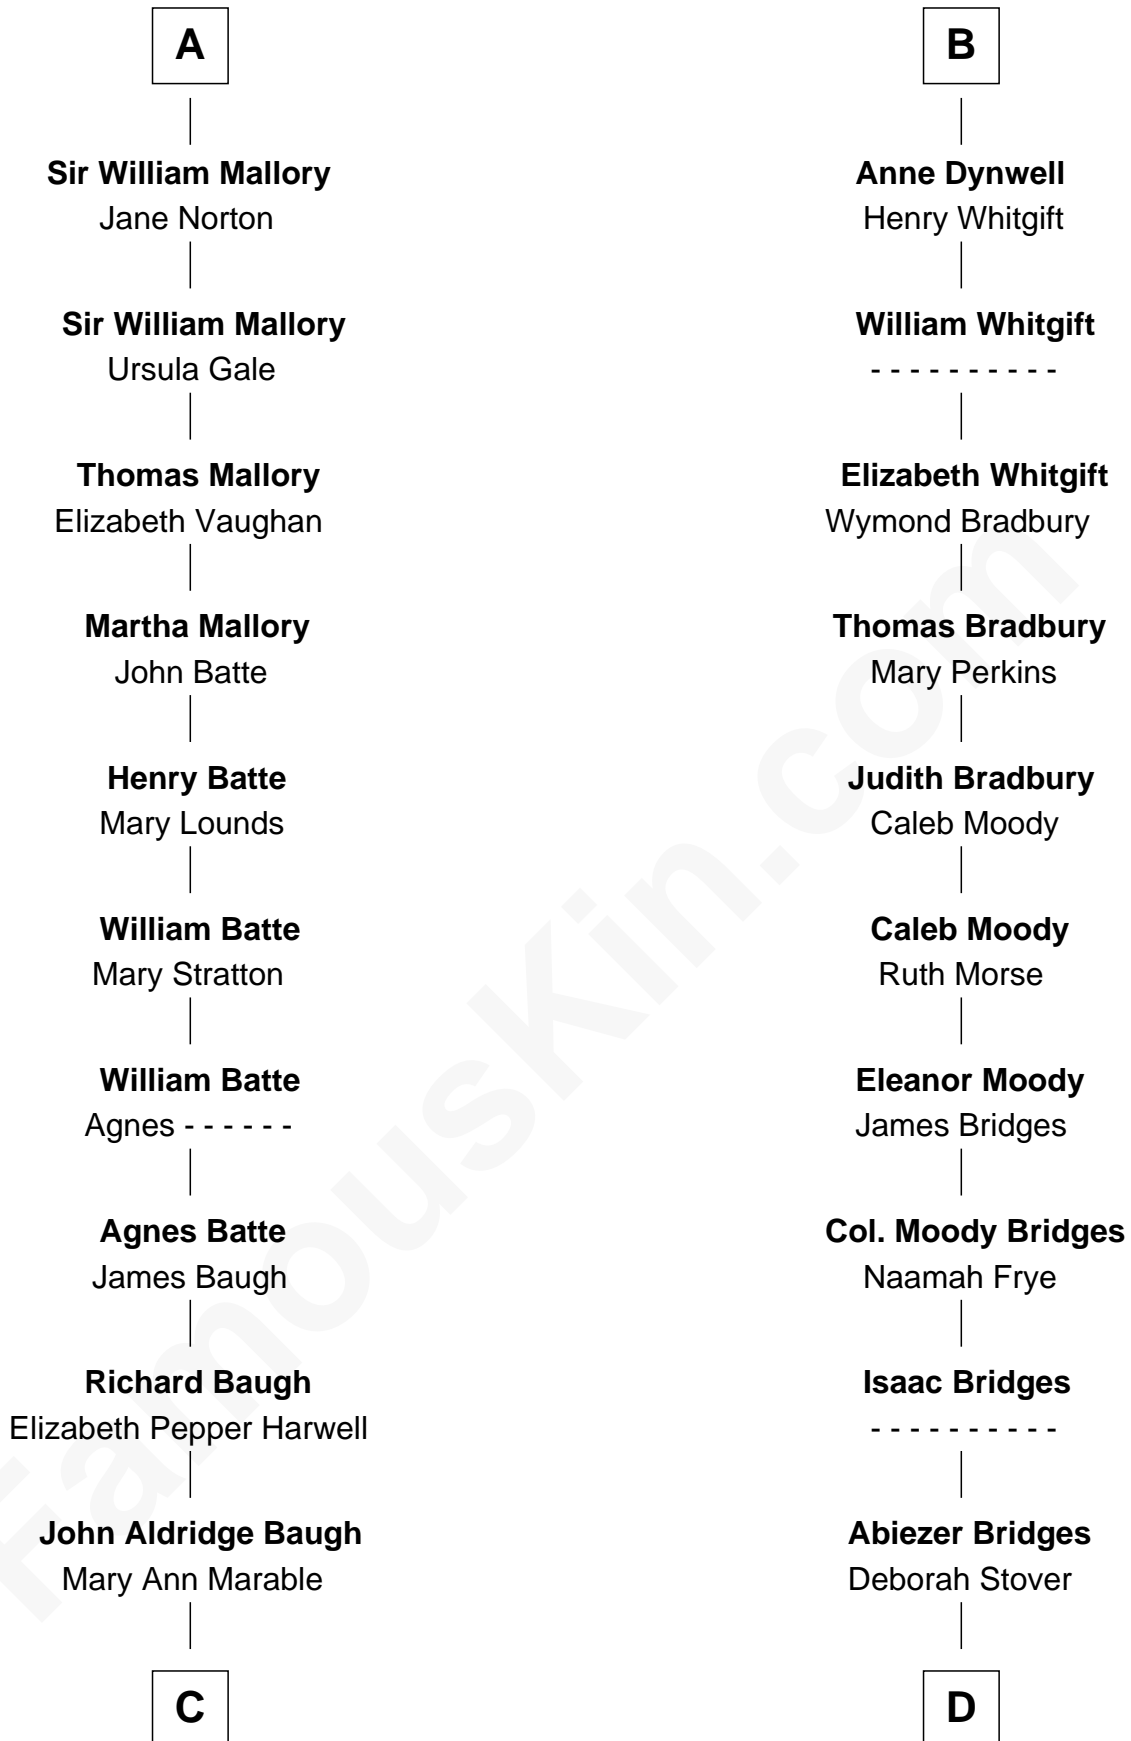

FamousKin.com Relationship Chart of

Liza Minnelli

Singer and Actress

20th cousin of

Owen Brewster

54th Governor of Maine

Sir Geoffrey le Scrope

Ivetta de Ros

Carrie S. Bridges
William Edmund Brewster

Owen Brewster
54th Governor of Maine