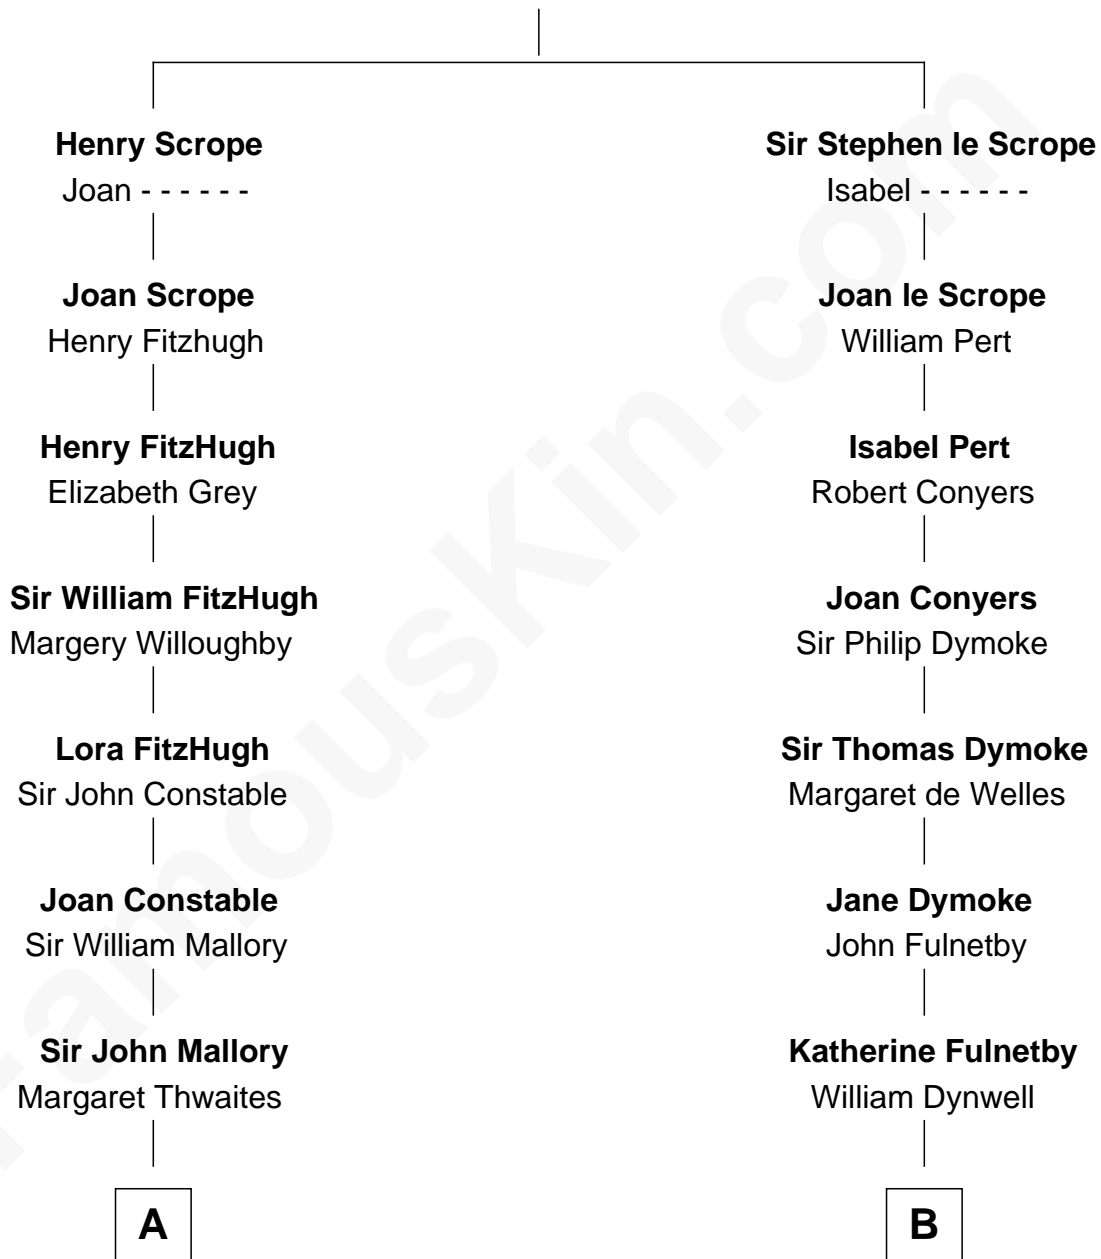

FamousKin.com Relationship Chart of

Liza Minnelli

Singer and Actress

20th cousin of

Owen Brewster

54th Governor of Maine

Sir Geoffrey le Scrope

Ivetta de Ros

Carrie S. Bridges
William Edmund Brewster

Owen Brewster
54th Governor of Maine