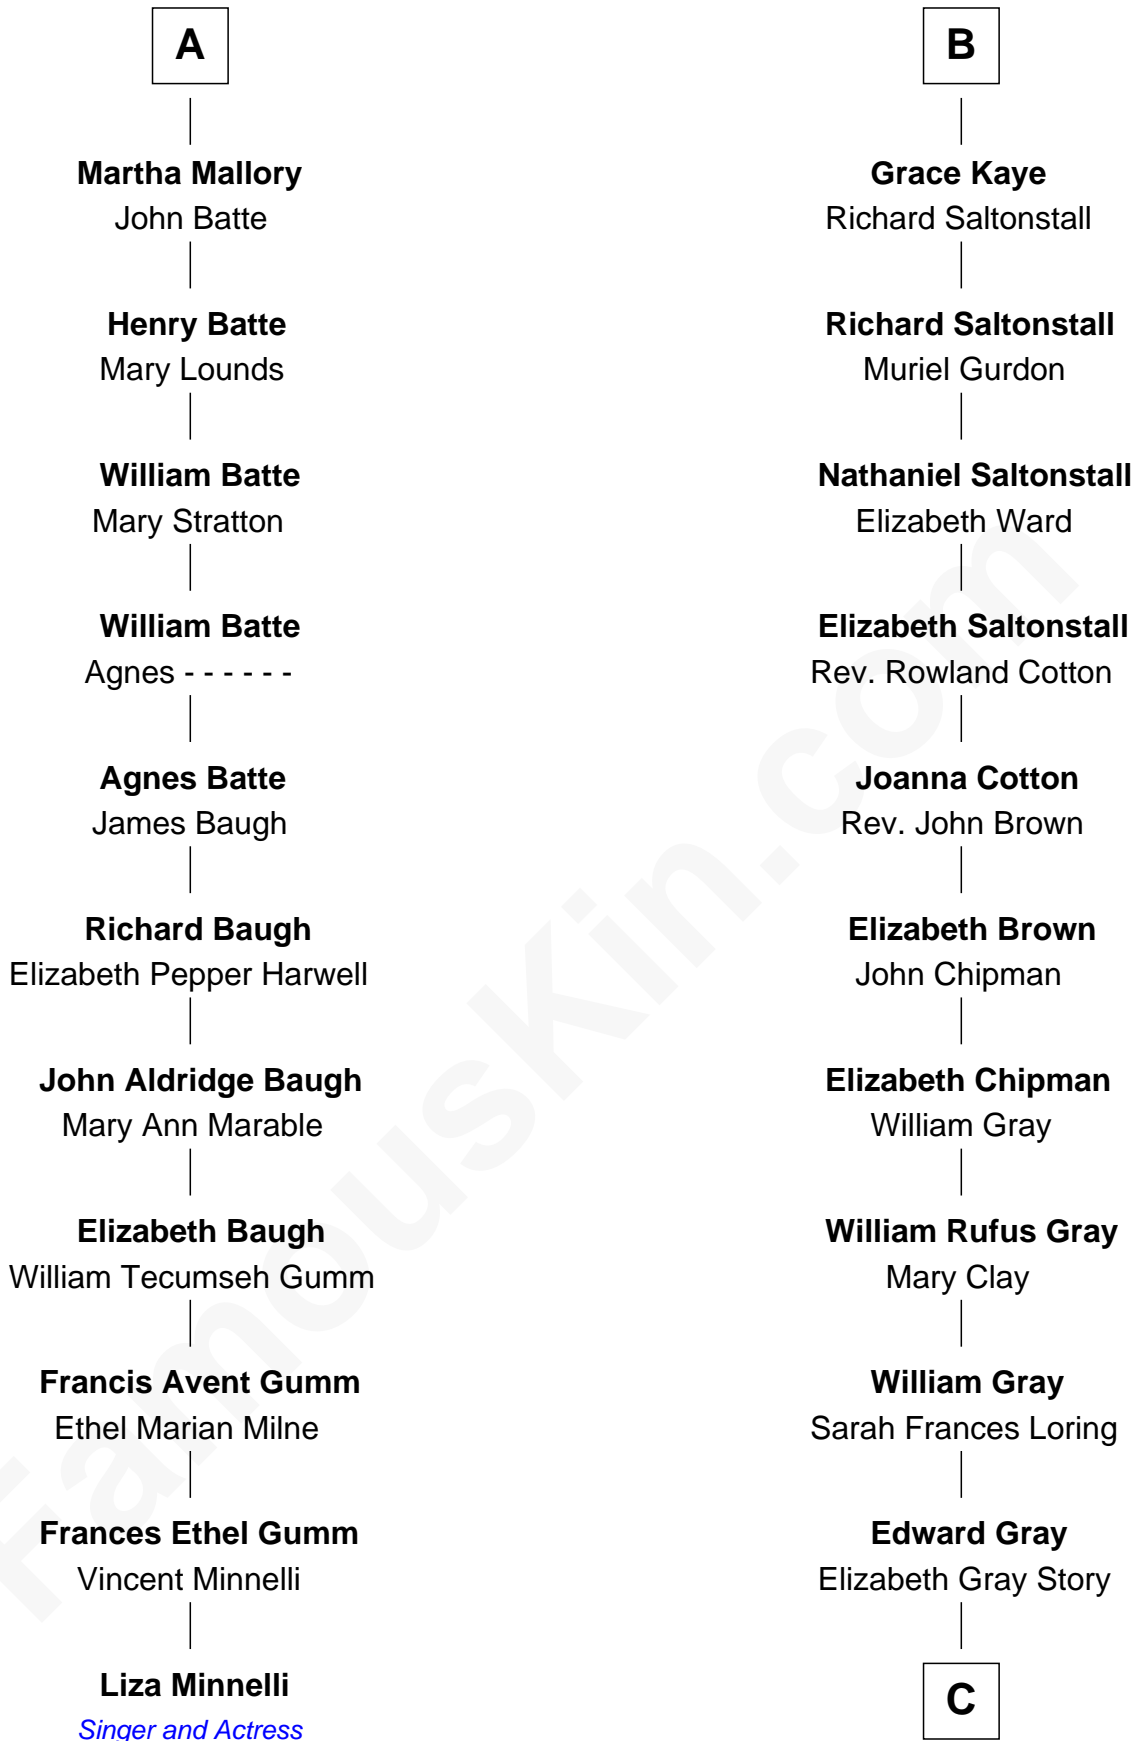

# FamousKin.com Relationship Chart of

**Liza Minnelli**

*Singer and Actress*

17th cousin 2 times removed of

**Story Musgrave**

*NASA Astronaut*

**Henry FitzHugh**

Elizabeth Grey

**Sir William Mallory**

Jane Norton

**Sir William Mallory**

Ursula Gale

**Thomas Mallory**

Elizabeth Vaughan

**A**

**Eleanor Fitzhugh**

Sir Robert Mauleverer

**Dorothy Mauleverer**

John Kaye

**Robert Kaye**

Anne Flower

**B**

C

**Marguerite Gray**  
John Butler Swann

**Marguerite Swann**  
Percy Musgrave

**Story Musgrave**  
*NASA Astronaut*

FamousKin.com