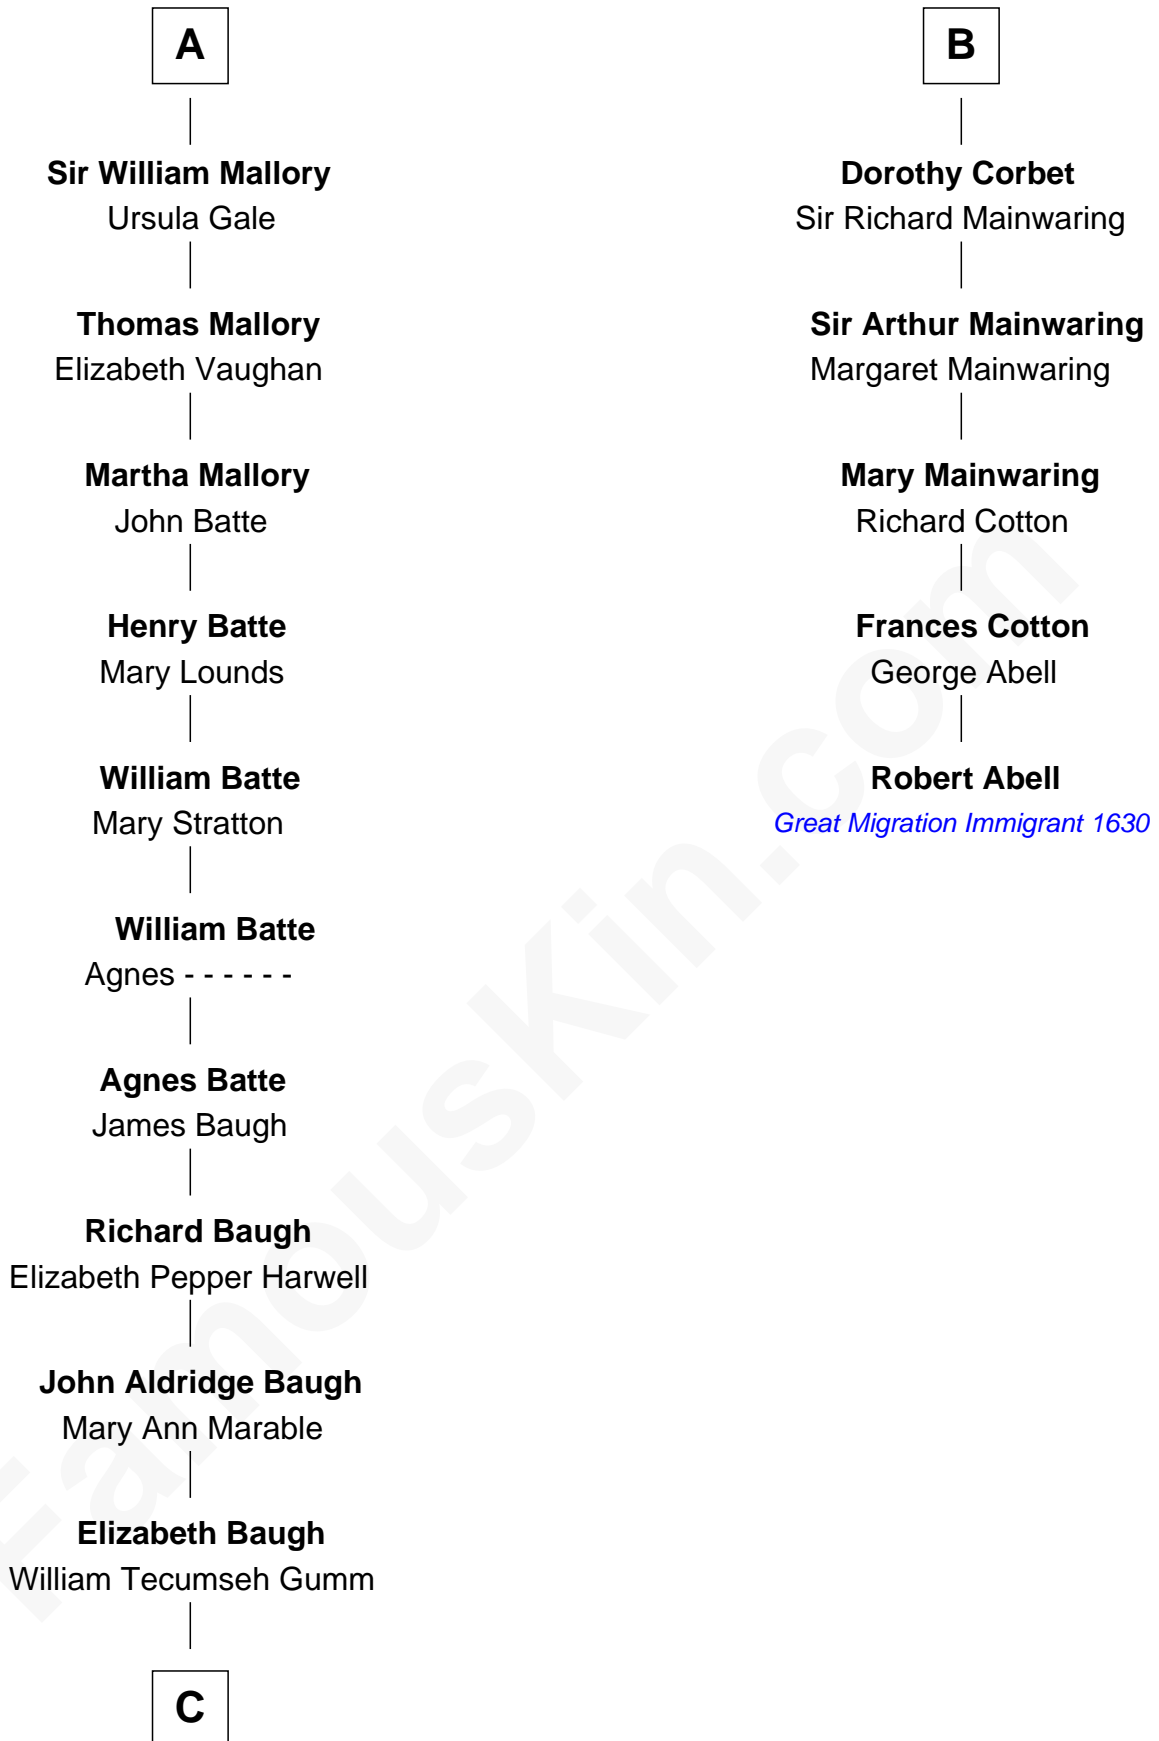

FamousKin.com Relationship Chart of

Liza Minnelli

Singer and Actress

11th cousin 8 times removed of

Robert Abell

(c1605 - 1663) Great Migration Immigrant 1630

Edmund Fitzalan

Alice de Warenne

Joan Constable

Sir William Mallory

Sir John Mallory

Margaret Thwaites

Sir William Mallory

Jane Norton

A

Richard Fitzalan

Eleanor Plantagenet

Sir Richard Fitzalan

Elizabeth de Bohun

Joan Fitzalan

Sir William Beauchamp

Joan Beauchamp

James Butler

Elizabeth Butler

John Talbot

Ann Talbot

Sir Henry Vernon

Elizabeth Vernon

Sir Robert Corbet

B

C

Francis Avent Gumm