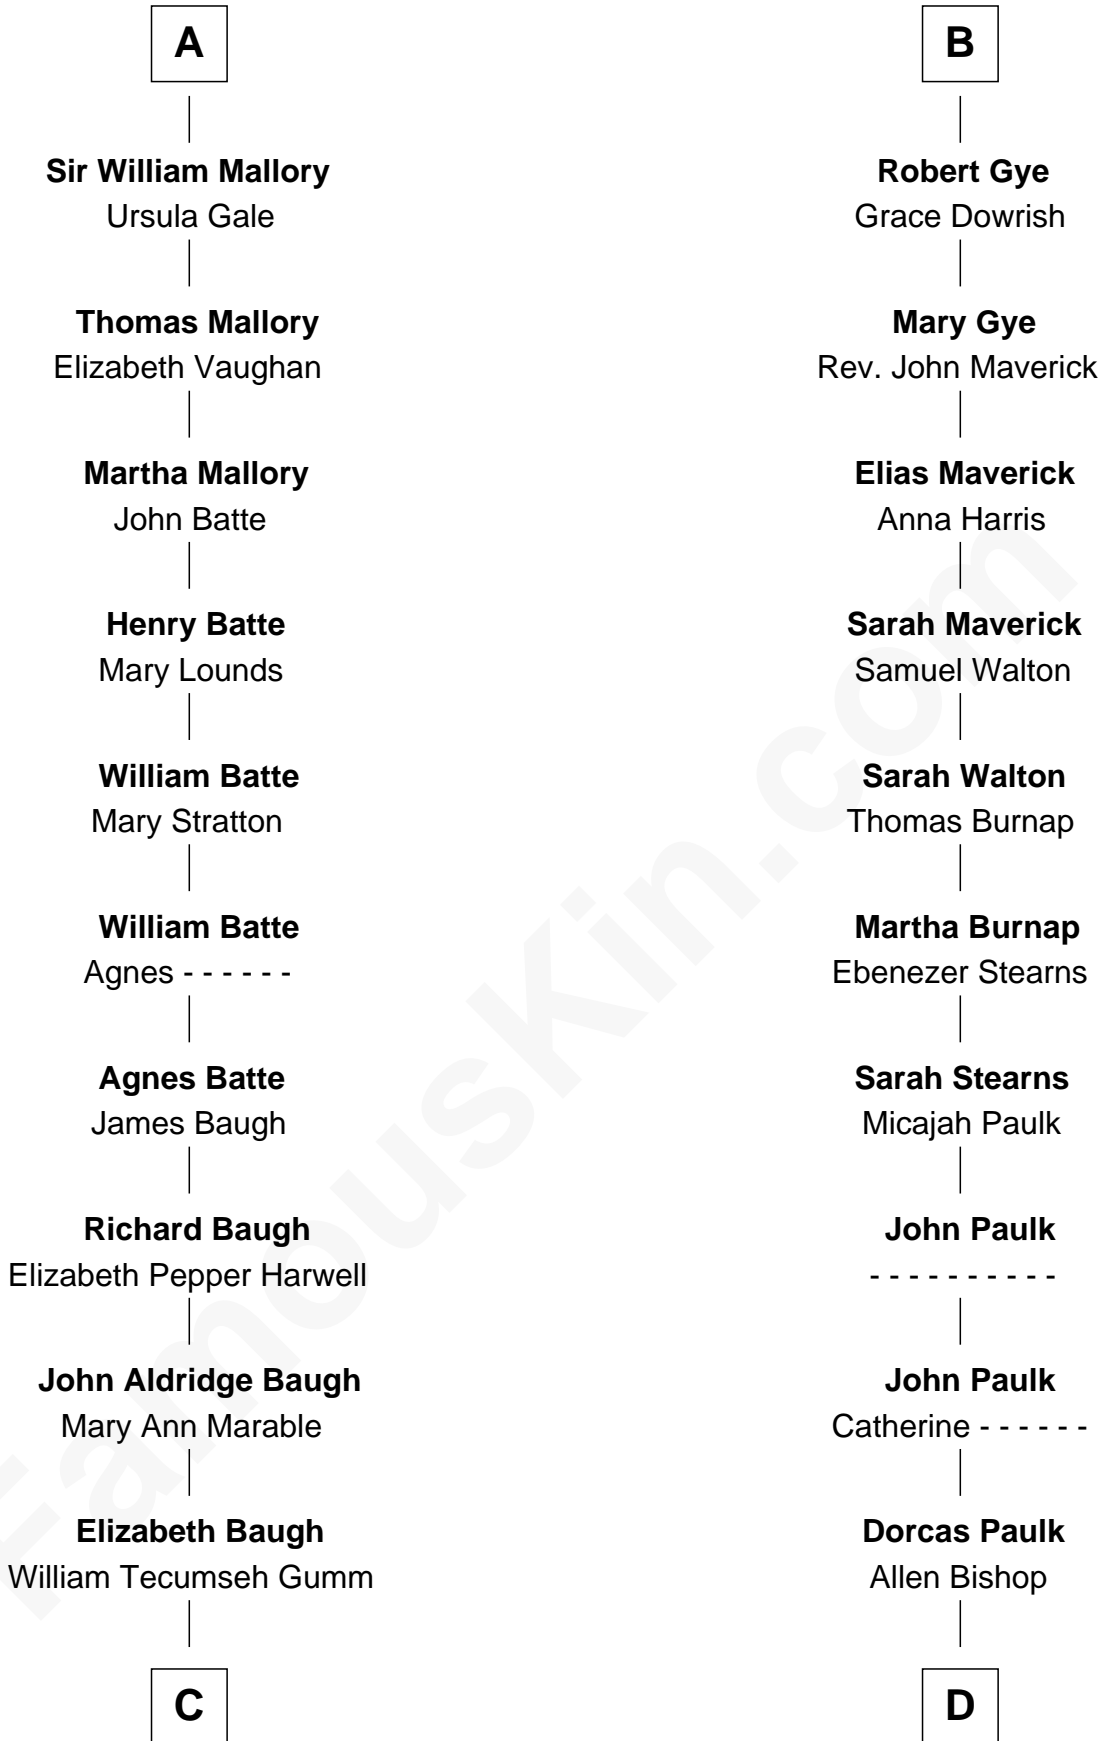

FamousKin.com Relationship Chart of

Liza Minnelli

Singer and Actress

19th cousin 2 times removed of

Michael Strahan

NFL Player and TV Personality

Edmund Fitzalan

Alice de Warenne

C

Francis Avent Gumm

Ethel Marian Milne

Frances Ethel Gumm

Vincent Minnelli

Liza Minnelli

Singer and Actress

D

William A. Bishop

Harriett Meade

Creola Mead

Jado D. Traylor

James Curtis Traylor

Caroline McCarter

Louise Traylor

Gene Willie Strahan