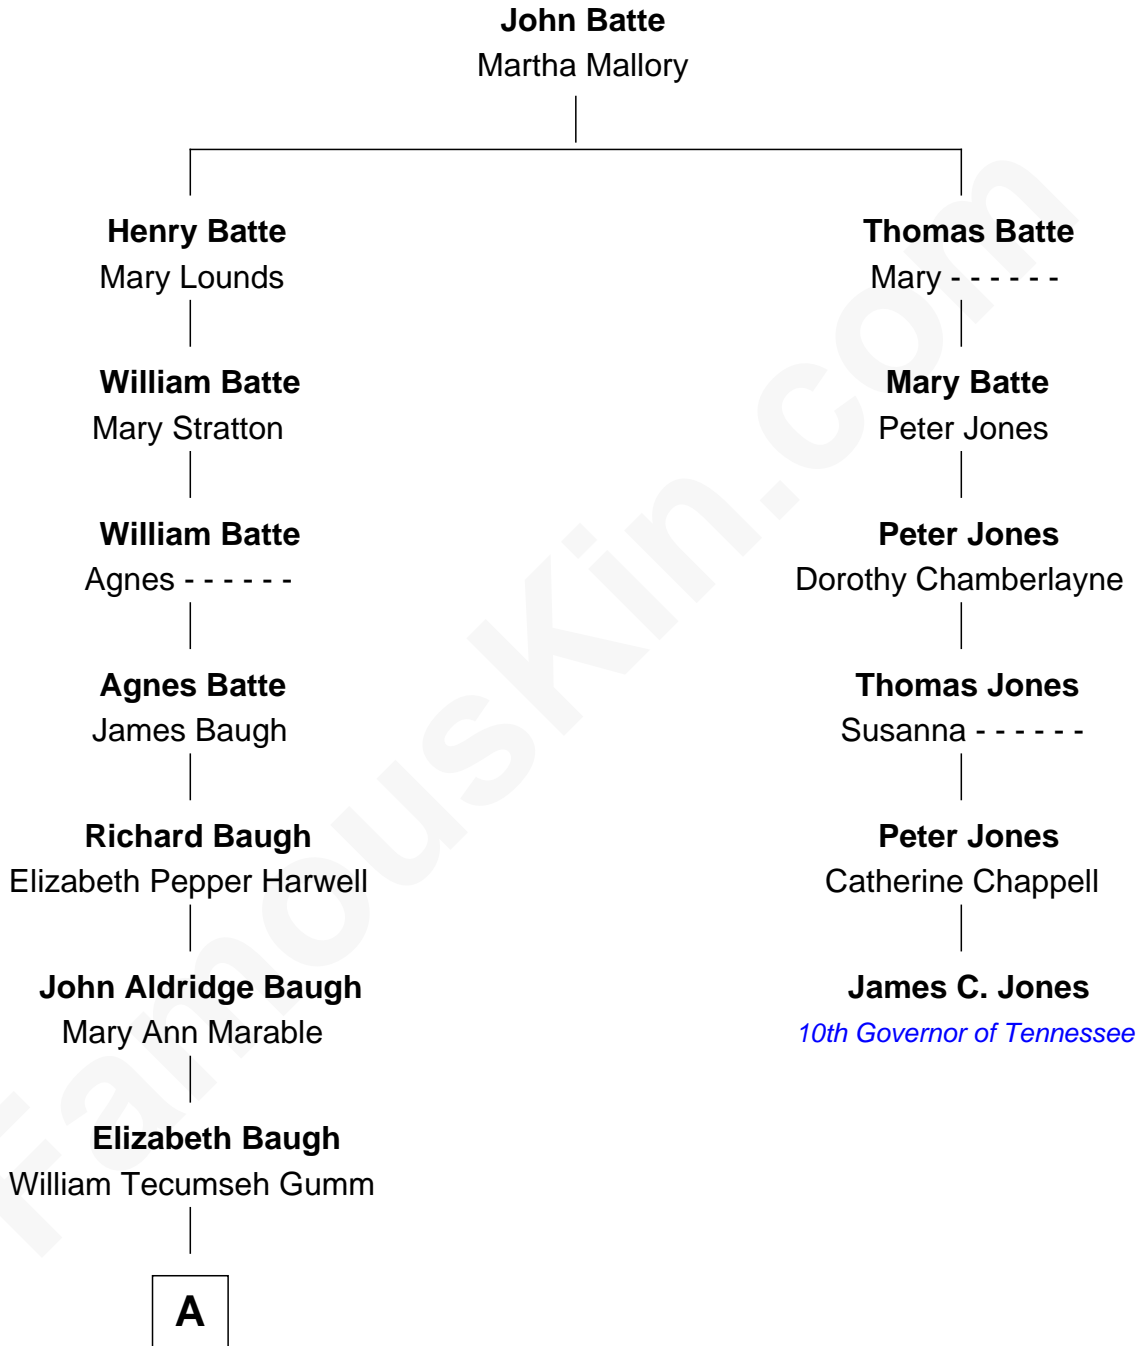

# FamousKin.com Relationship Chart of

**Liza Minnelli**

*Singer and Actress*

5th cousin 4 times removed of

**James C. Jones**

*10th Governor of Tennessee*

**A**

Francis Avent Gumm

Ethel Marian Milne

Frances Ethel Gumm

Vincent Minnelli

**Liza Minnelli**

*Singer and Actress*

FamousKin.com