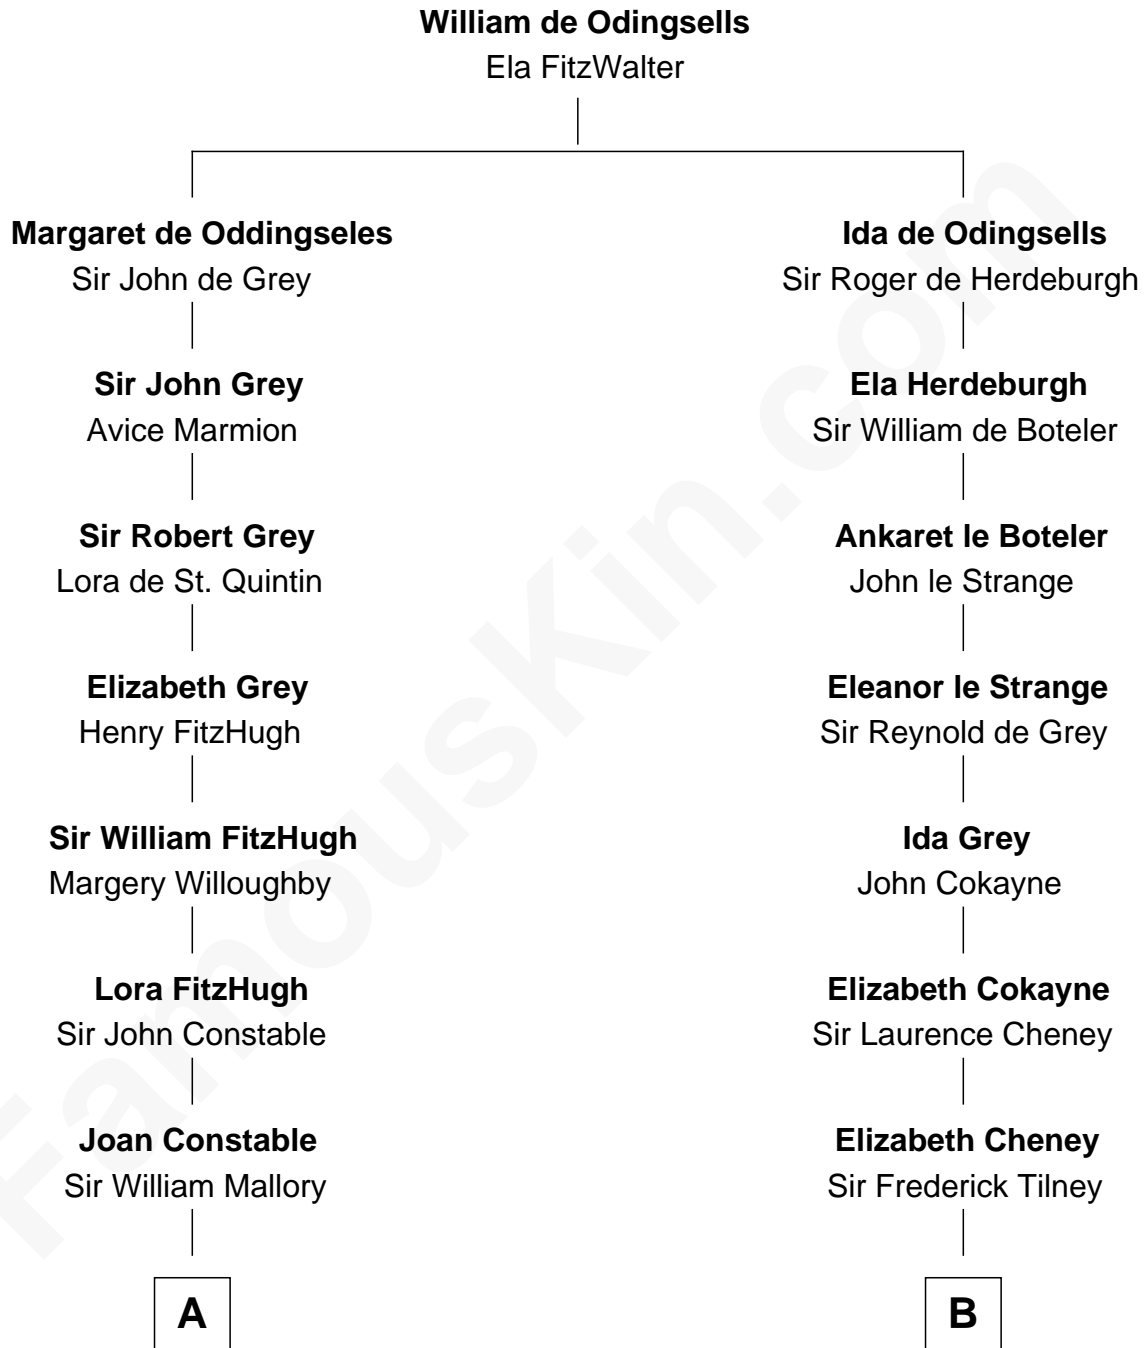

FamousKin.com Relationship Chart of

Liza Minnelli

Singer and Actress

19th cousin 2 times removed of

Francis Scott Key

Author of "The Star Spangled Banner"

C

John Aldridge Baugh
Mary Ann Marable

Francis Scott Key
Author of "The Star Spangled Banner"