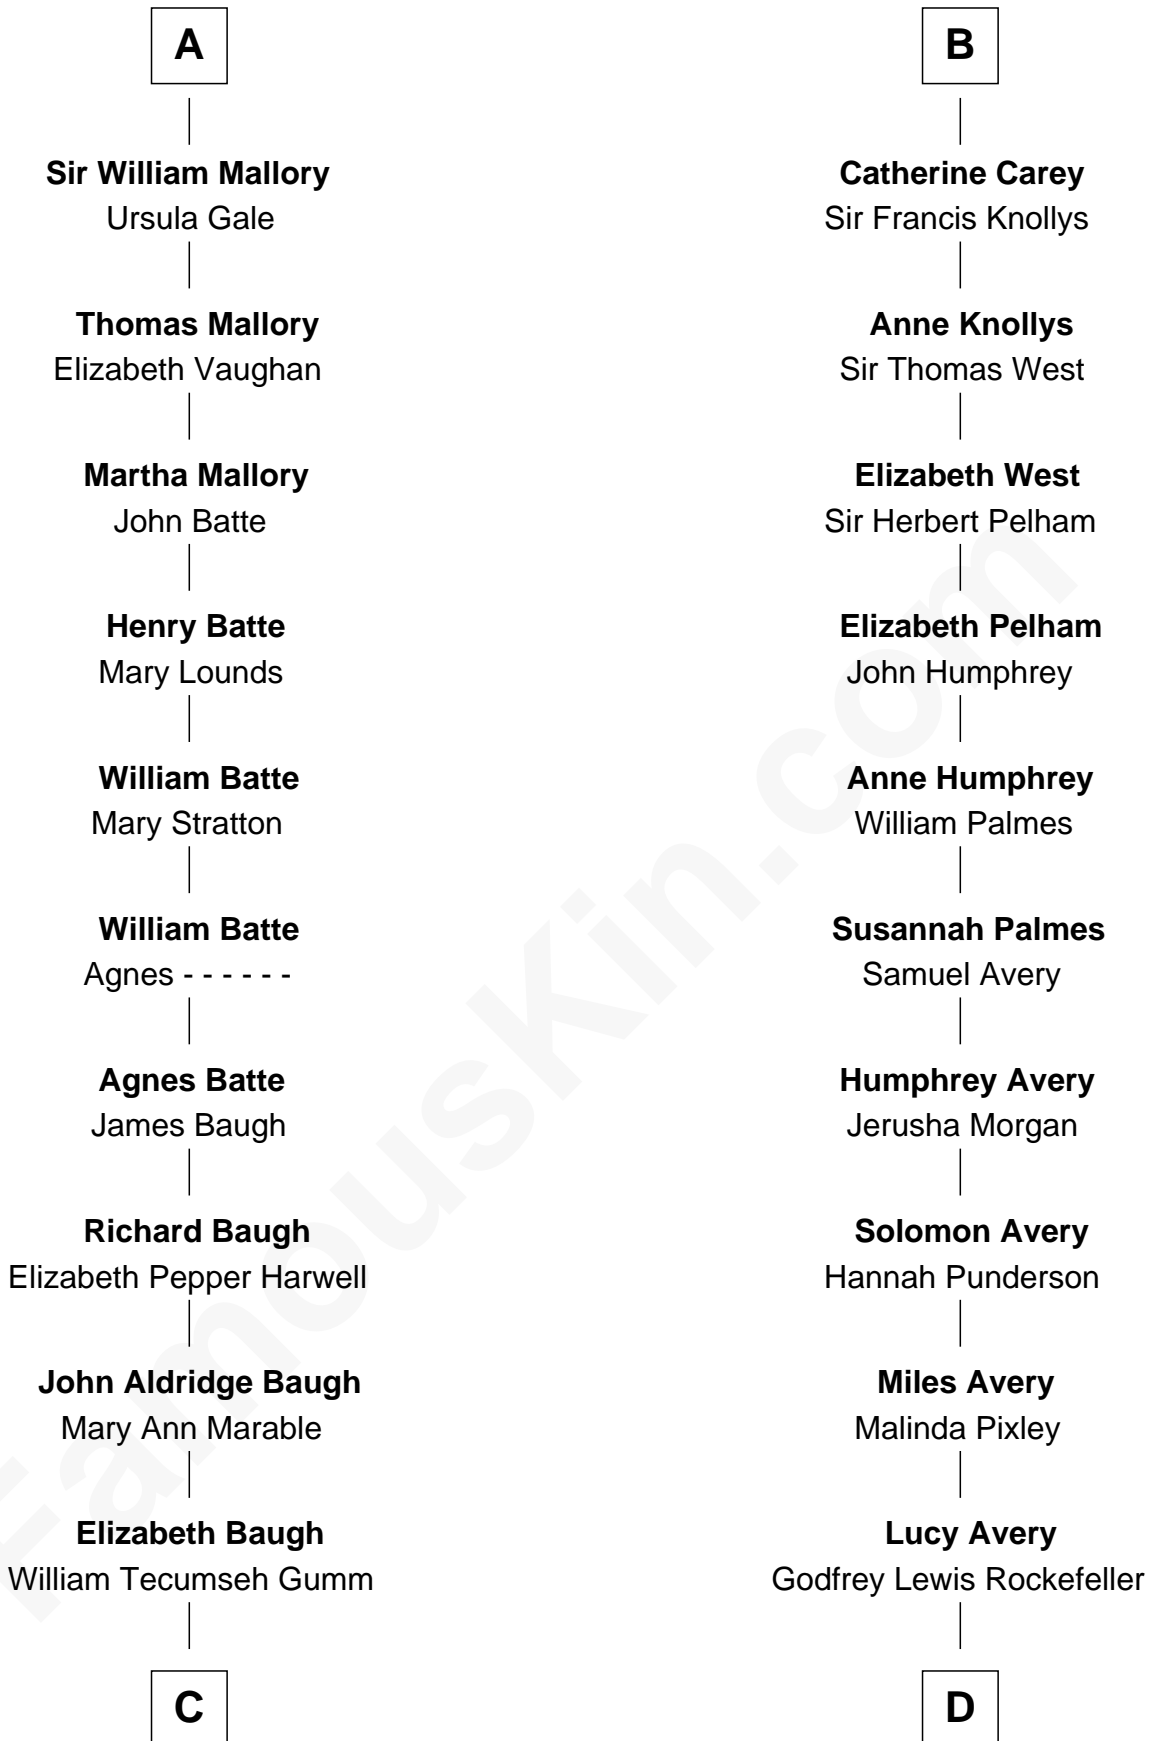

# FamousKin.com Relationship Chart of

**Liza Minnelli**

*Singer and Actress*

19th cousin 1 time removed of

**Nelson Rockefeller**

*41st U.S. Vice-President*

**Edmund Fitzalan**

Alice de Warenne

**C**

**Francis Avent Gumm**

Ethel Marian Milne

**Frances Ethel Gumm**

Vincent Minnelli

**Liza Minnelli**

*Singer and Actress*

**D**

**William Avery Rockefeller**

Eliza Davison

**John Davison Rockefeller**

Laura Celestia Spelman

**John Davison Rockefeller**

Abby Greene Aldrich

**Nelson Rockefeller**

*41st U.S. Vice-President*