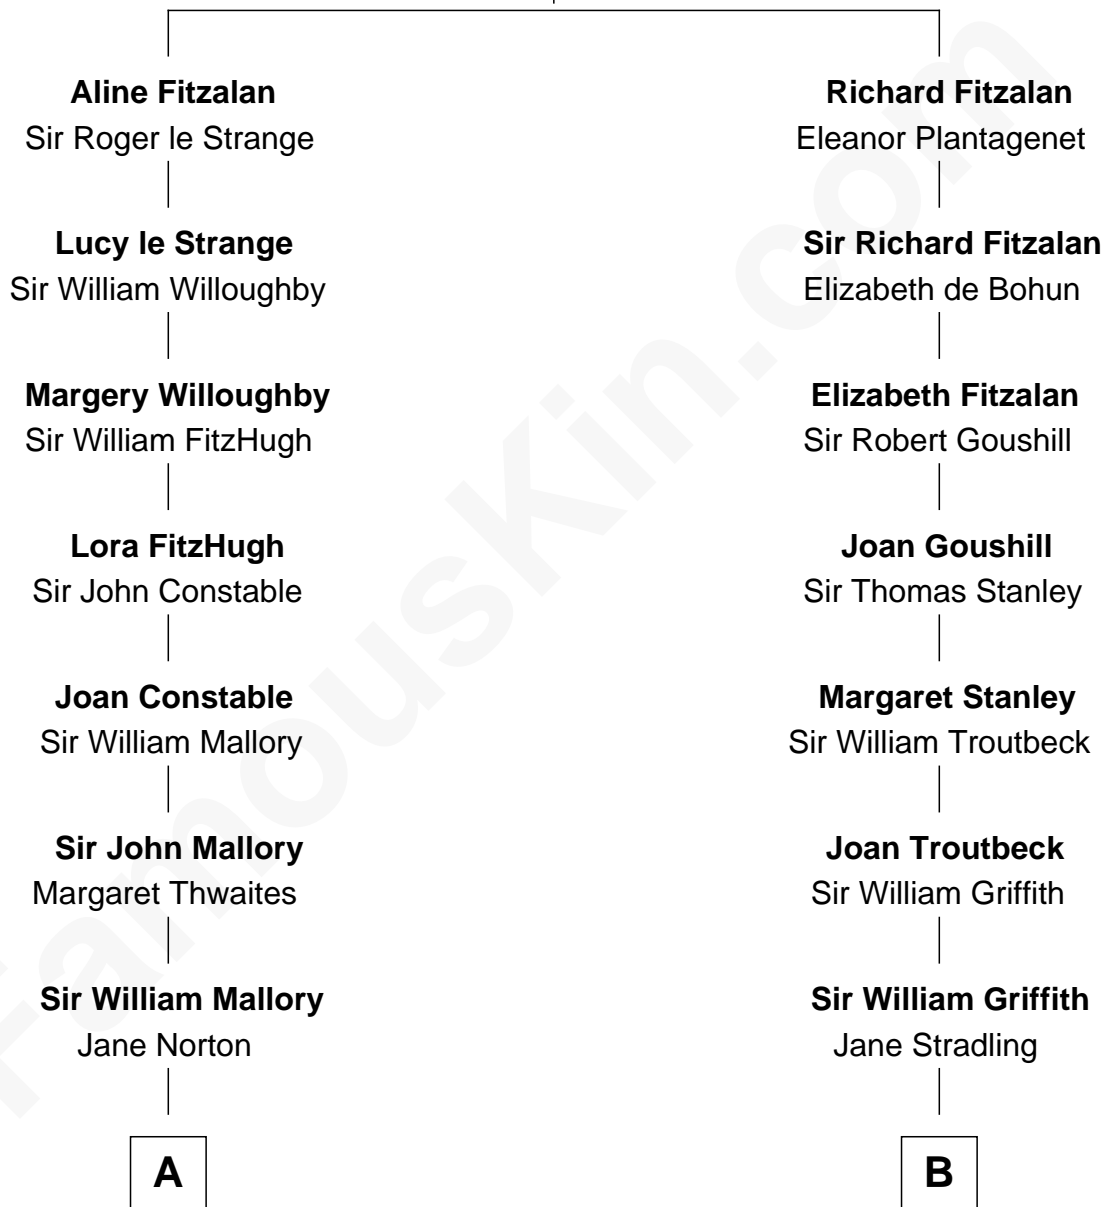

FamousKin.com Relationship Chart of

Liza Minnelli

Singer and Actress

19th cousin of

T. S. Eliot

Poet and Playwright

Edmund Fitzalan

Alice de Warenne

C

Francis Avent Gumm
Ethel Marian Milne

Frances Ethel Gumm
Vincent Minnelli

Liza Minnelli
Singer and Actress

D

Abigail Adams Cranch
Rev. William Greenleaf Eliot

Henry Ware Eliot
Charlotte Champe Stearns

T. S. Eliot
Poet and Playwright