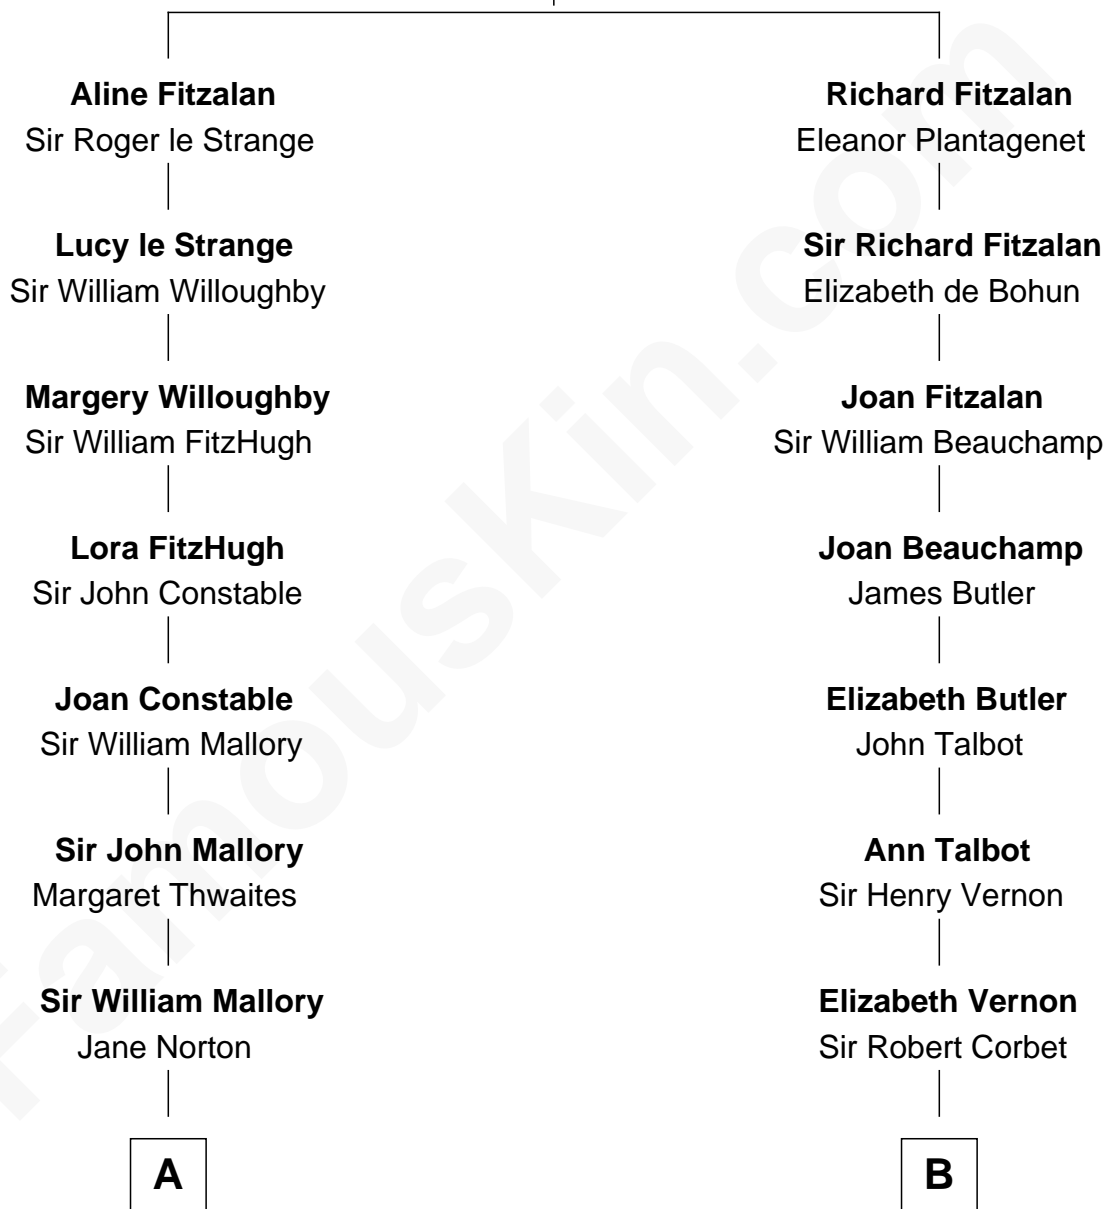

FamousKin.com Relationship Chart of

Liza Minnelli

Singer and Actress

18th cousin 1 time removed of

Grover Cleveland

22nd and 24th U.S. President

Edmund Fitzalan

Alice de Warenne

FamousKin.com