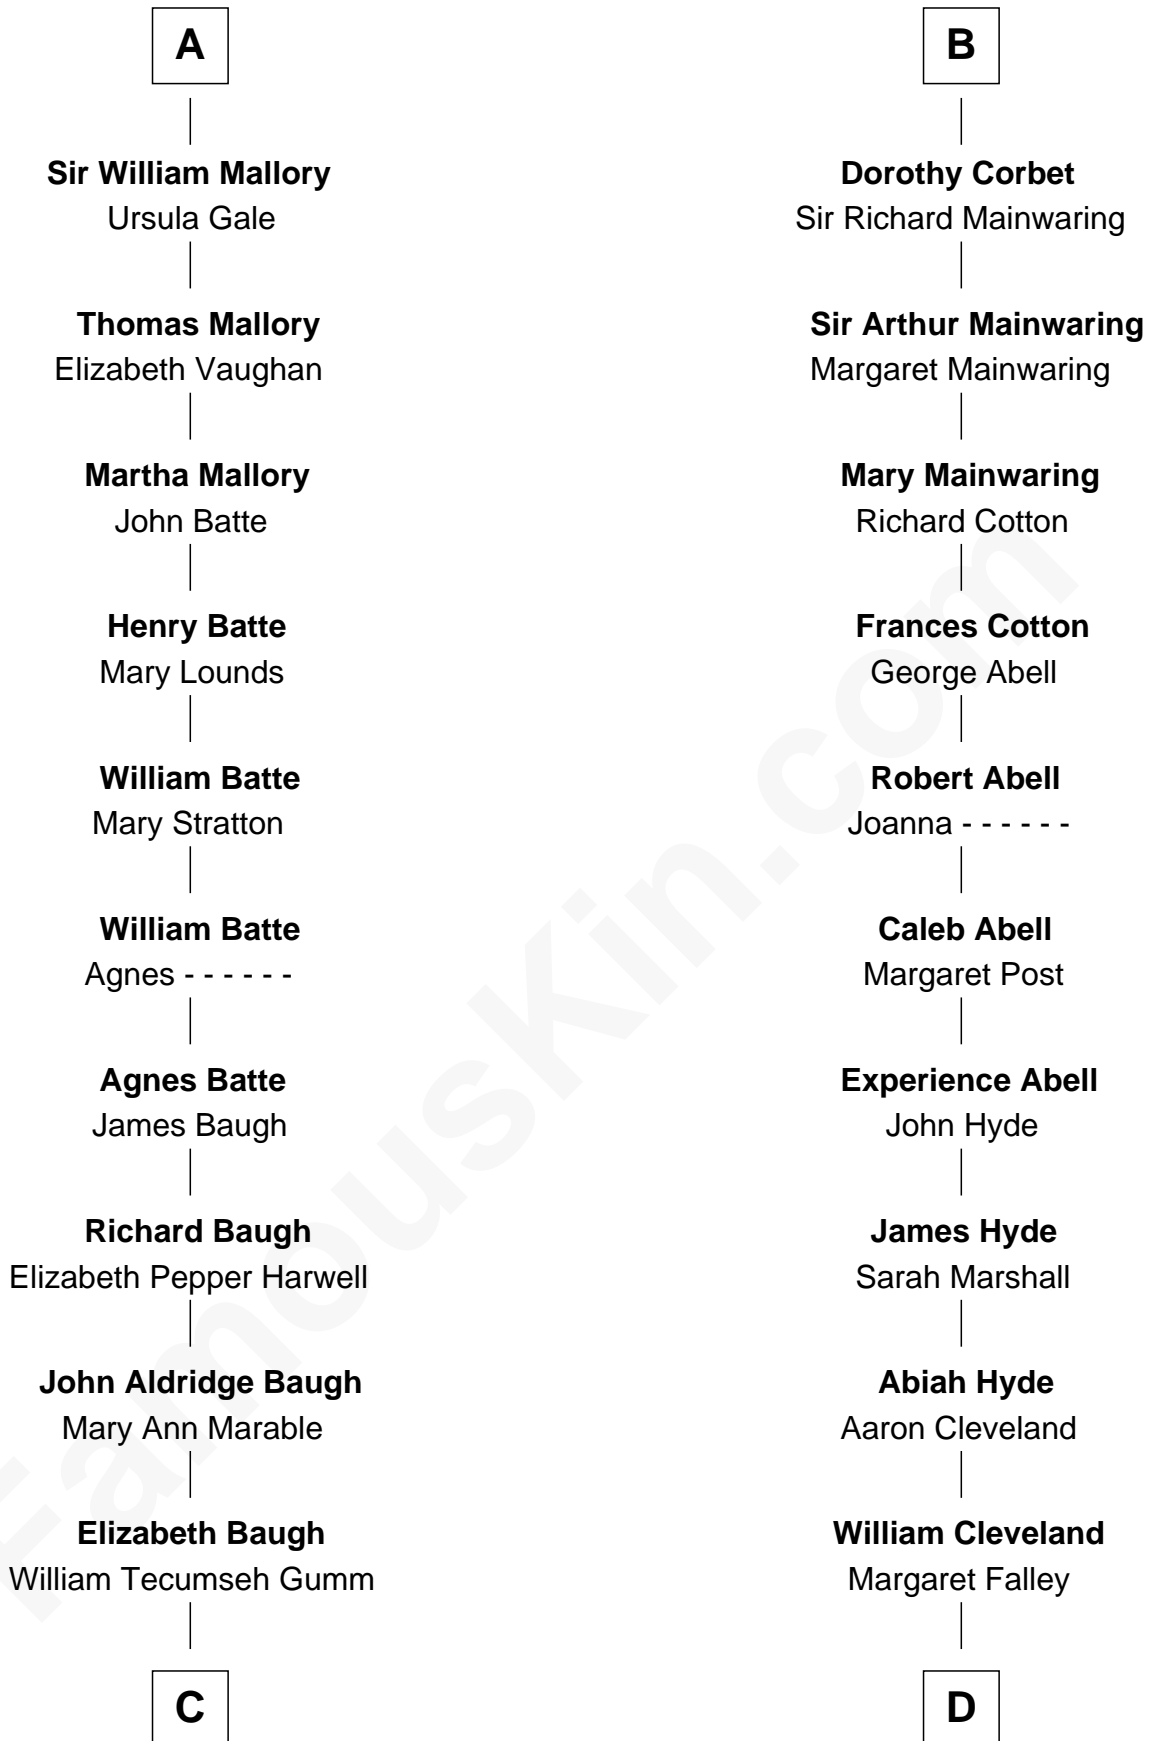

FamousKin.com Relationship Chart of

Liza Minnelli

Singer and Actress

18th cousin 1 time removed of

Grover Cleveland

22nd and 24th U.S. President

Edmund Fitzalan

Alice de Warenne

FamousKin.com