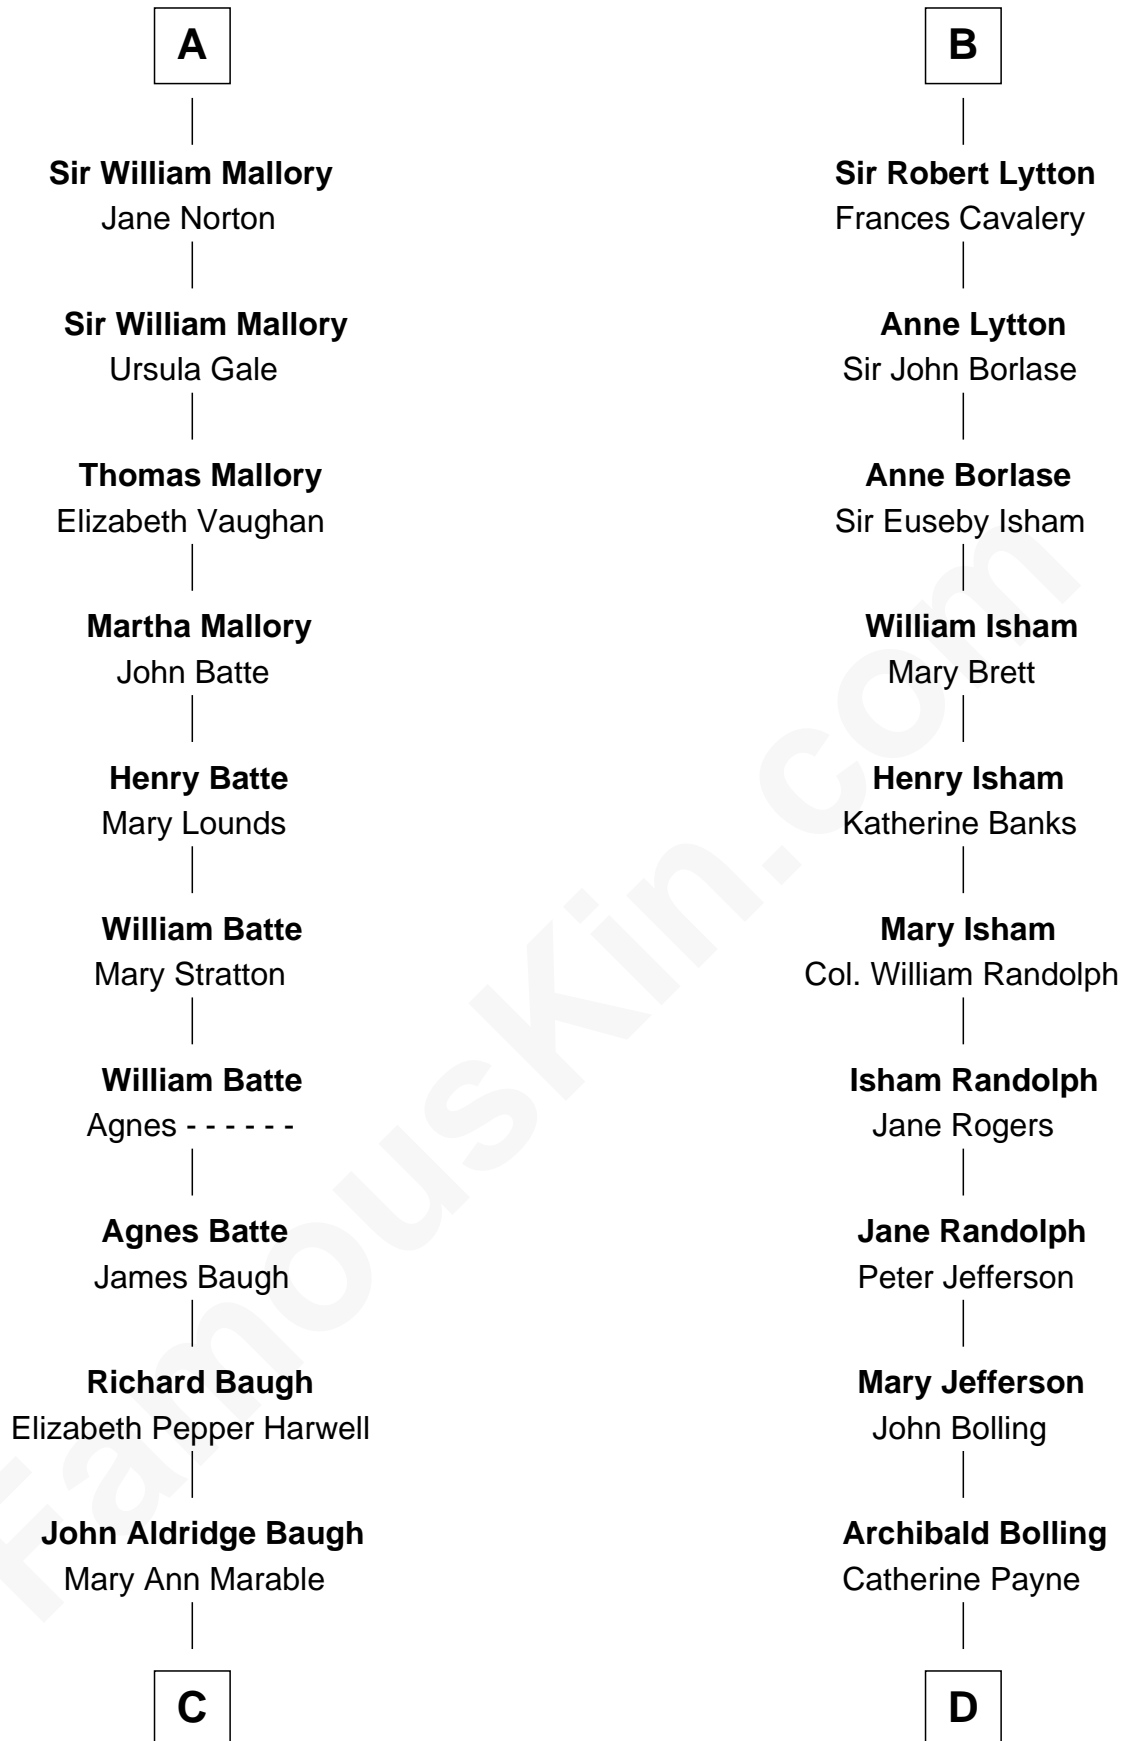

# FamousKin.com Relationship Chart of

**Liza Minnelli**

*Singer and Actress*

19th cousin 1 time removed of

**Edith (Bolling) Wilson**

*First Lady of President Woodrow Wilson*

**Sir Geoffrey le Scrope**

Ivetta de Ros

**C**

**Elizabeth Baugh**  
William Tecumseh Gumm

**Francis Avent Gumm**  
Ethel Marian Milne

**Frances Ethel Gumm**  
Vincent Minnelli

**Liza Minnelli**  
*Singer and Actress*

**D**

**Archibald Bolling**  
Anne E. Wigginton

**William Holcombe Bolling**  
Sarah Spiers White

**Edith (Bolling) Wilson**  
*First Lady of Woodrow Wilson*