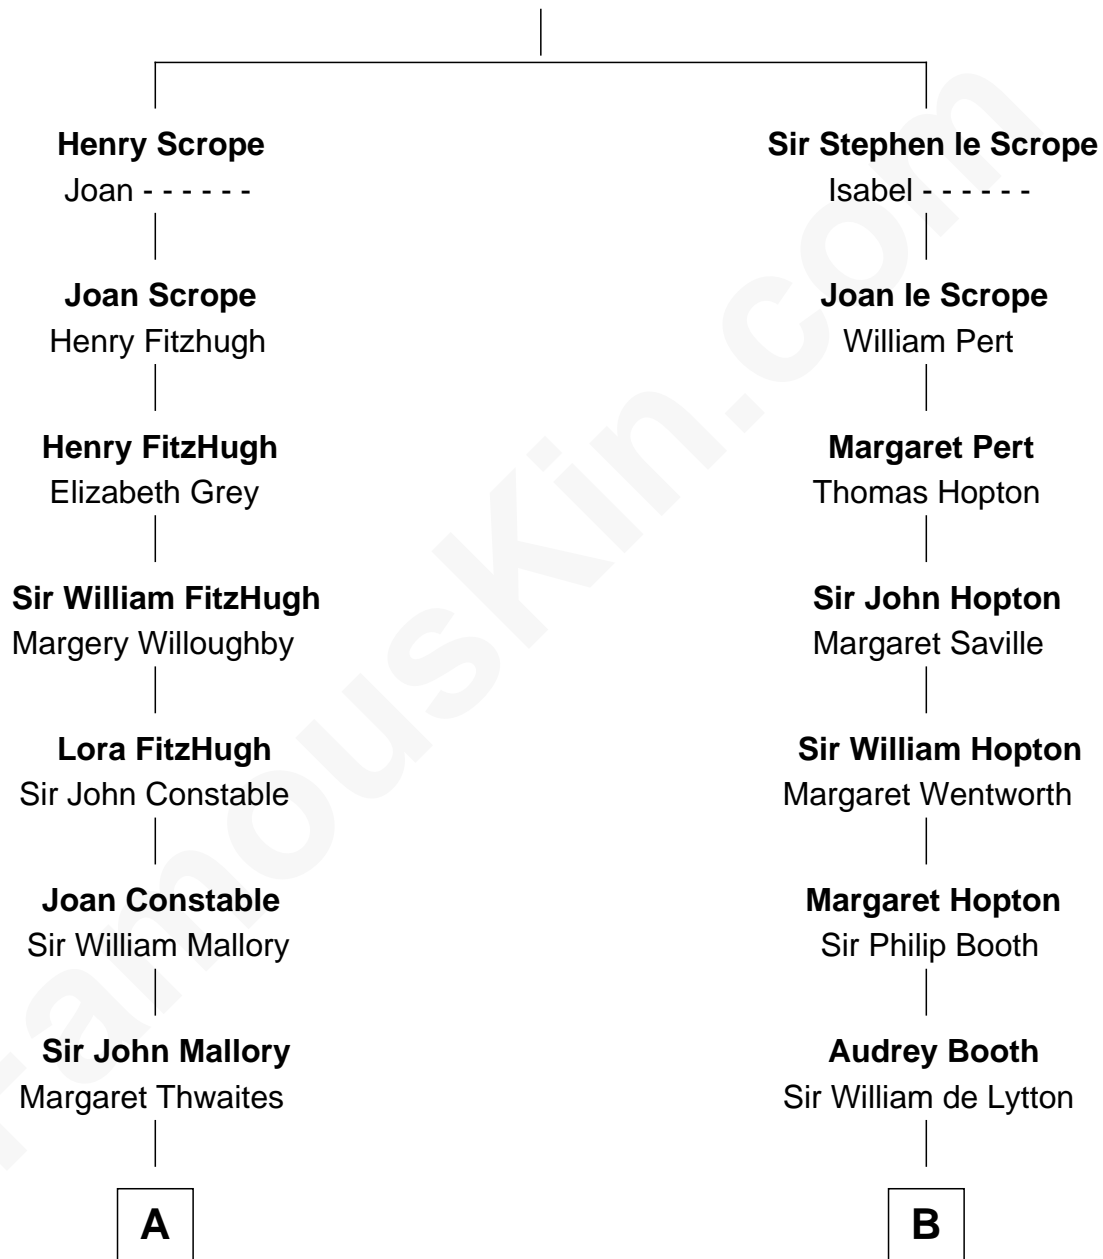

# FamousKin.com Relationship Chart of

**Liza Minnelli**

*Singer and Actress*

19th cousin 1 time removed of

**Edith (Bolling) Wilson**

*First Lady of President Woodrow Wilson*

**Sir Geoffrey le Scrope**

Ivetta de Ros

**C**

**Elizabeth Baugh**  
William Tecumseh Gumm

**Francis Avent Gumm**  
Ethel Marian Milne

**Frances Ethel Gumm**  
Vincent Minnelli

**Liza Minnelli**  
*Singer and Actress*

**D**

**Archibald Bolling**  
Anne E. Wigginton

**William Holcombe Bolling**  
Sarah Spiers White

**Edith (Bolling) Wilson**  
*First Lady of Woodrow Wilson*