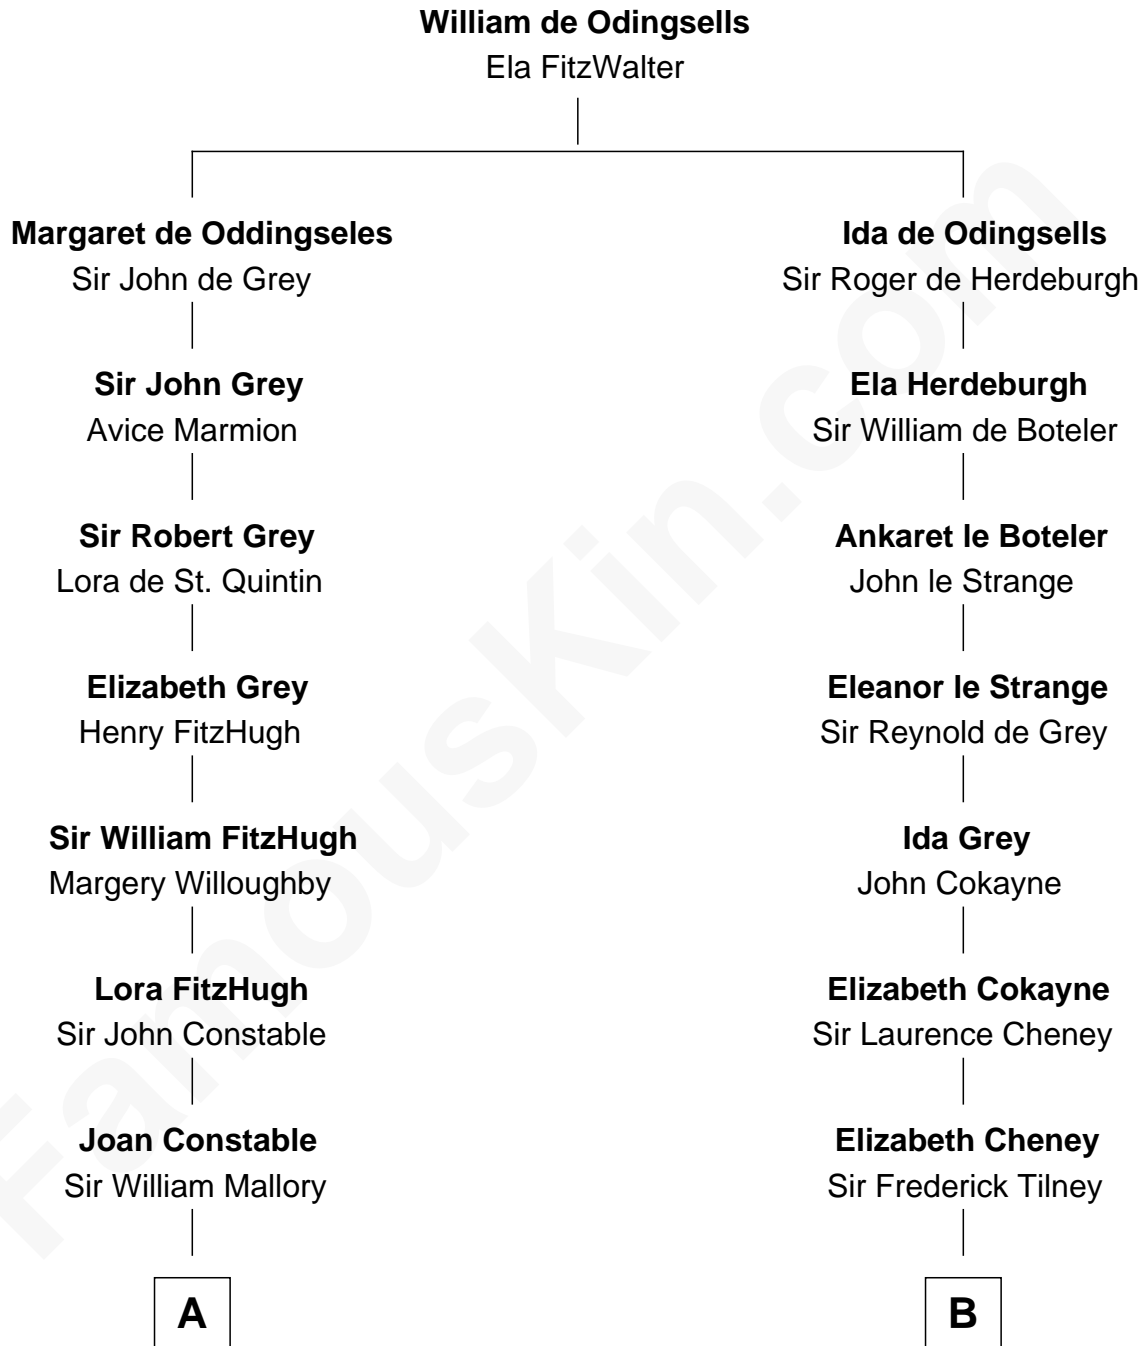

FamousKin.com Relationship Chart of

Liza Minnelli

Singer and Actress

21st cousin of

Edith (Bolling) Wilson

First Lady of President Woodrow Wilson

C

John Aldridge Baugh

Mary Ann Marable

Elizabeth Baugh

William Tecumseh Gumm

Francis Avent Gumm

Ethel Marian Milne

Frances Ethel Gumm

Vincent Minnelli

Liza Minnelli