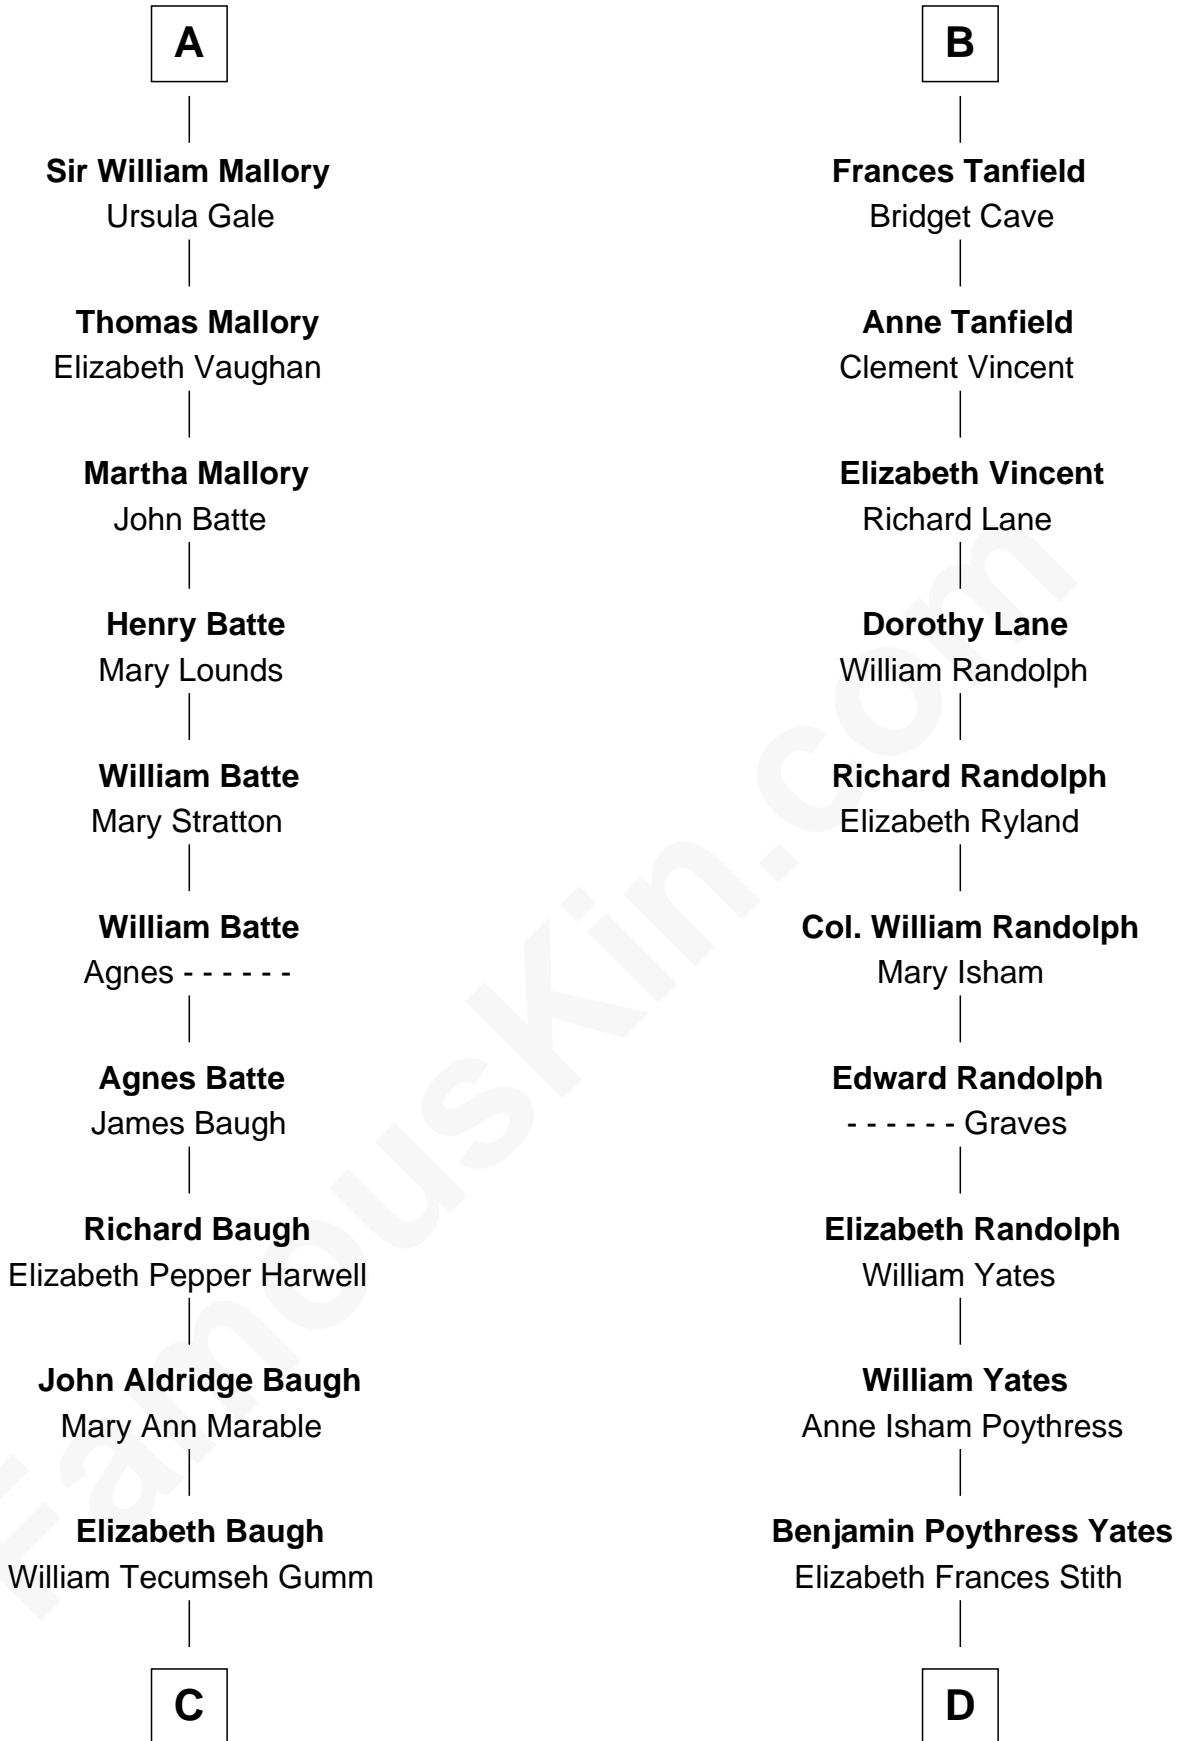

FamousKin.com Relationship Chart of

Liza Minnelli

Singer and Actress

18th cousin 1 time removed of

William Fishback

17th Governor of Arkansas

Edmund Fitzalan

Alice de Warenne

Aline Fitzalan
Sir Roger le Strange

Lucy le Strange
Sir William Willoughby

Margery Willoughby
Sir William FitzHugh

Lora FitzHugh
Sir John Constable

Joan Constable
Sir William Mallory

Sir John Mallory
Margaret Thwaites

Sir William Mallory
Jane Norton

A

Richard Fitzalan
Eleanor Plantagenet

Sir Richard Fitzalan
Elizabeth de Bohun

Elizabeth Fitzalan
Sir Thomas Mowbray

Margaret Mowbray
Sir Robert Howard

Katherine Howard
Sir Edward Neville

Catherine Neville
Robert Tanfield

William Tanfield
Elizabeth Stavelly

B

FamousKin.com