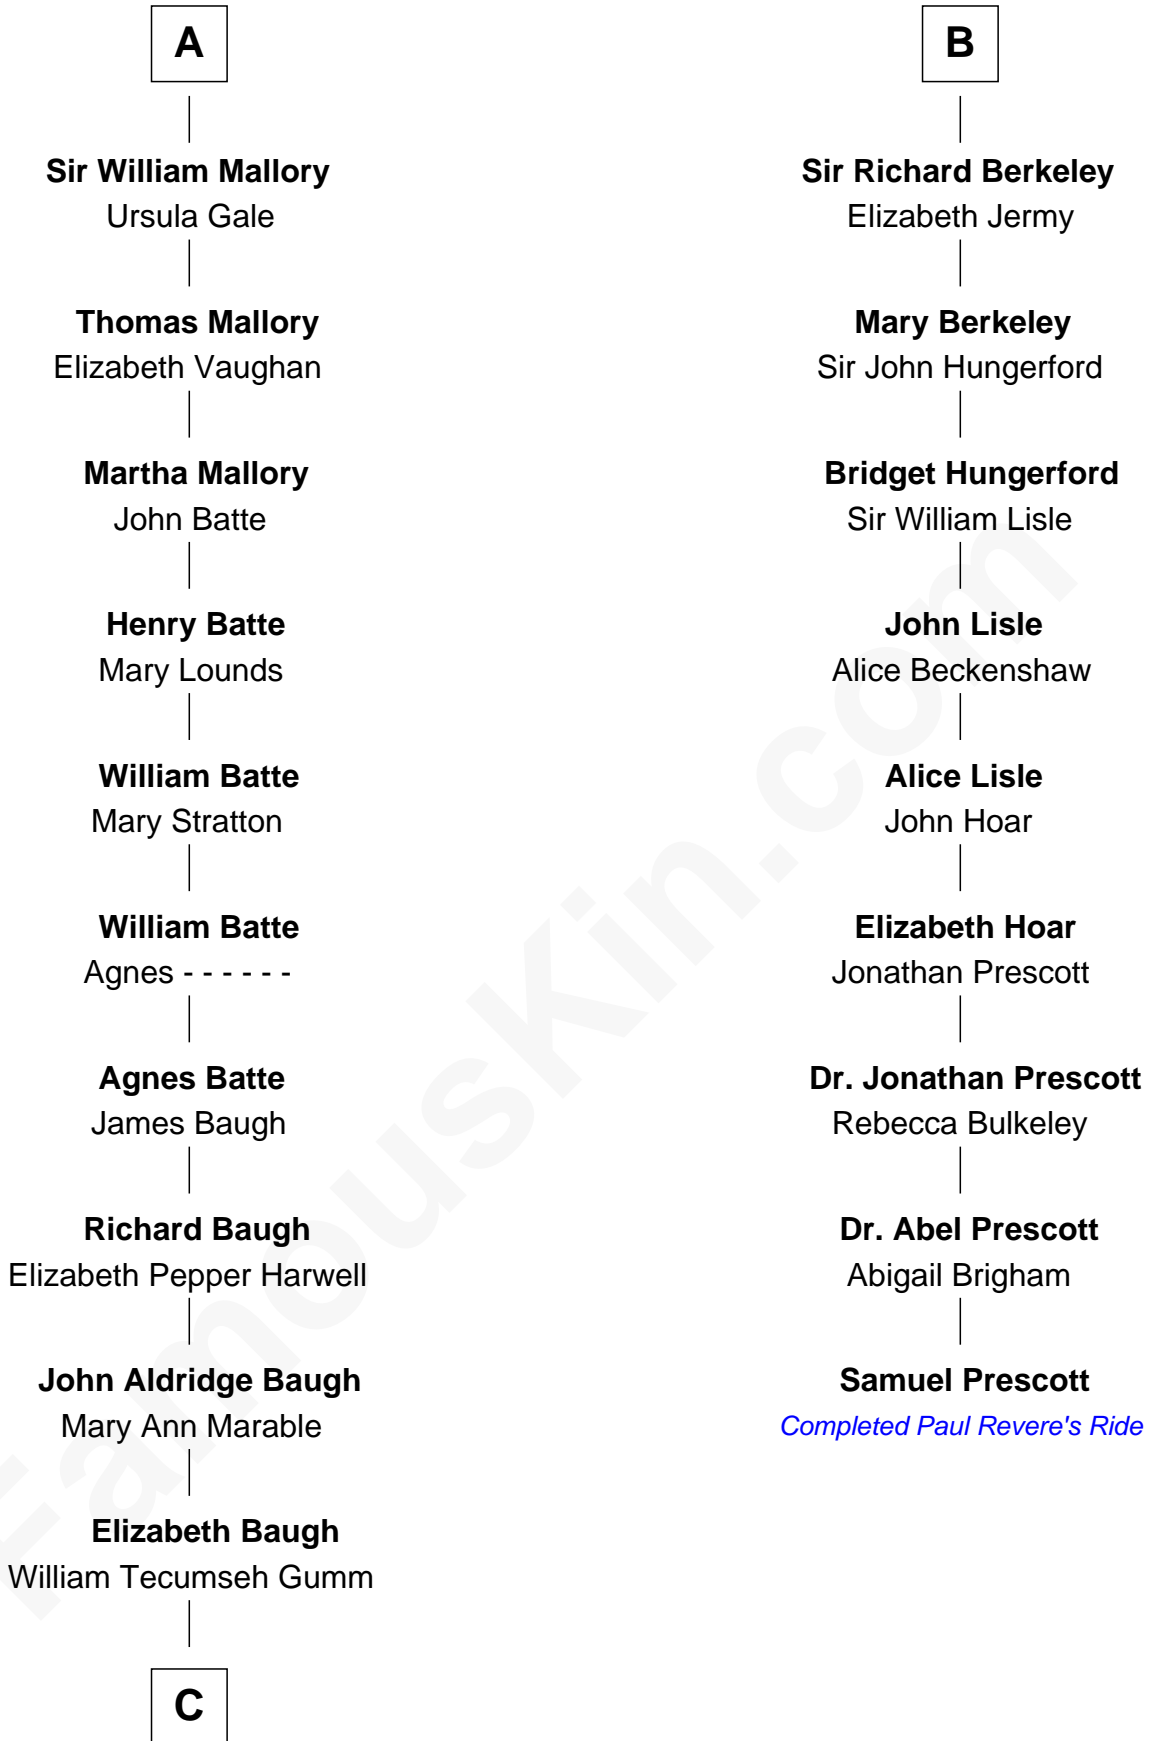

FamousKin.com Relationship Chart of

Liza Minnelli

Singer and Actress

15th cousin 4 times removed of

Samuel Prescott

Completed Paul Revere's Midnight Ride

Edmund Fitzalan

Alice de Warenne

C

Francis Avent Gumm

Ethel Marian Milne

Frances Ethel Gumm

Vincent Minnelli

Liza Minnelli

Singer and Actress

FamousKin.com