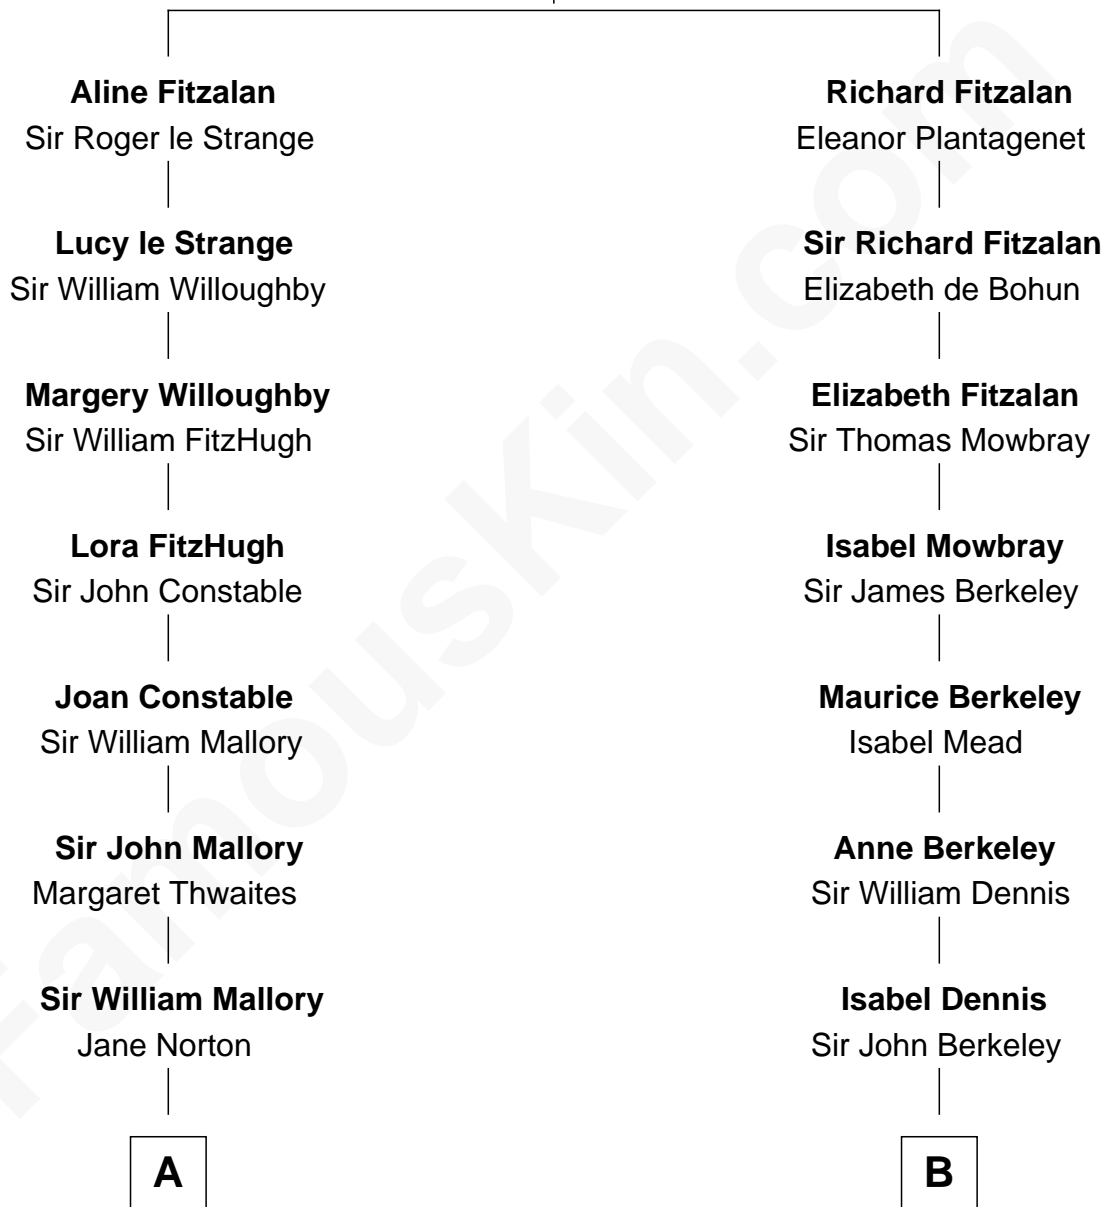

FamousKin.com Relationship Chart of

Liza Minnelli

Singer and Actress

15th cousin 4 times removed of

Samuel Prescott

Completed Paul Revere's Midnight Ride

Edmund Fitzalan

Alice de Warenne

C

Francis Avent Gumm

Ethel Marian Milne

Frances Ethel Gumm

Vincent Minnelli

Liza Minnelli

Singer and Actress

FamousKin.com