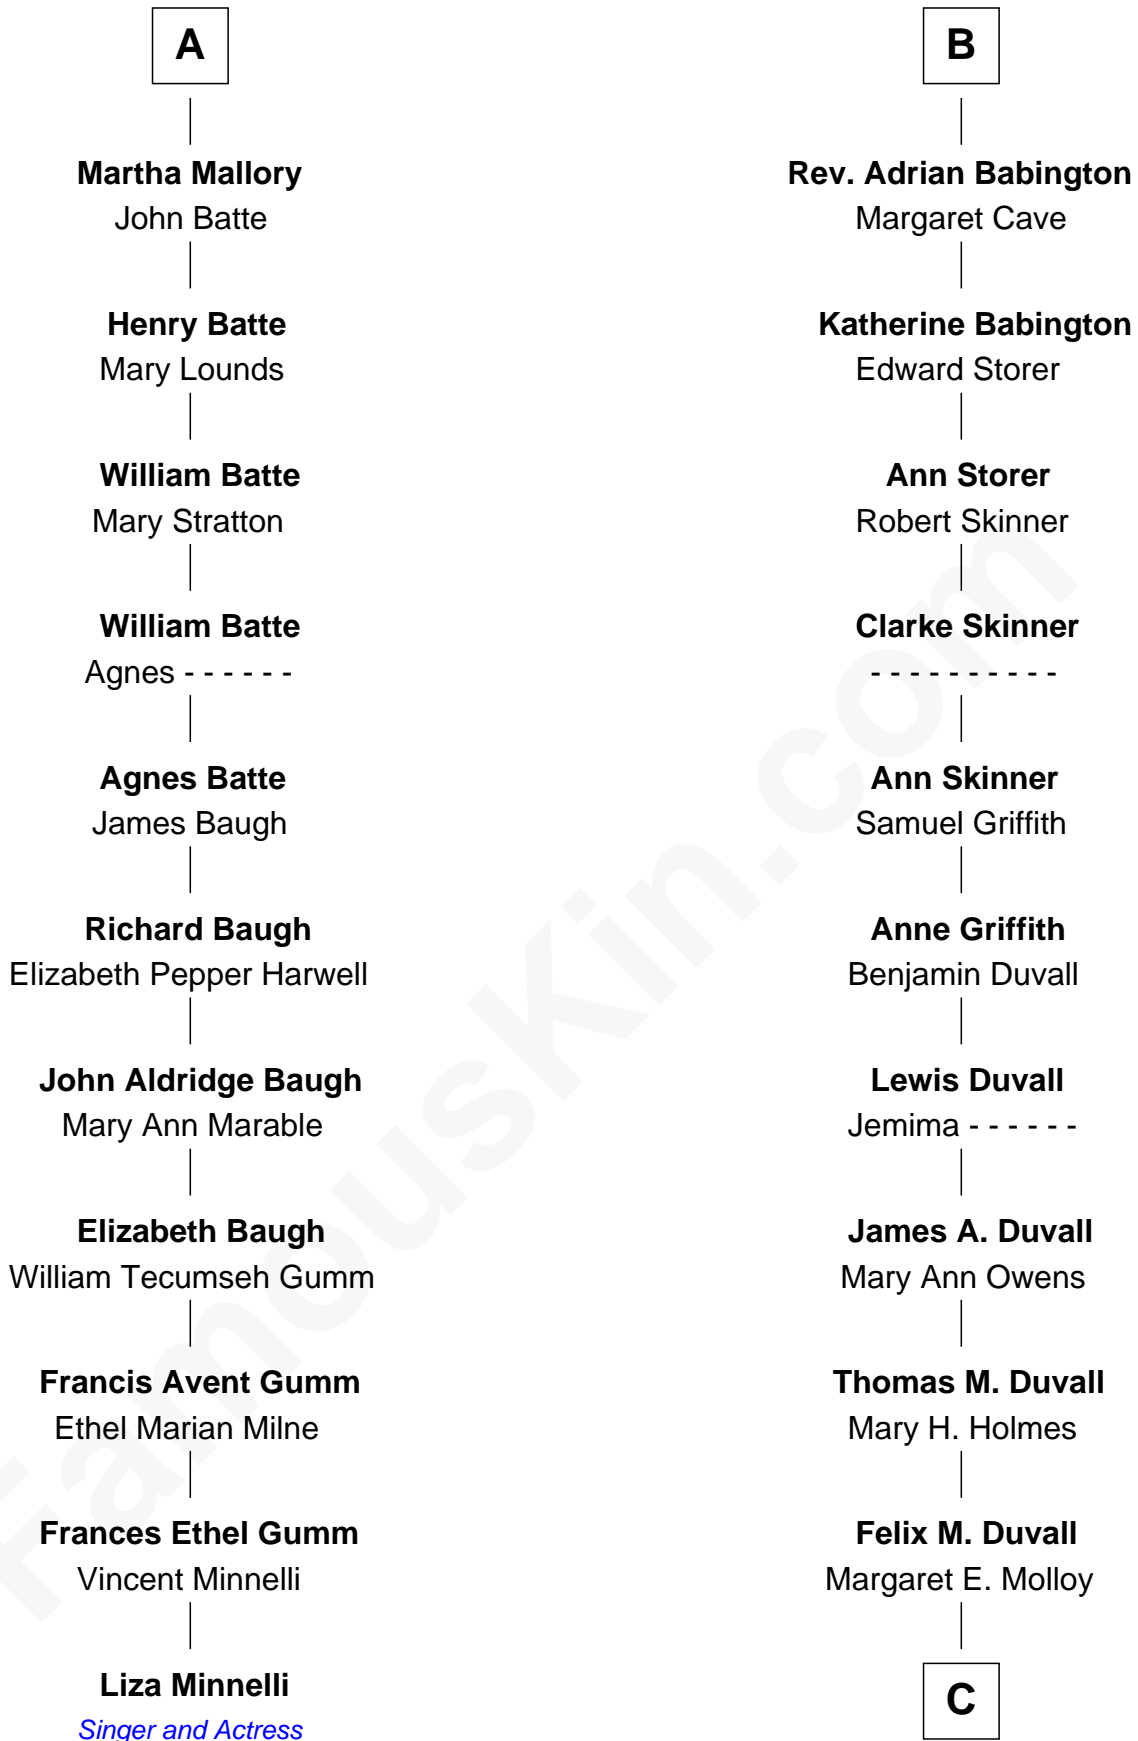

FamousKin.com Relationship Chart of

Liza Minnelli

Singer and Actress

17th cousin 3 times removed of

John Dye

TV and Movie Actor - "Touched by an Angel"

Sir William Willoughby

Lucy le Strange

Margery Willoughby

Sir William FitzHugh

Lora FitzHugh

Sir John Constable

Joan Constable

Sir William Mallory

Sir John Mallory

Margaret Thwaites

Sir William Mallory

Jane Norton

Sir William Mallory

Ursula Gale

Thomas Mallory

Elizabeth Vaughan

A

Elizabeth Willoughby

Humphrey Babington

Thomas Babington

Eleanor Humfrey

Humphrey Babington

Margaret Cave

B

C

Robert Louis Duvall