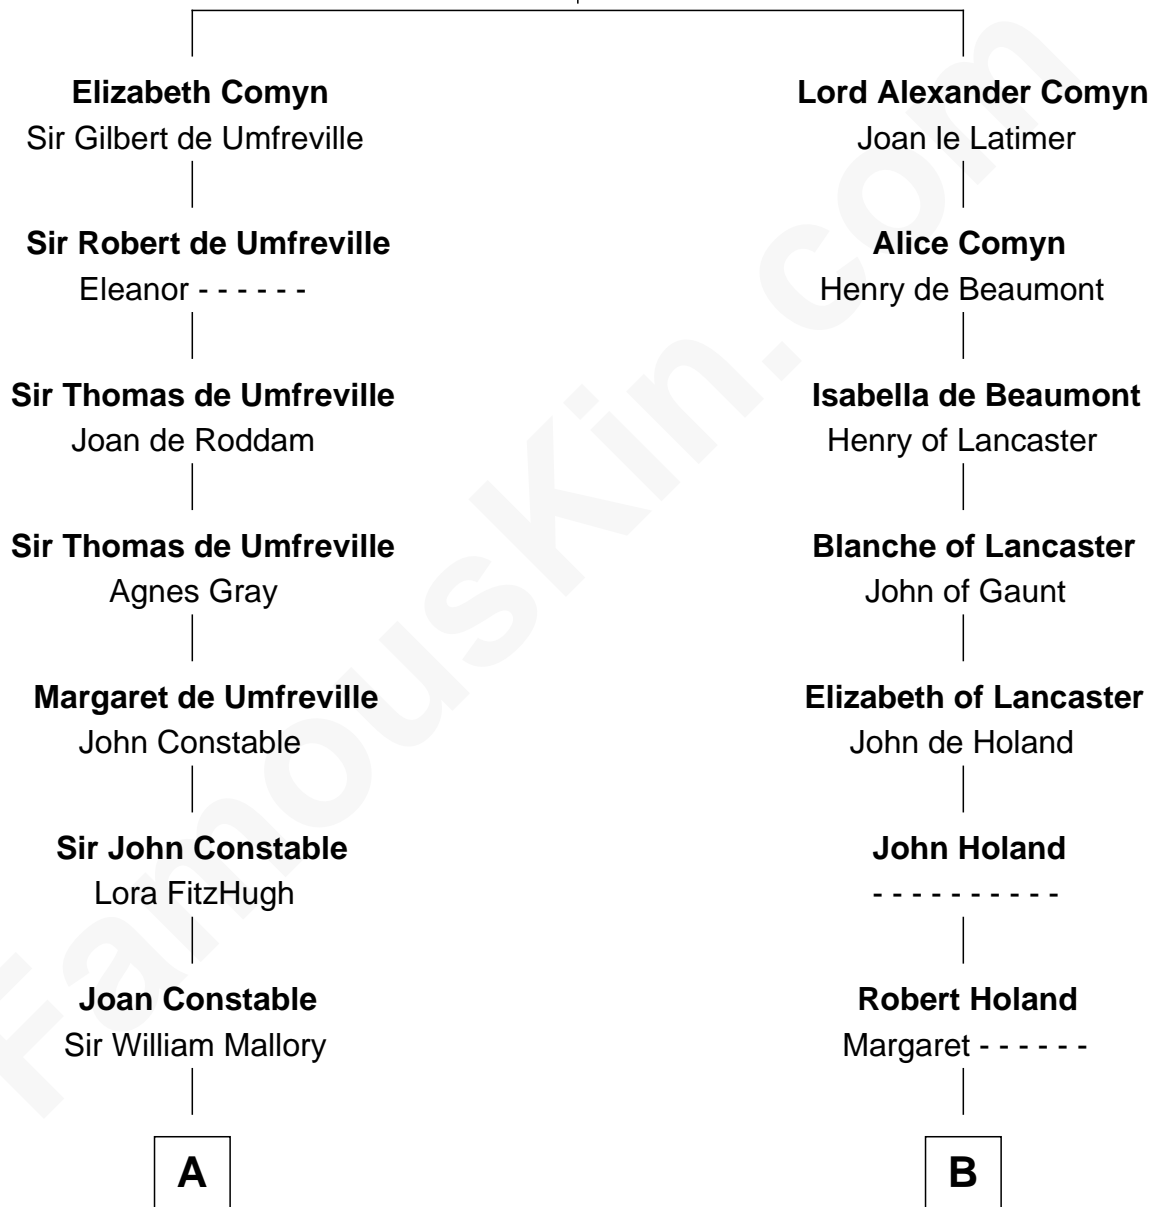

FamousKin.com Relationship Chart of

Liza Minnelli

Singer and Actress

21st cousin of

Juliette Gordon Low

Founder of the Girl Scouts

Alexander Comyn

Elisabeth de Quincy