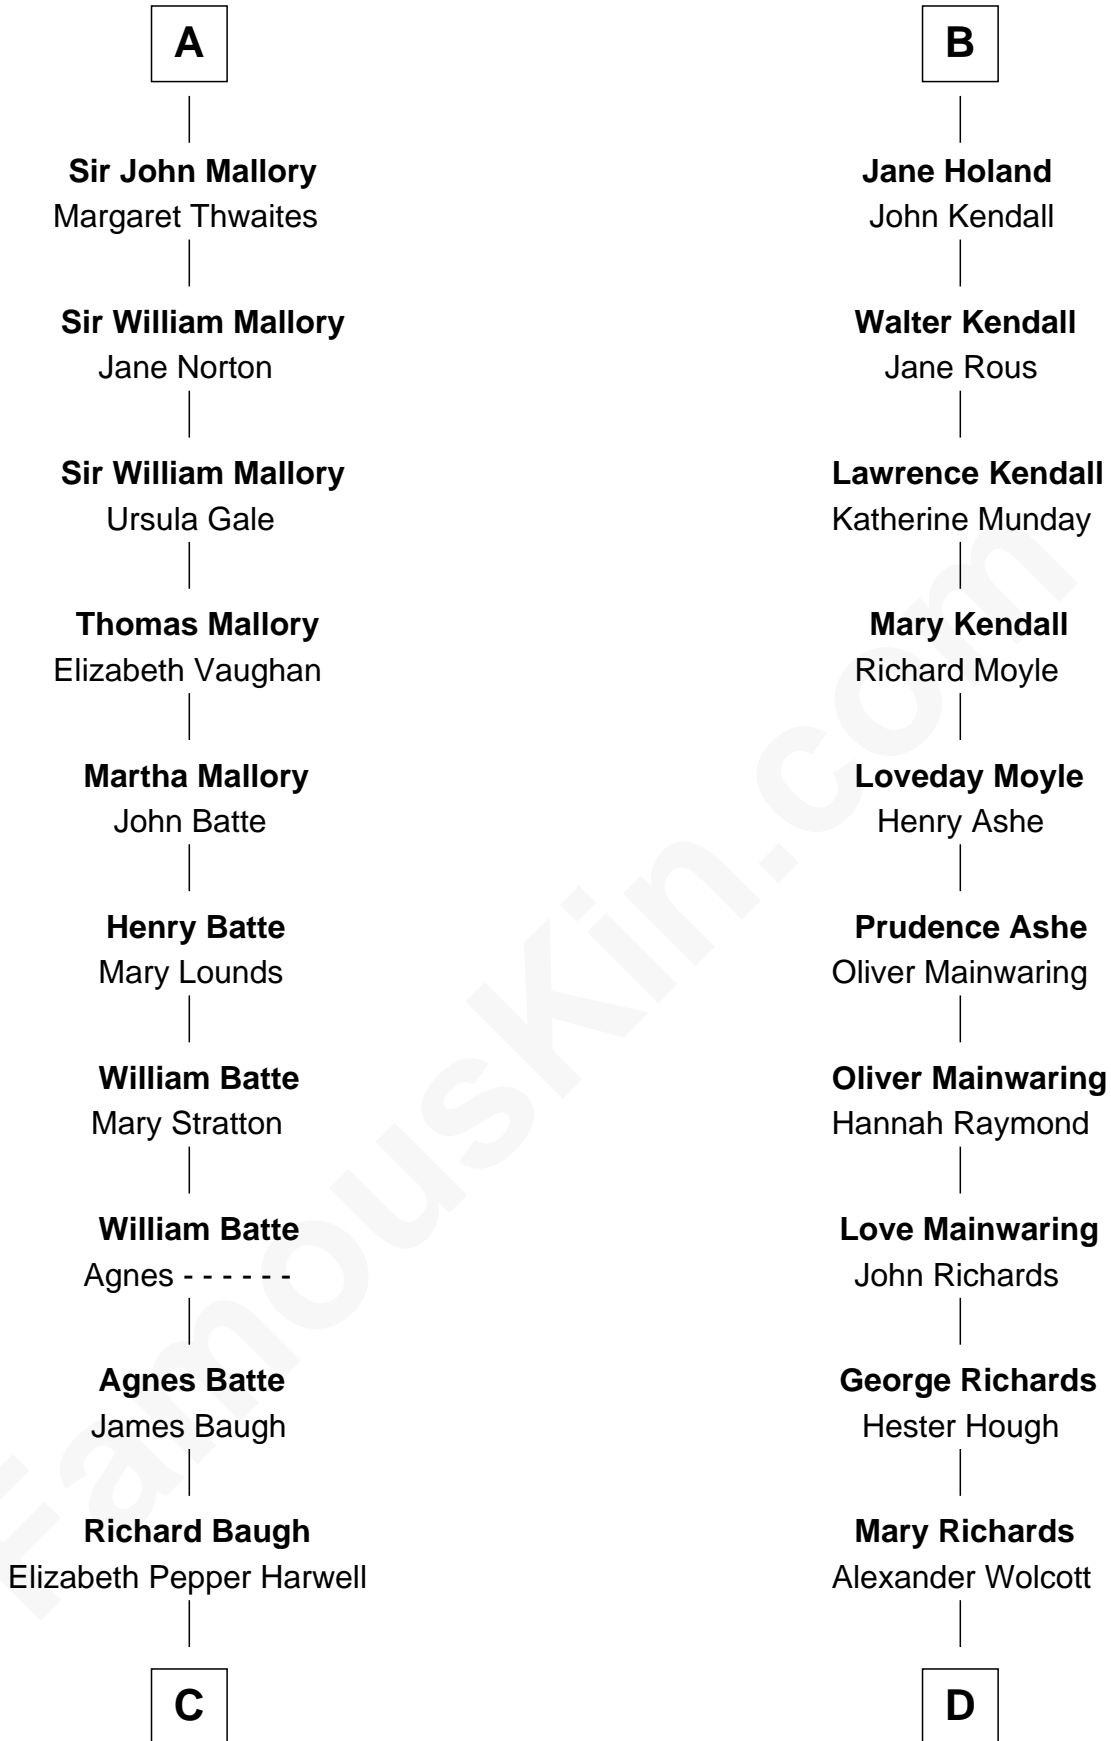

FamousKin.com Relationship Chart of

Liza Minnelli

Singer and Actress

21st cousin of

Juliette Gordon Low

Founder of the Girl Scouts

Alexander Comyn

Elisabeth de Quincy