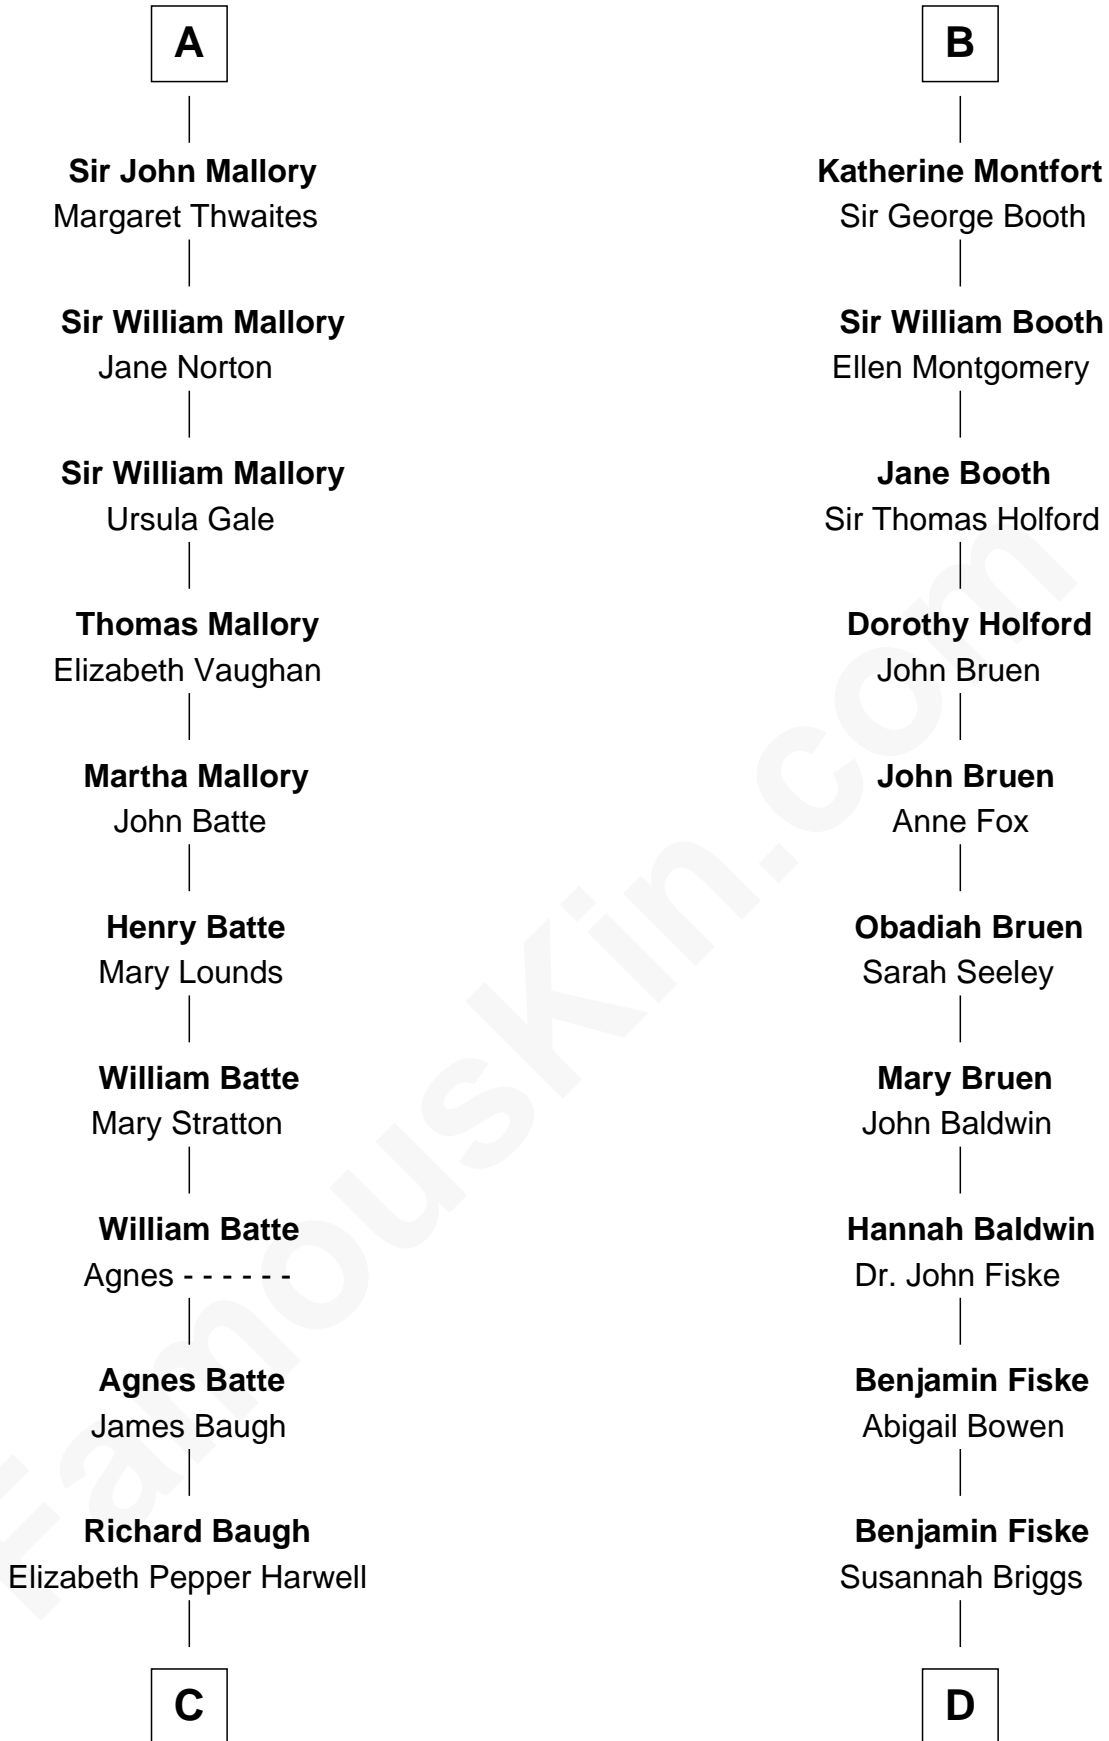

FamousKin.com Relationship Chart of

Liza Minnelli

Singer and Actress

19th cousin 2 times removed of

Stephen A. Douglas

Participated in Lincoln-Douglas Debates

William de Odingsells

Ela FitzWalter

John de Clinton

John de Clinton

Margery Corbet

Sir John de Clinton

Idonea de Say

Margaret de Clinton

Sir Baldwin de Montfort

Sir William Montfort

Margaret Pecche

Sir Baldwin Montfort

Joan Vernon

Robert Montfort

Mary Stapleton

B

C

John Aldridge Baugh

Mary Ann Marable

Elizabeth Baugh

William Tecumseh Gumm

Francis Avent Gumm

Ethel Marian Milne

Frances Ethel Gumm

Vincent Minnelli

Liza Minnelli