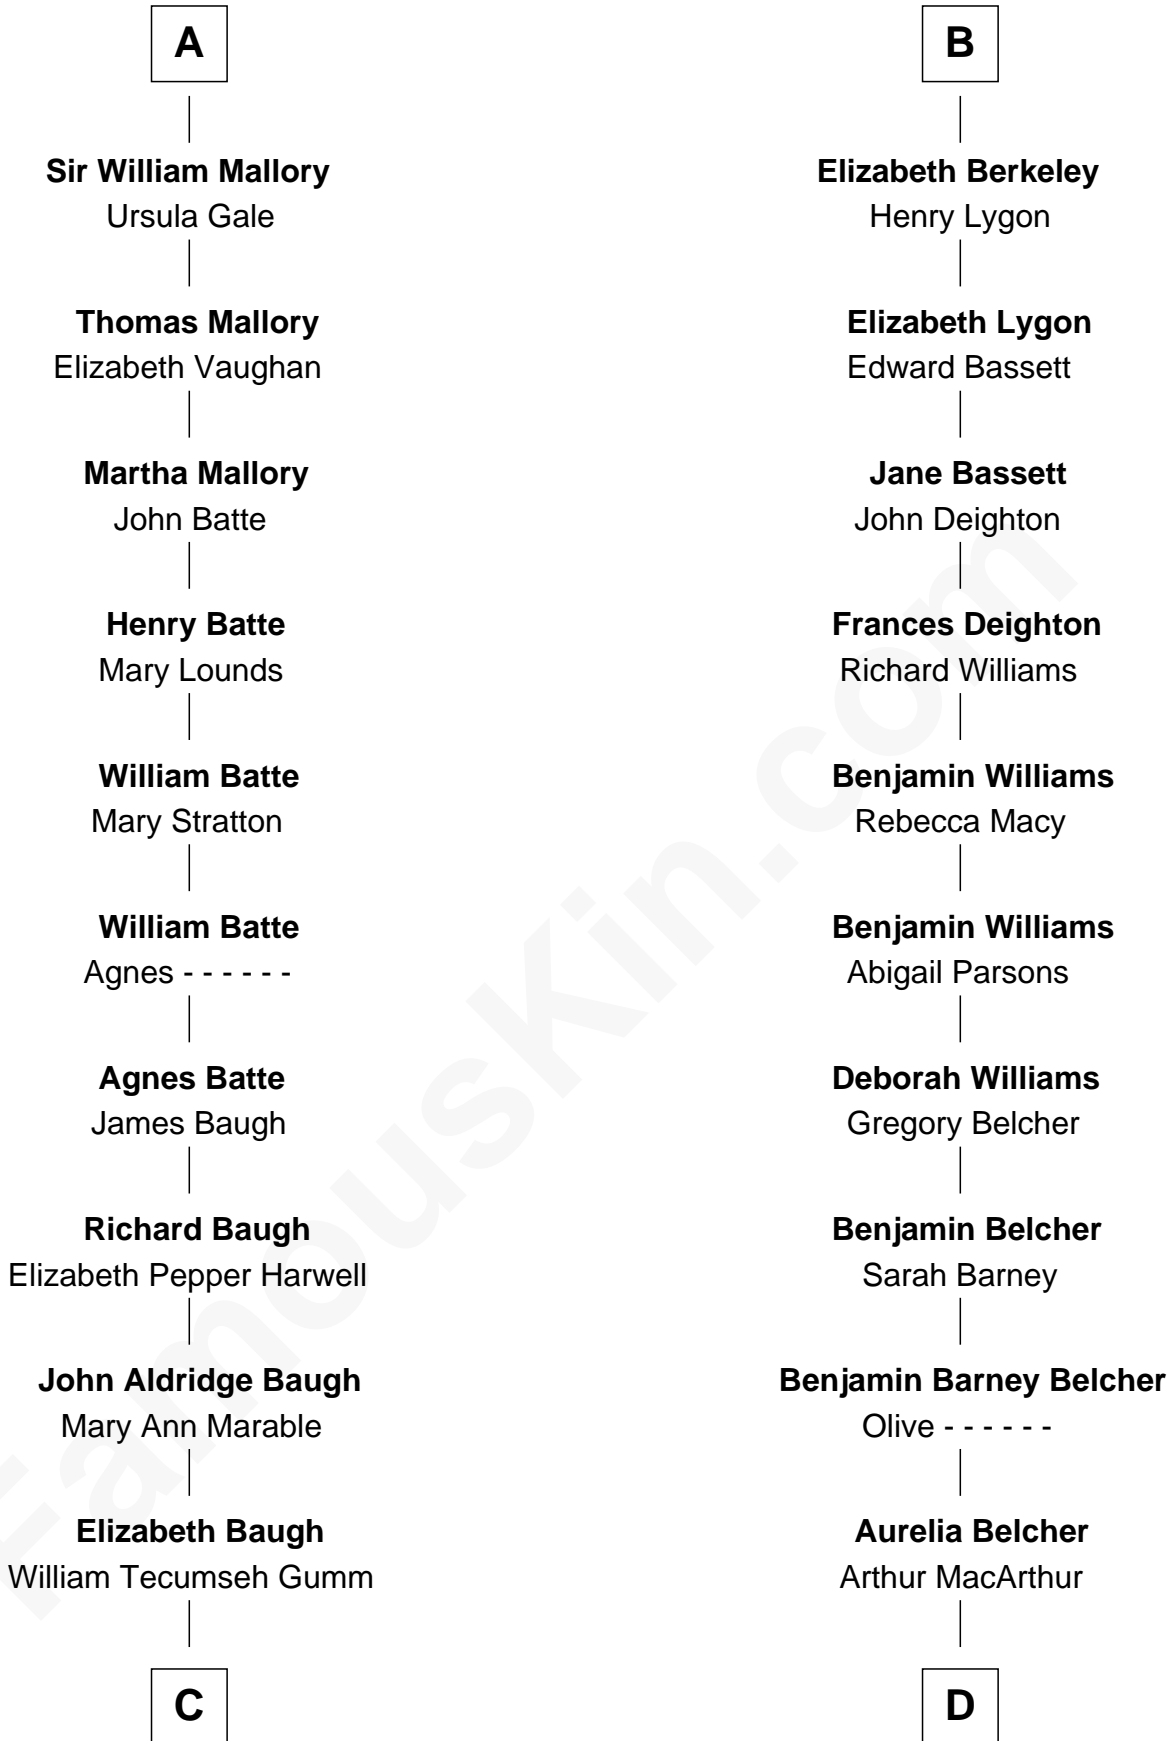

# FamousKin.com Relationship Chart of

**Liza Minnelli**

*Singer and Actress*

18th cousin 1 time removed of

**General Douglas MacArthur**

*U.S. Army - World War II*

**Edmund Fitzalan**

Alice de Warenne

**Joan Constable**

Sir William Mallory

**Sir John Mallory**

Margaret Thwaites

**Sir William Mallory**

Jane Norton

**A**

**Richard Fitzalan**

Eleanor Plantagenet

**Sir Richard Fitzalan**

Elizabeth de Bohun

**Elizabeth Fitzalan**

Sir Thomas Mowbray

**Isabel Mowbray**

Sir James Berkeley

**Maurice Berkeley**

Isabel Mead

**Anne Berkeley**

Sir William Dennis

**Isabel Dennis**

Sir John Berkeley

**B**

FamousKin.com