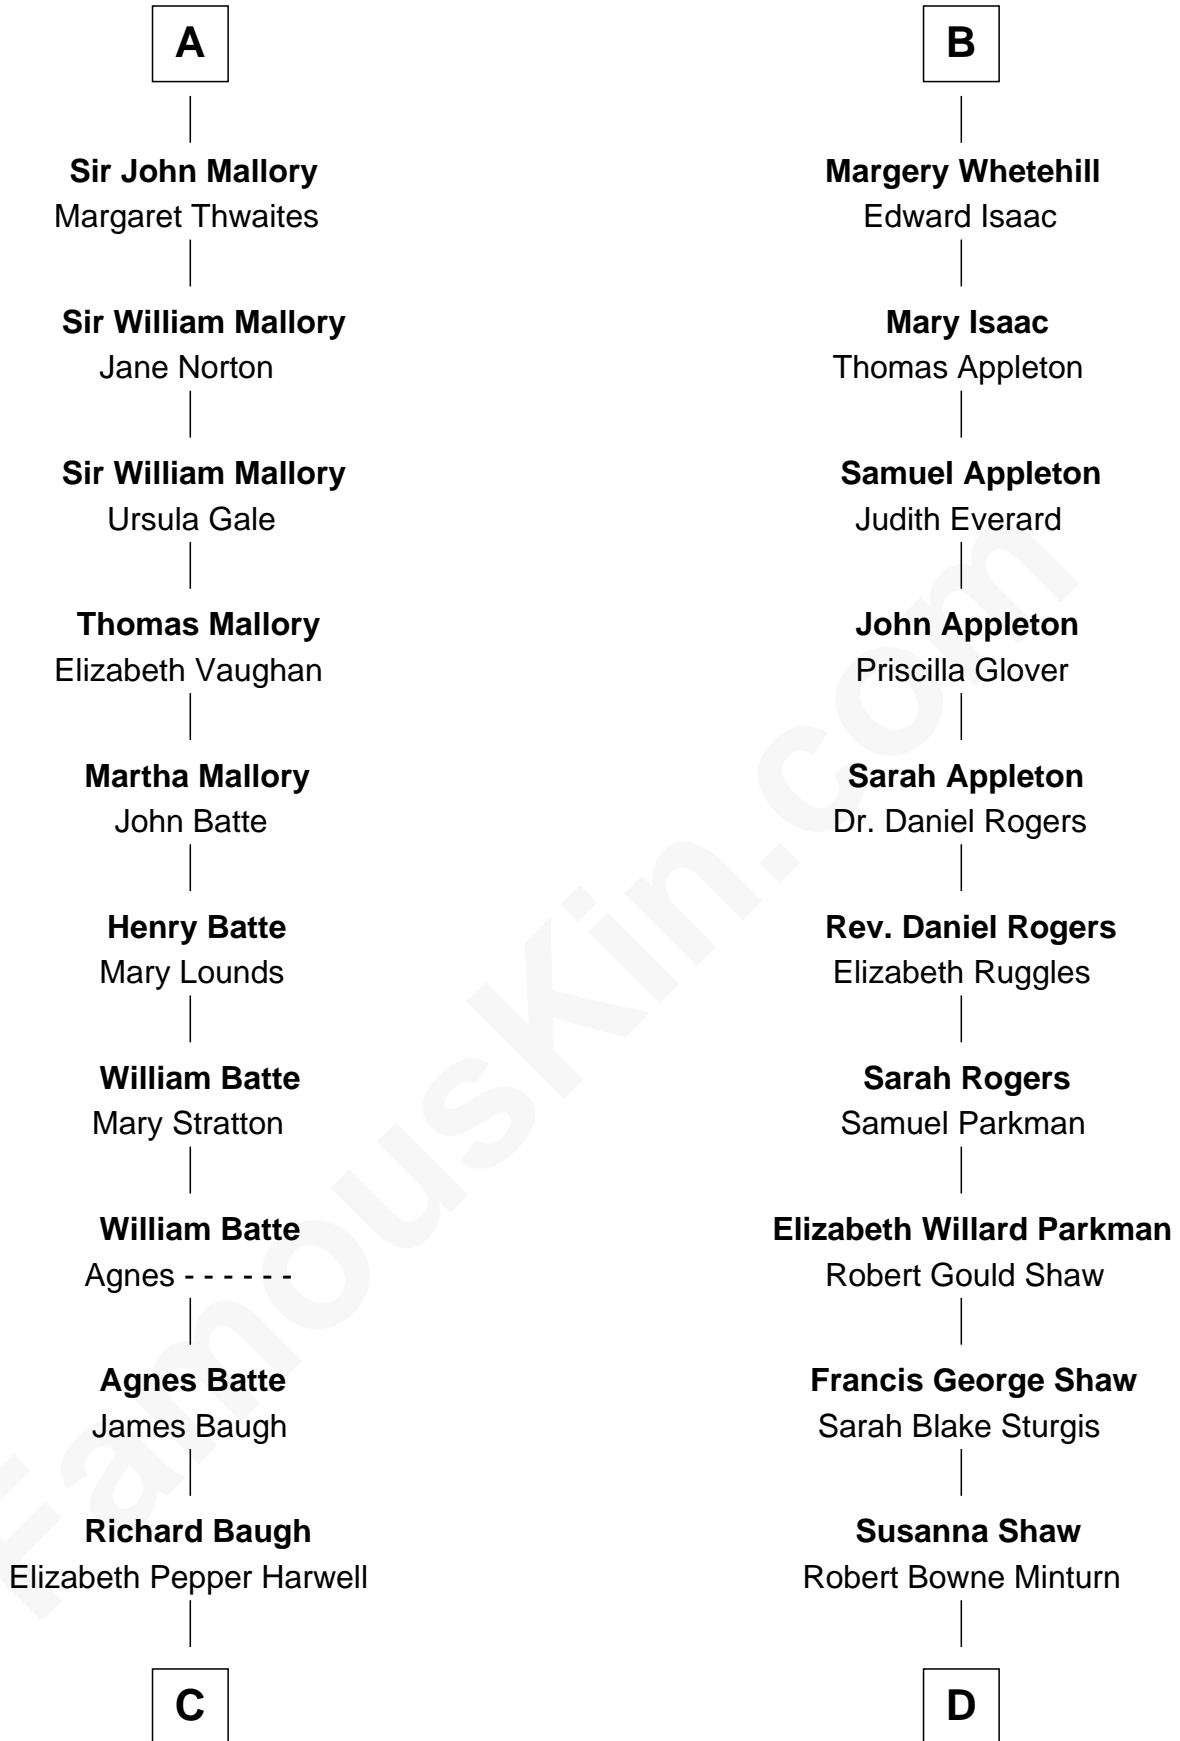

FamousKin.com Relationship Chart of

Liza Minnelli

Singer and Actress

20th cousin 1 time removed of

Kyra Sedgwick

TV and Movie Actress

John V le Strange

Maud de Walton