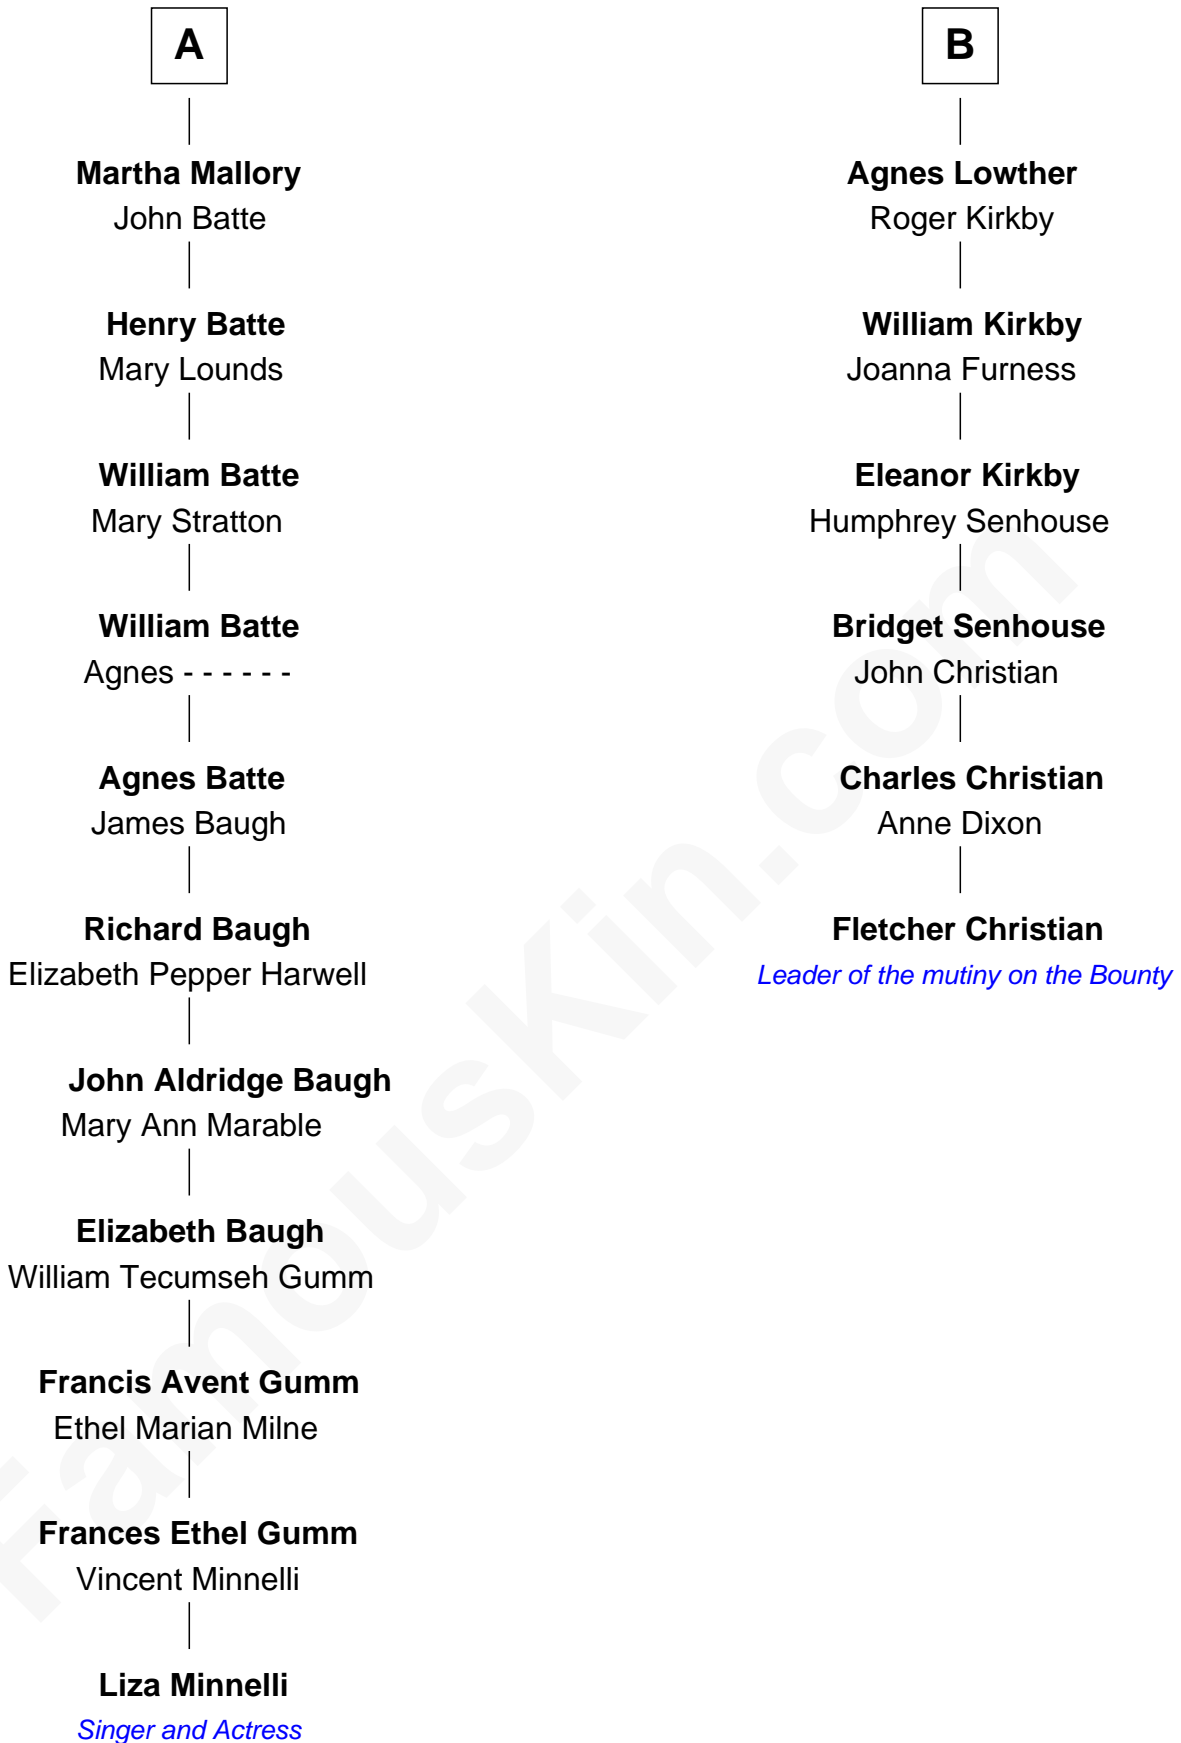

FamousKin.com Relationship Chart of

Liza Minnelli

Singer and Actress

12th cousin 5 times removed of

Fletcher Christian

Leader of the mutiny on the Bounty

Liza Minnelli photo by [Boss Tweed](#) (CC BY 2.0)