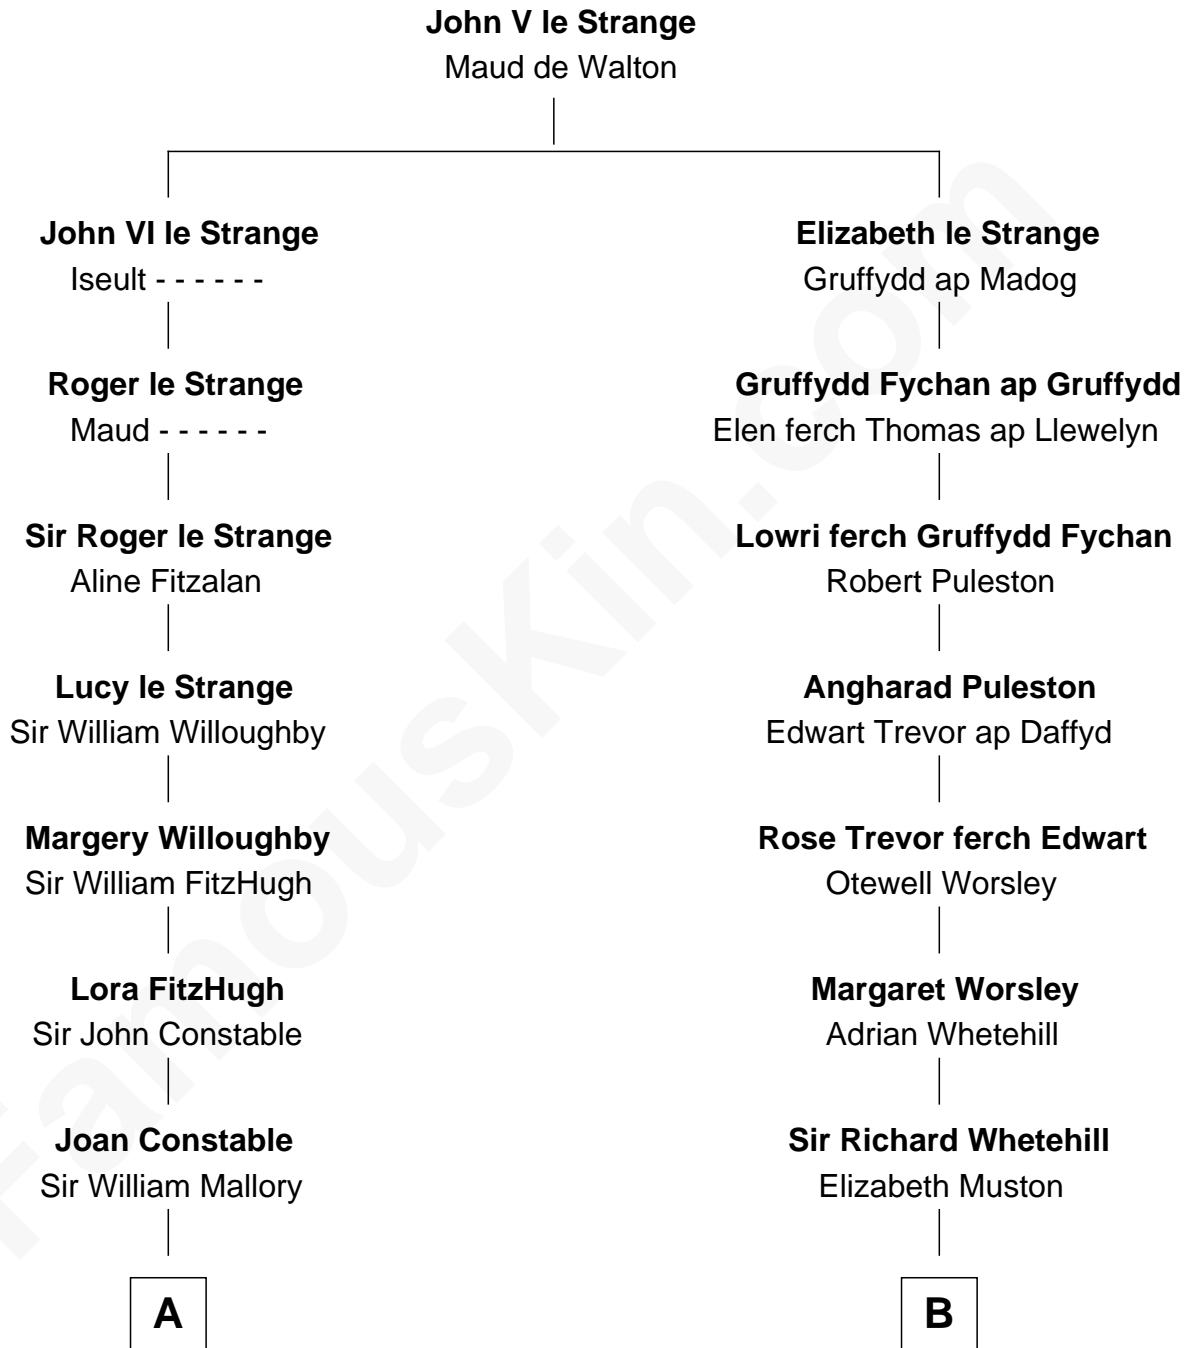

FamousKin.com Relationship Chart of

Liza Minnelli

Singer and Actress

19th cousin 2 times removed of

Jennifer Coolidge

TV and Movie Actress

C

John Aldridge Baugh