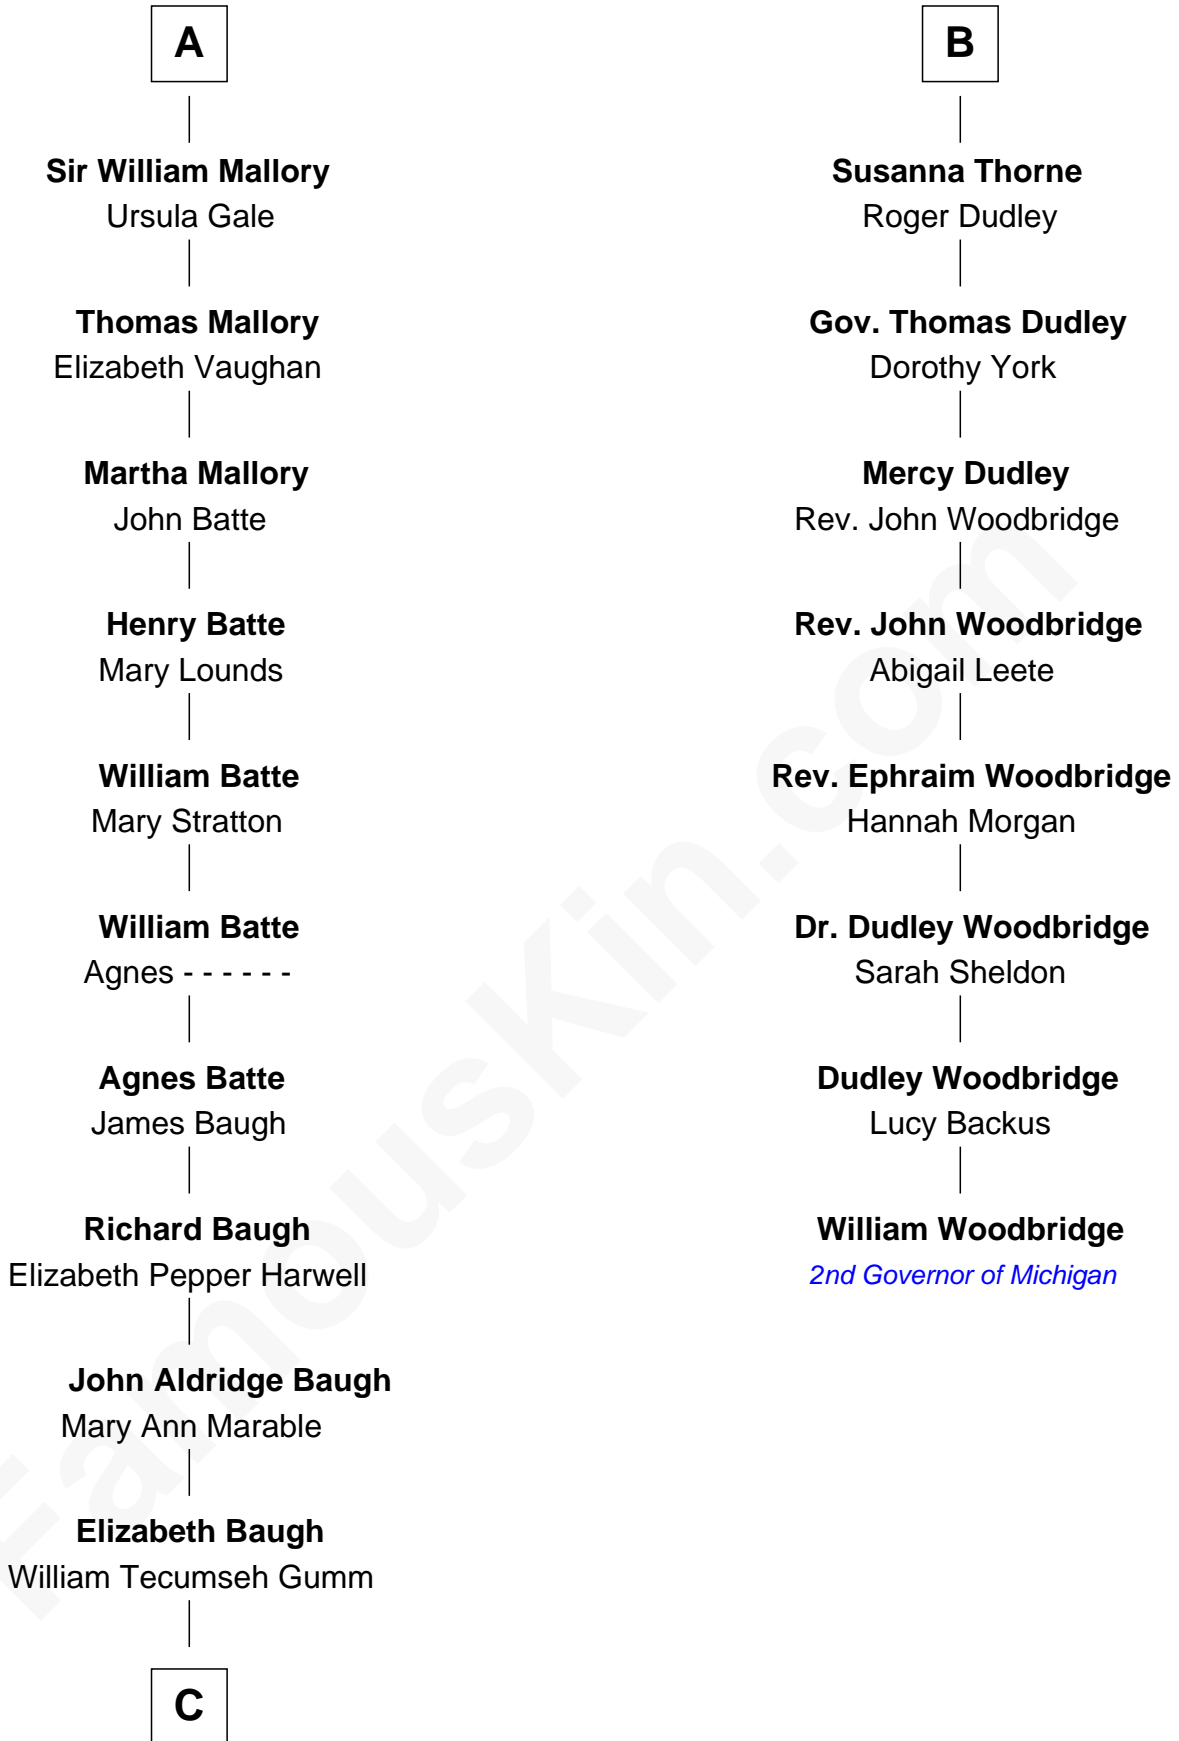

FamousKin.com Relationship Chart of

Liza Minnelli

Singer and Actress

14th cousin 5 times removed of

William Woodbridge

2nd Governor of Michigan

Sir John Grey

Avice Marmion

C

Francis Avent Gumm

Ethel Marian Milne

Frances Ethel Gumm

Vincent Minnelli

Liza Minnelli

Singer and Actress

FamousKin.com