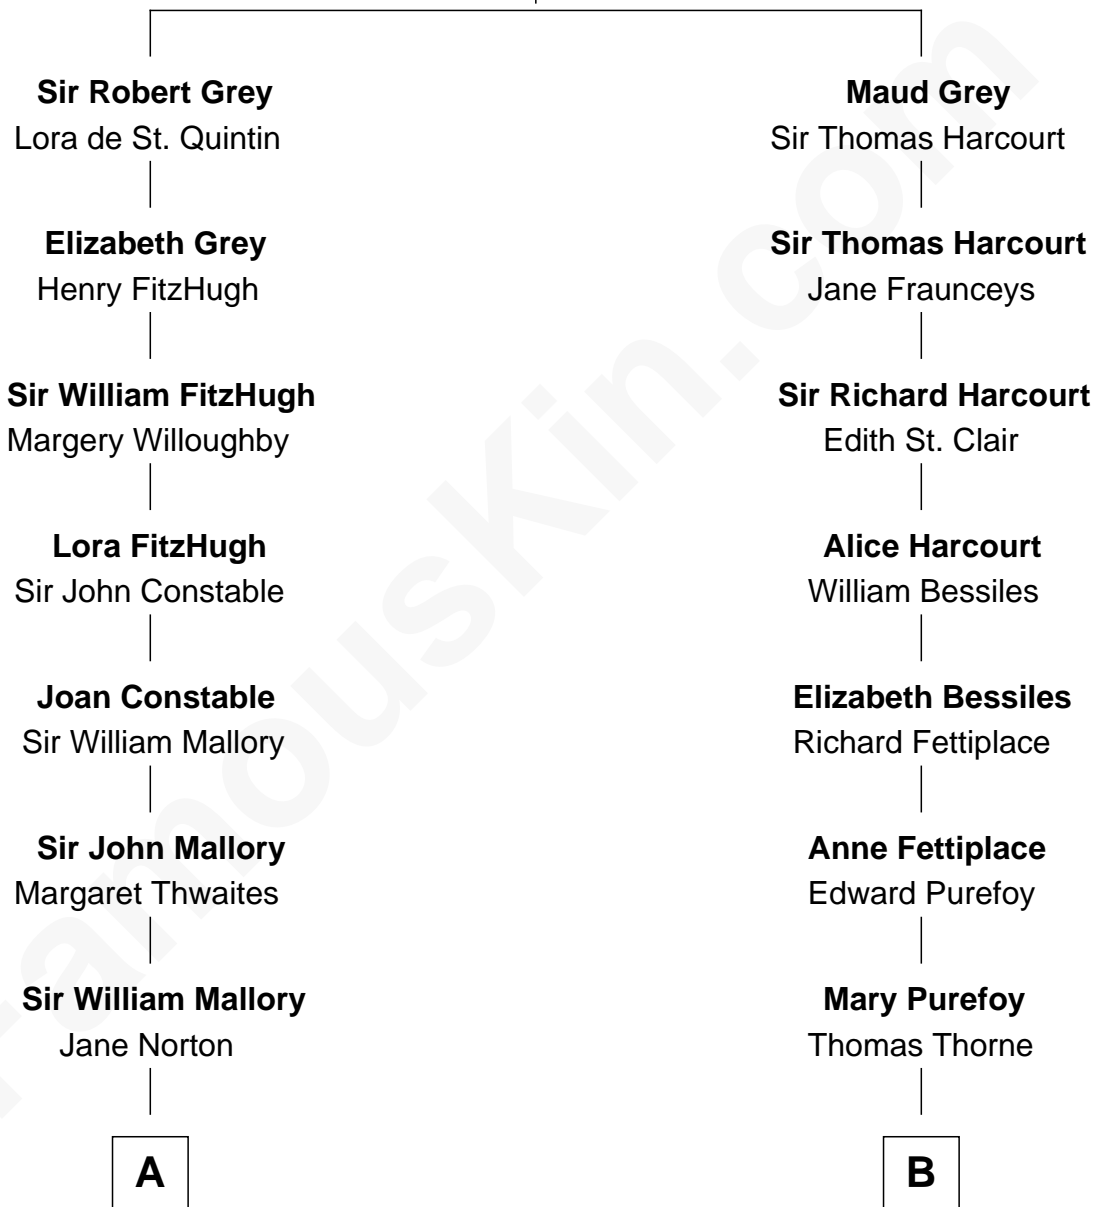

FamousKin.com Relationship Chart of

Liza Minnelli

Singer and Actress

14th cousin 5 times removed of

William Woodbridge

2nd Governor of Michigan

Sir John Grey

Avice Marmion

C

Francis Avent Gumm

Ethel Marian Milne

Frances Ethel Gumm

Vincent Minnelli

Liza Minnelli

Singer and Actress

FamousKin.com