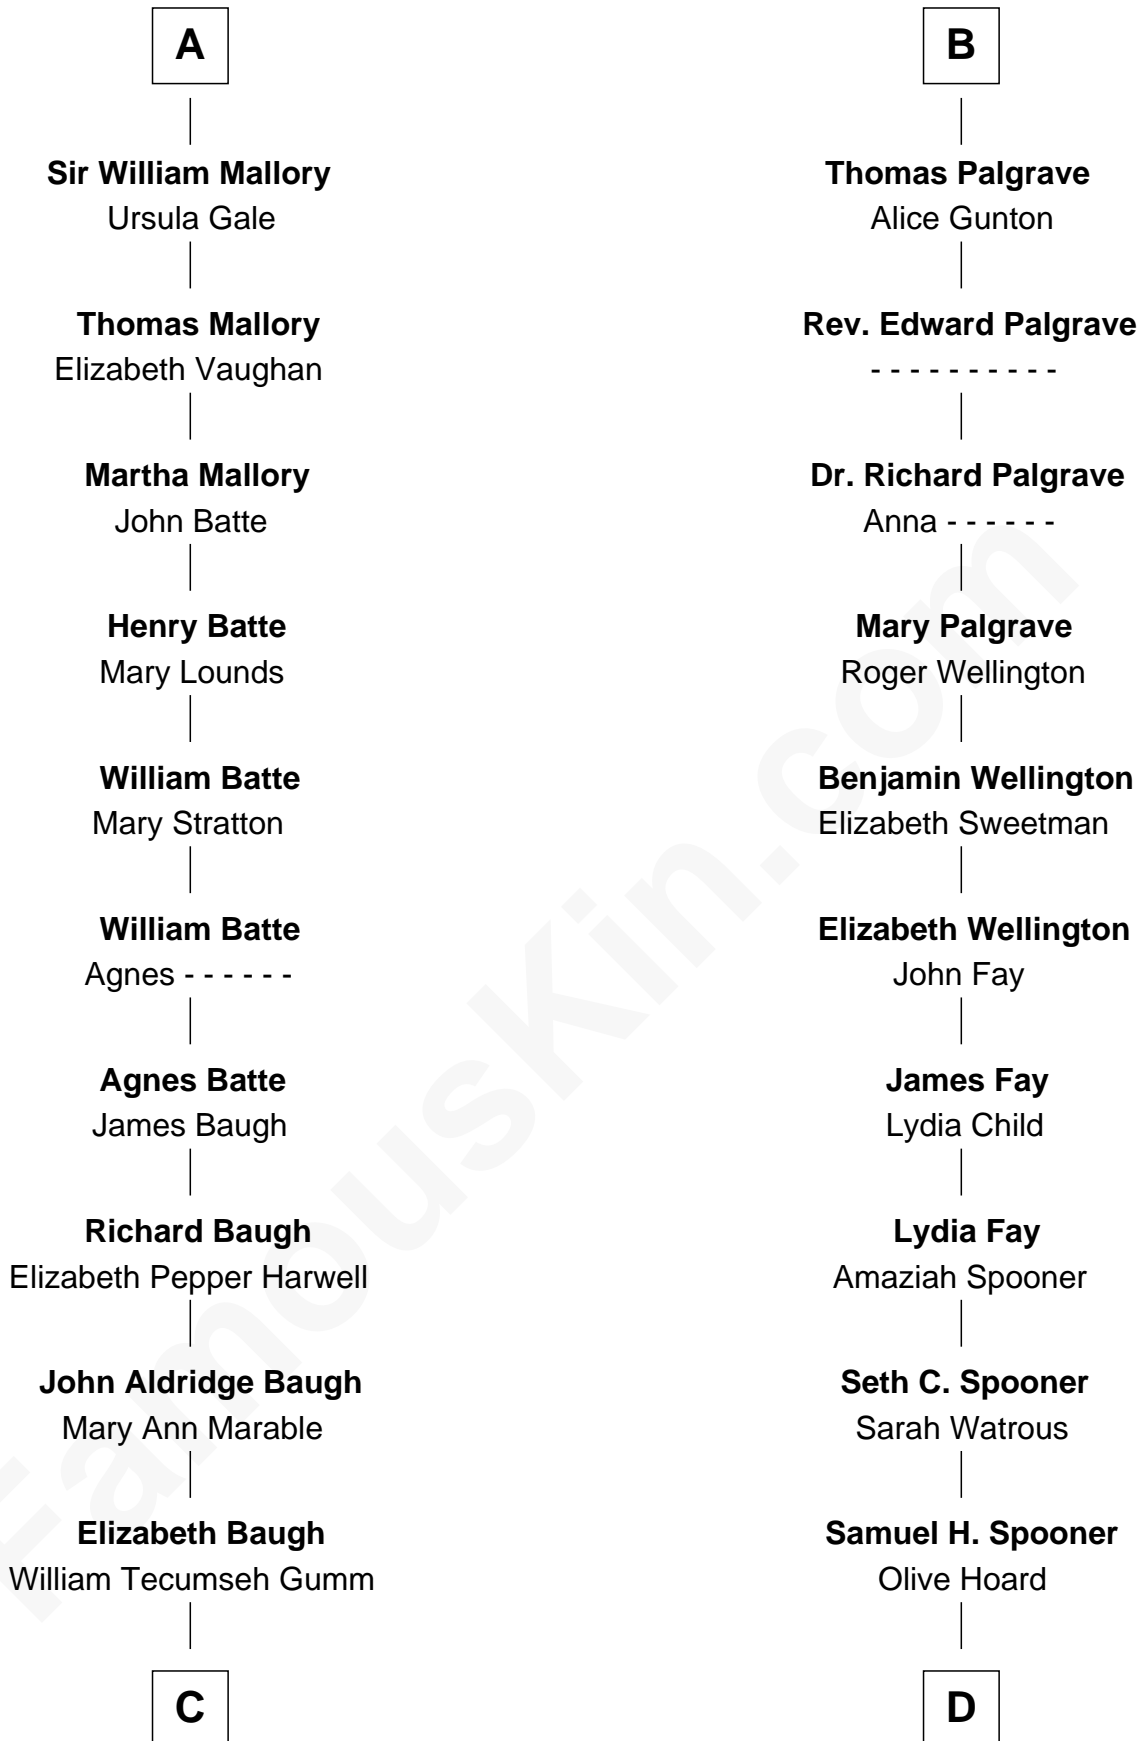

FamousKin.com Relationship Chart of

Liza Minnelli

Singer and Actress

19th cousin 2 times removed of

Paul Walker

TV and Movie Actor

Edmund Fitzalan

Alice de Warenne

C

Francis Avent Gumm
Ethel Marian Milne

Frances Ethel Gumm
Vincent Minnelli

Liza Minnelli
Singer and Actress

D

William H. Spooner
Annie Woodruff Smith

Betsey Idell Spooner
Elmer John Oefinger

June Vivian Oefinger
Paul William Walker