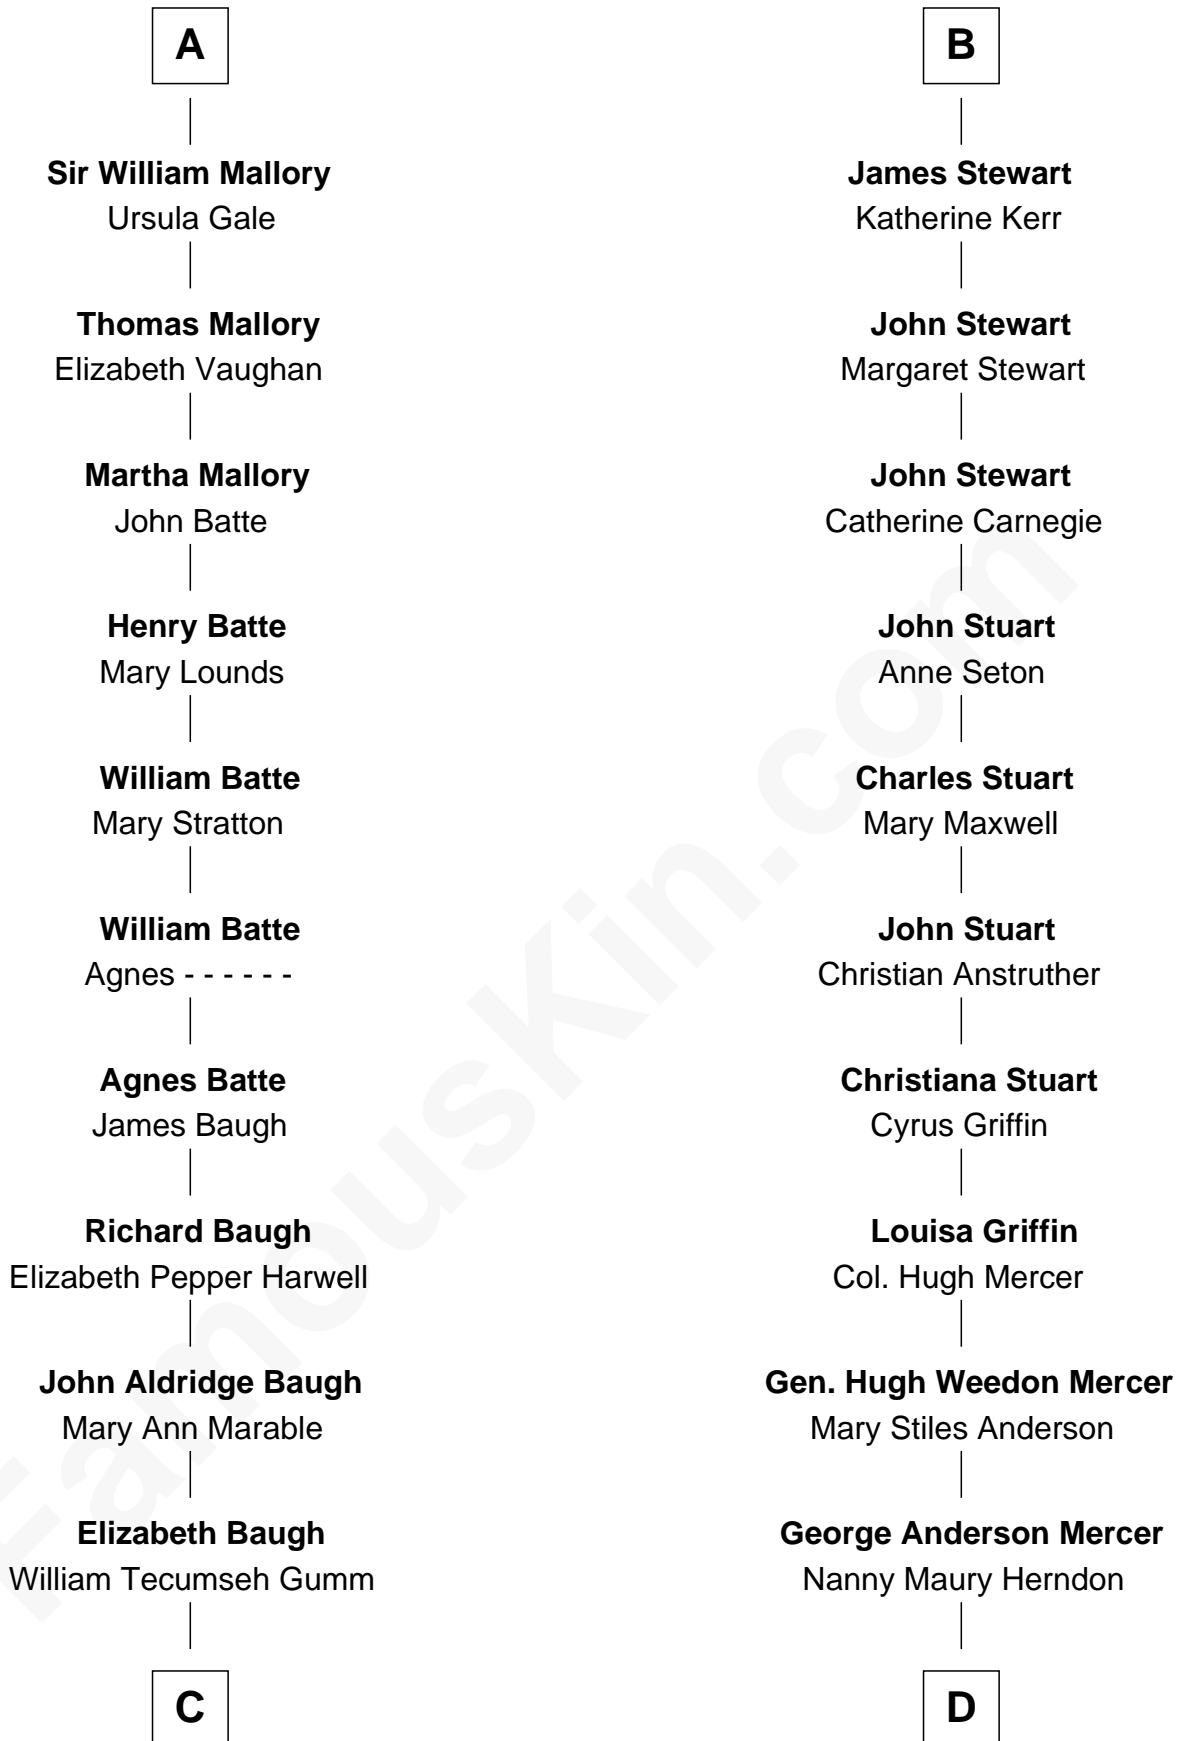

FamousKin.com Relationship Chart of

Liza Minnelli

Singer and Actress

18th cousin 1 time removed of

Johnny Mercer

Songwriter and Co-Founder of Capitol Records

Edmund Fitzalan

Alice de Warenne

FamousKin.com