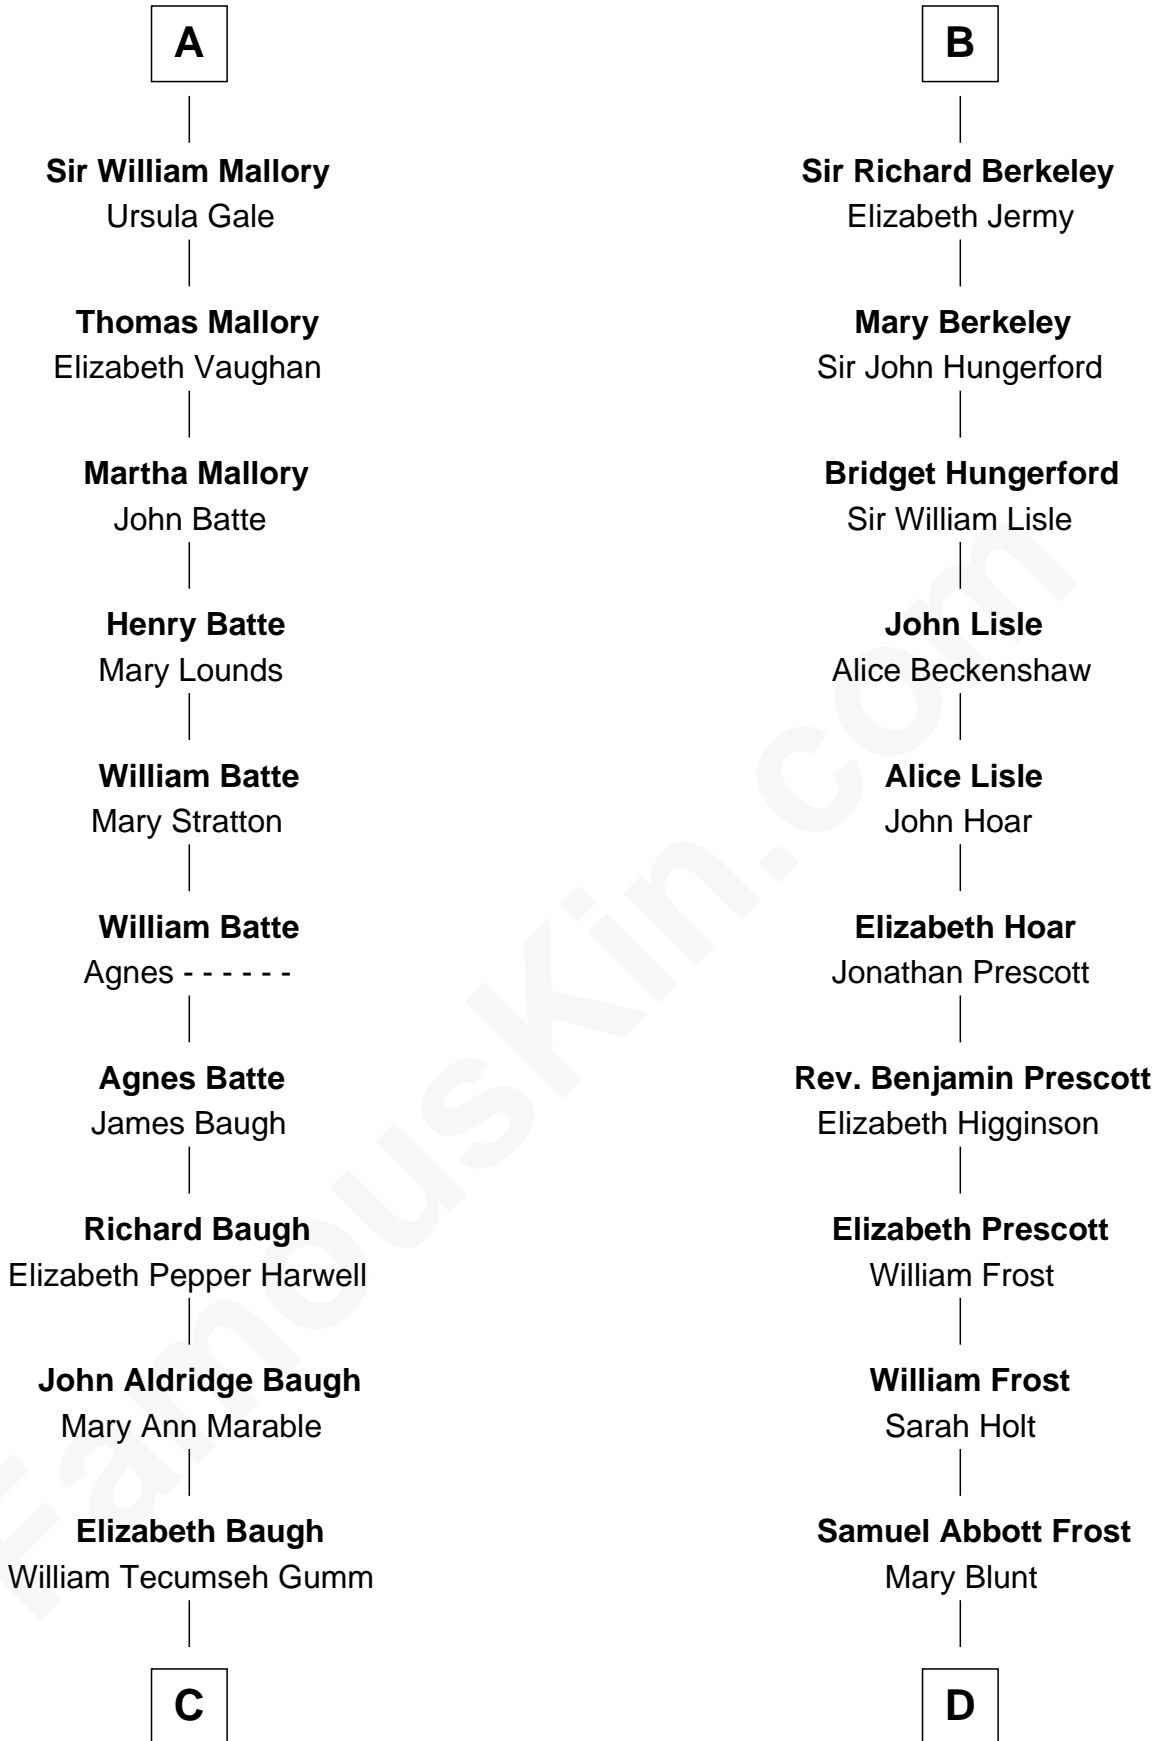

# FamousKin.com Relationship Chart of

**Liza Minnelli**

*Singer and Actress*

19th cousin of

**Robert Frost**

*Poet and Playwright*

**Edmund Fitzalan**

Alice de Warenne

FamousKin.com