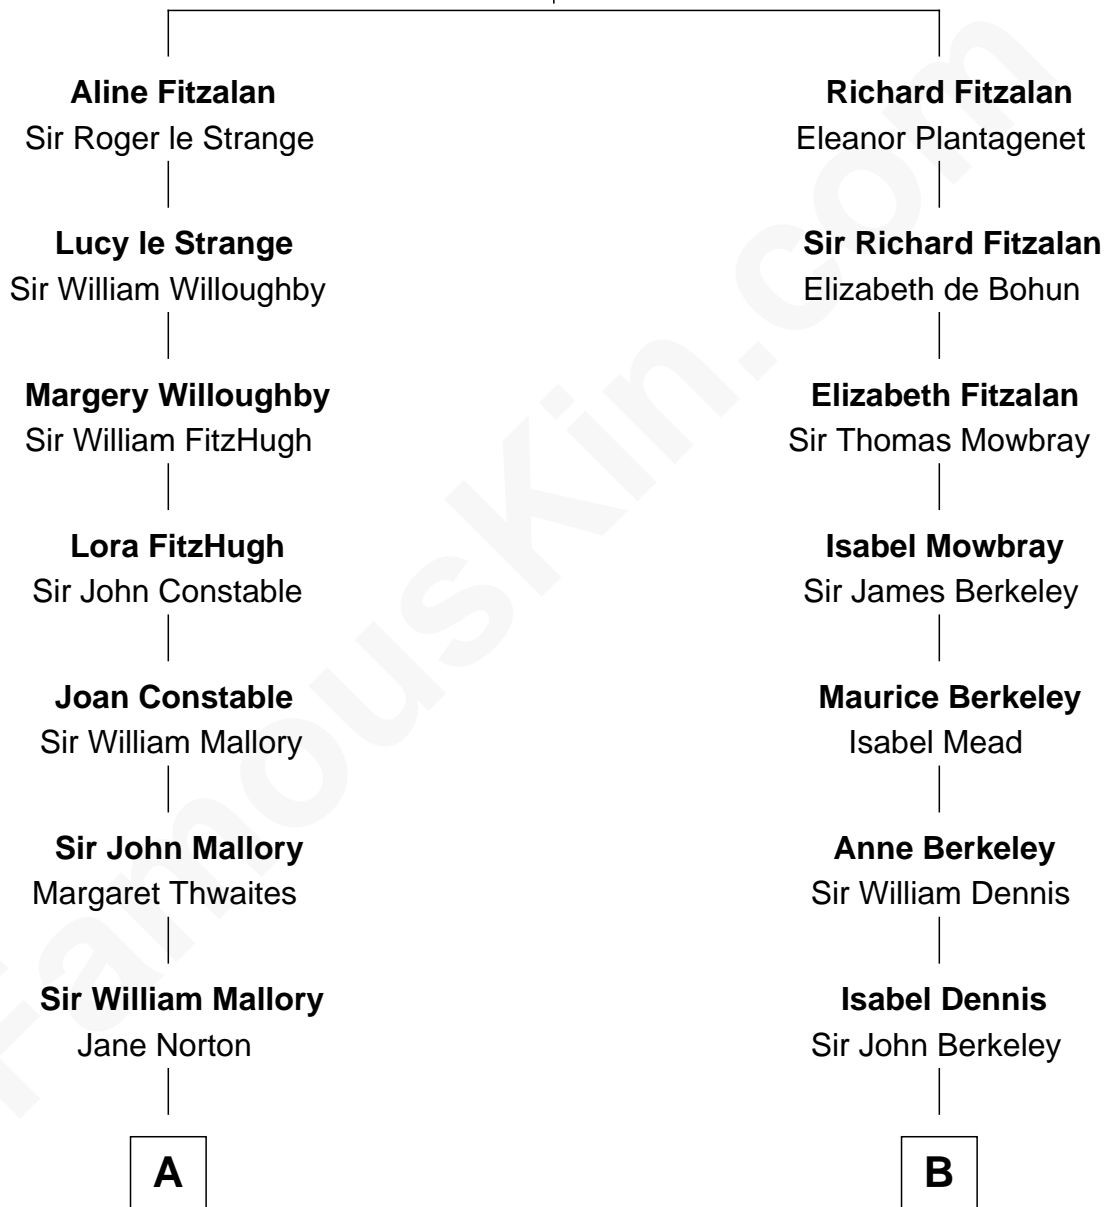

# FamousKin.com Relationship Chart of

**Liza Minnelli**

*Singer and Actress*

19th cousin of

**Robert Frost**

*Poet and Playwright*

**Edmund Fitzalan**

Alice de Warenne

FamousKin.com