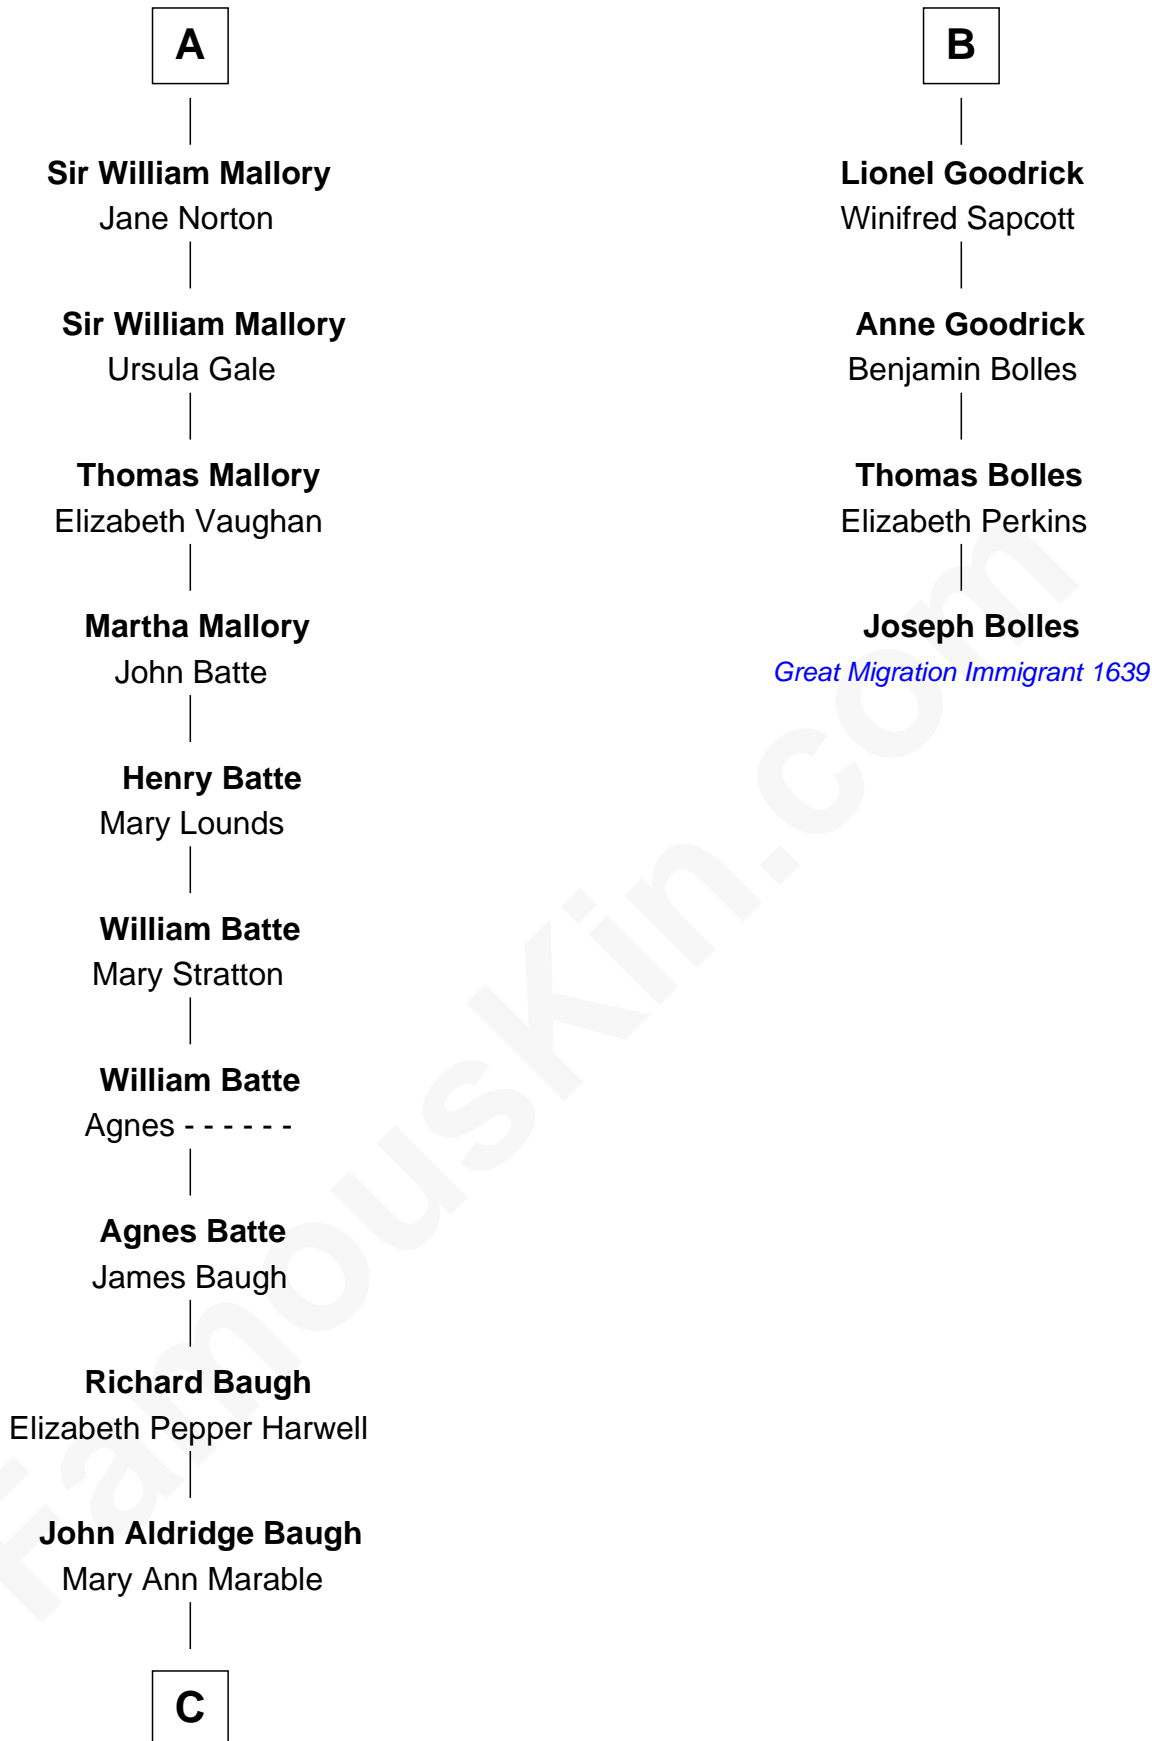

FamousKin.com Relationship Chart of

Liza Minnelli

Singer and Actress

10th cousin 10 times removed of

Joseph Bolles

(c1608 - 1678) Great Migration Immigrant 1639

Sir Geoffrey le Scrope

Ivetta de Ros

Henry Scrope

Joan - - - - -

Joan Scrope

Henry Fitzhugh

Henry FitzHugh

Elizabeth Grey

Sir William FitzHugh

Margery Willoughby

Isabel - - - - -

Joan le Scrope

William Pert

Isabel Pert

Robert Conyers

Joan Conyers

Sir Philip Dymoke

Sir Thomas Dymoke

Margaret de Welles

Sir Lionel Dymoke

Joanna Griffith

Anne Dymoke

John Goodrick

B

C

Elizabeth Baugh
William Tecumseh Gumm