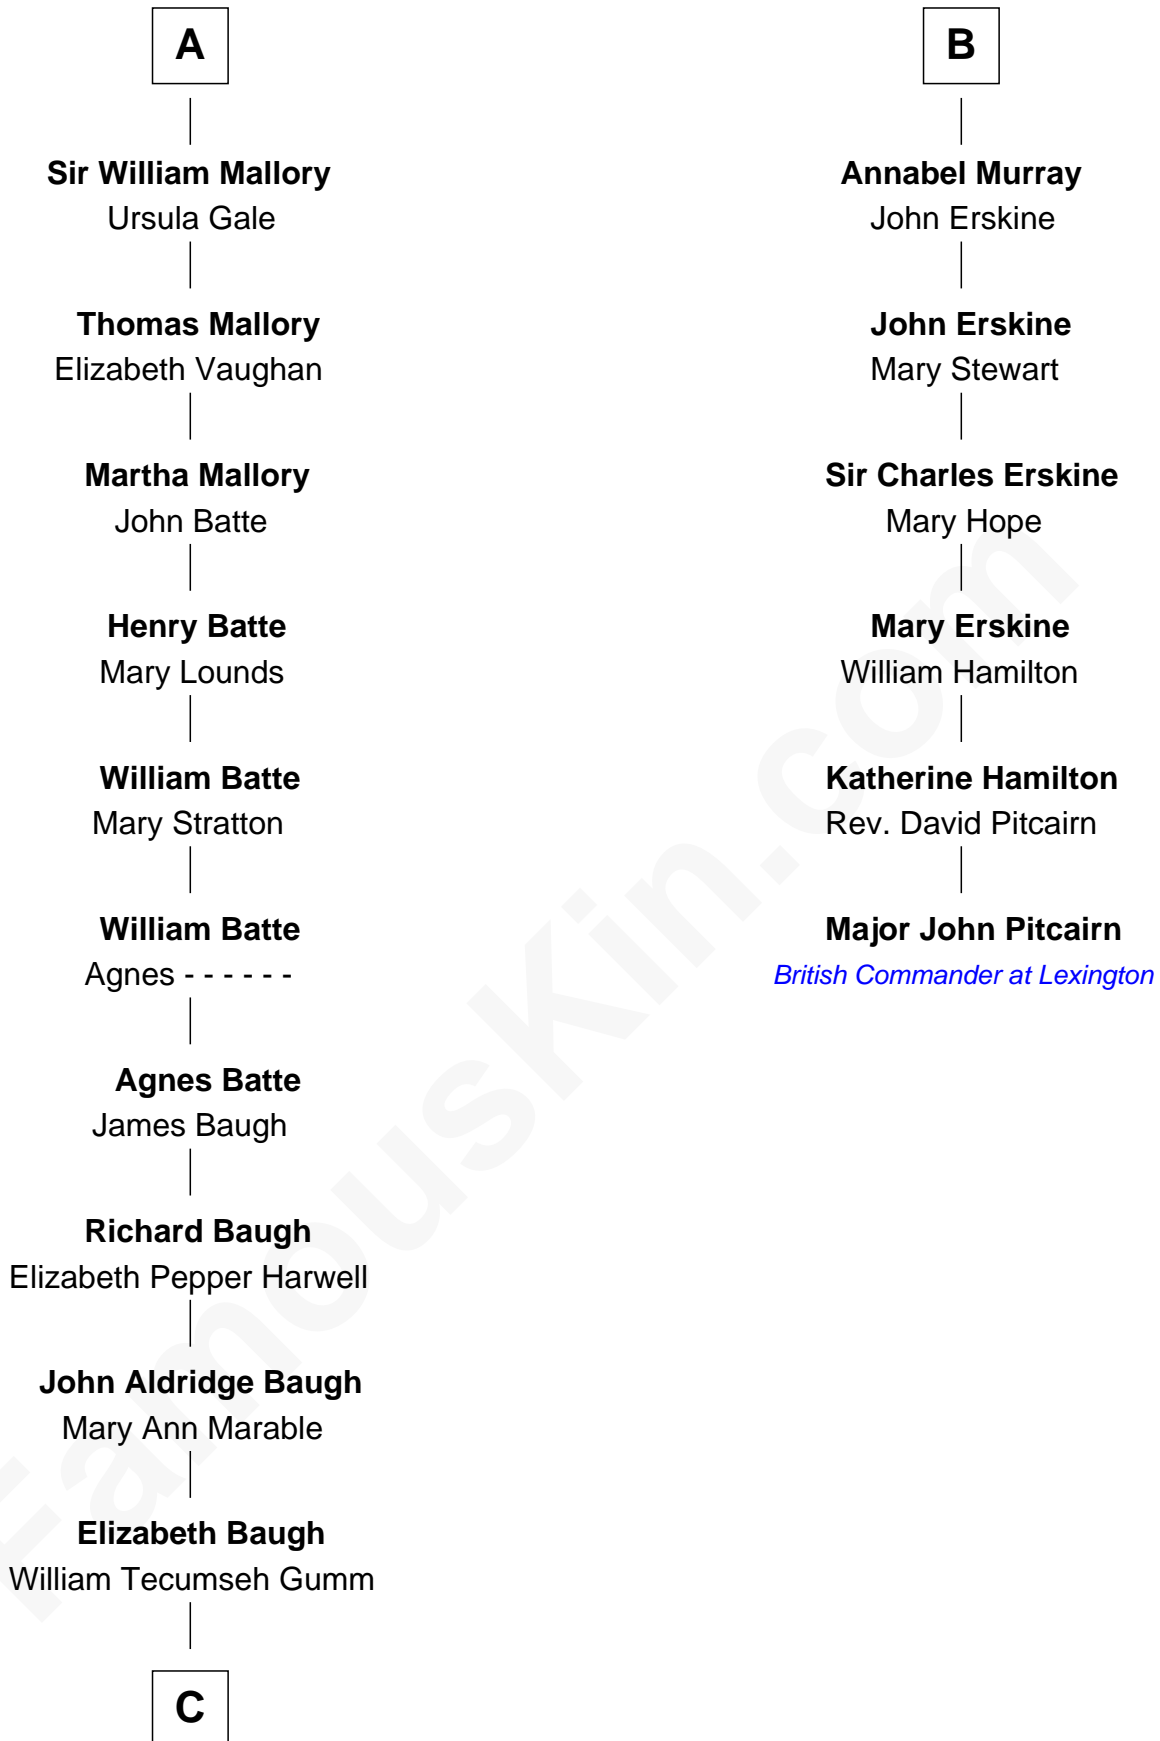

FamousKin.com Relationship Chart of

Liza Minnelli

Singer and Actress

12th cousin 7 times removed of

Major John Pitcairn

British Commander at Battle of Lexington

Edmund Fitzalan

Alice de Warenne

Joan Constable

Sir William Mallory

Sir John Mallory

Margaret Thwaites

Sir William Mallory

Jane Norton

A

Richard Fitzalan

Eleanor Plantagenet

Alice Fitzalan

Sir Thomas de Holand

Margaret de Holand

Sir John Beaufort

Joan Beaufort

Sir James Stewart

John Stewart

Eleanor Sinclair

Margaret Stewart

Sir William Murray

Sir William Murray

Katherine Campbell

B

FamousKin.com