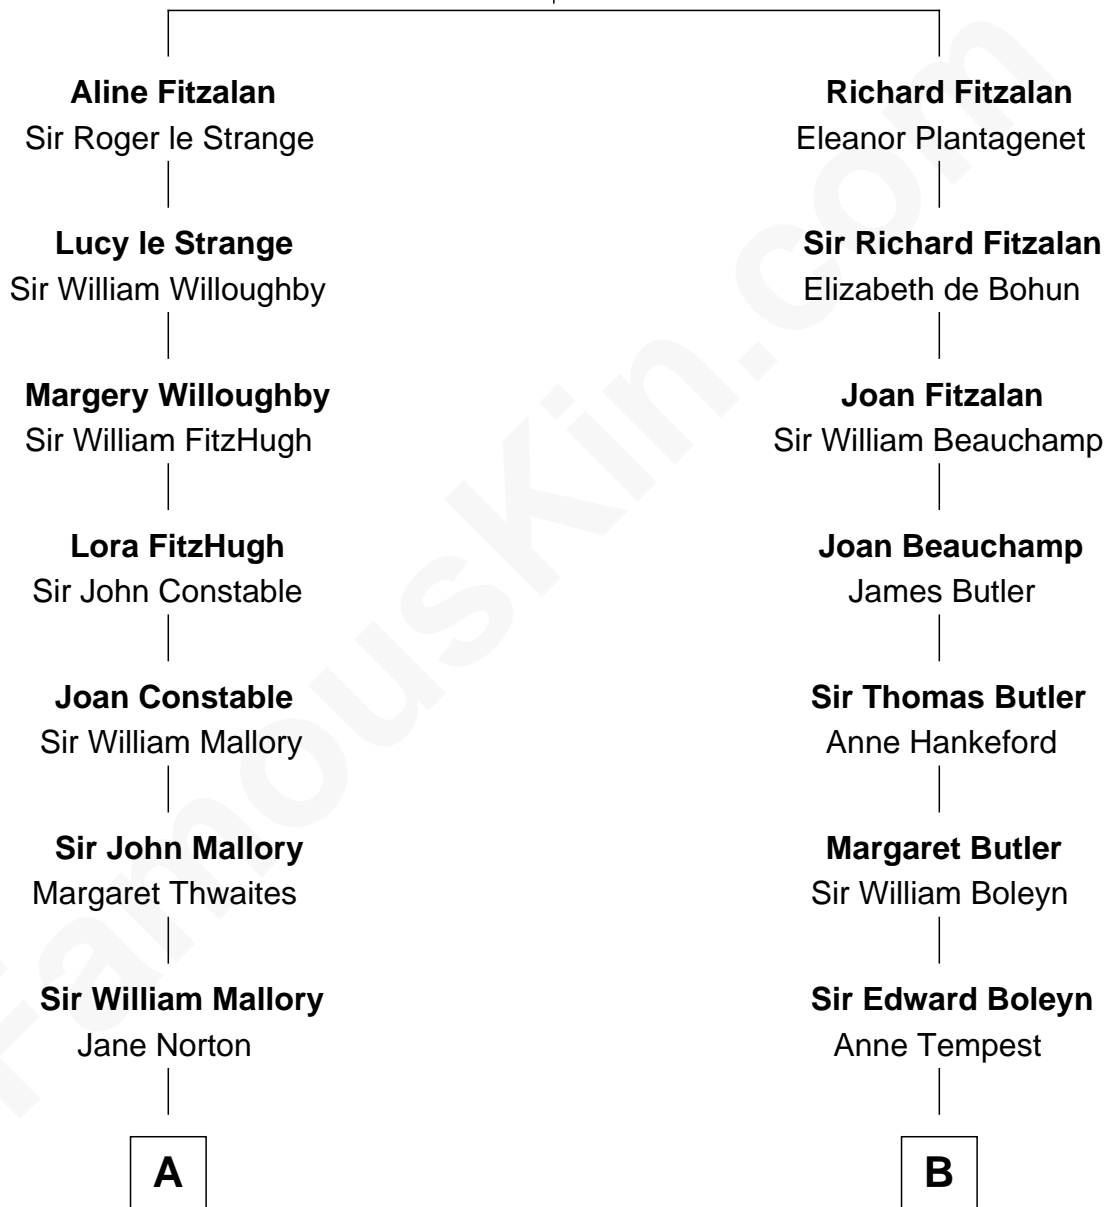

FamousKin.com Relationship Chart of

Liza Minnelli

Singer and Actress

15th cousin 4 times removed of

William Floyd

Signer of the Declaration of Independence

Edmund Fitzalan

Alice de Warenne

C

Francis Avent Gumm

Ethel Marian Milne

Frances Ethel Gumm

Vincent Minnelli

Liza Minnelli

Singer and Actress

FamousKin.com