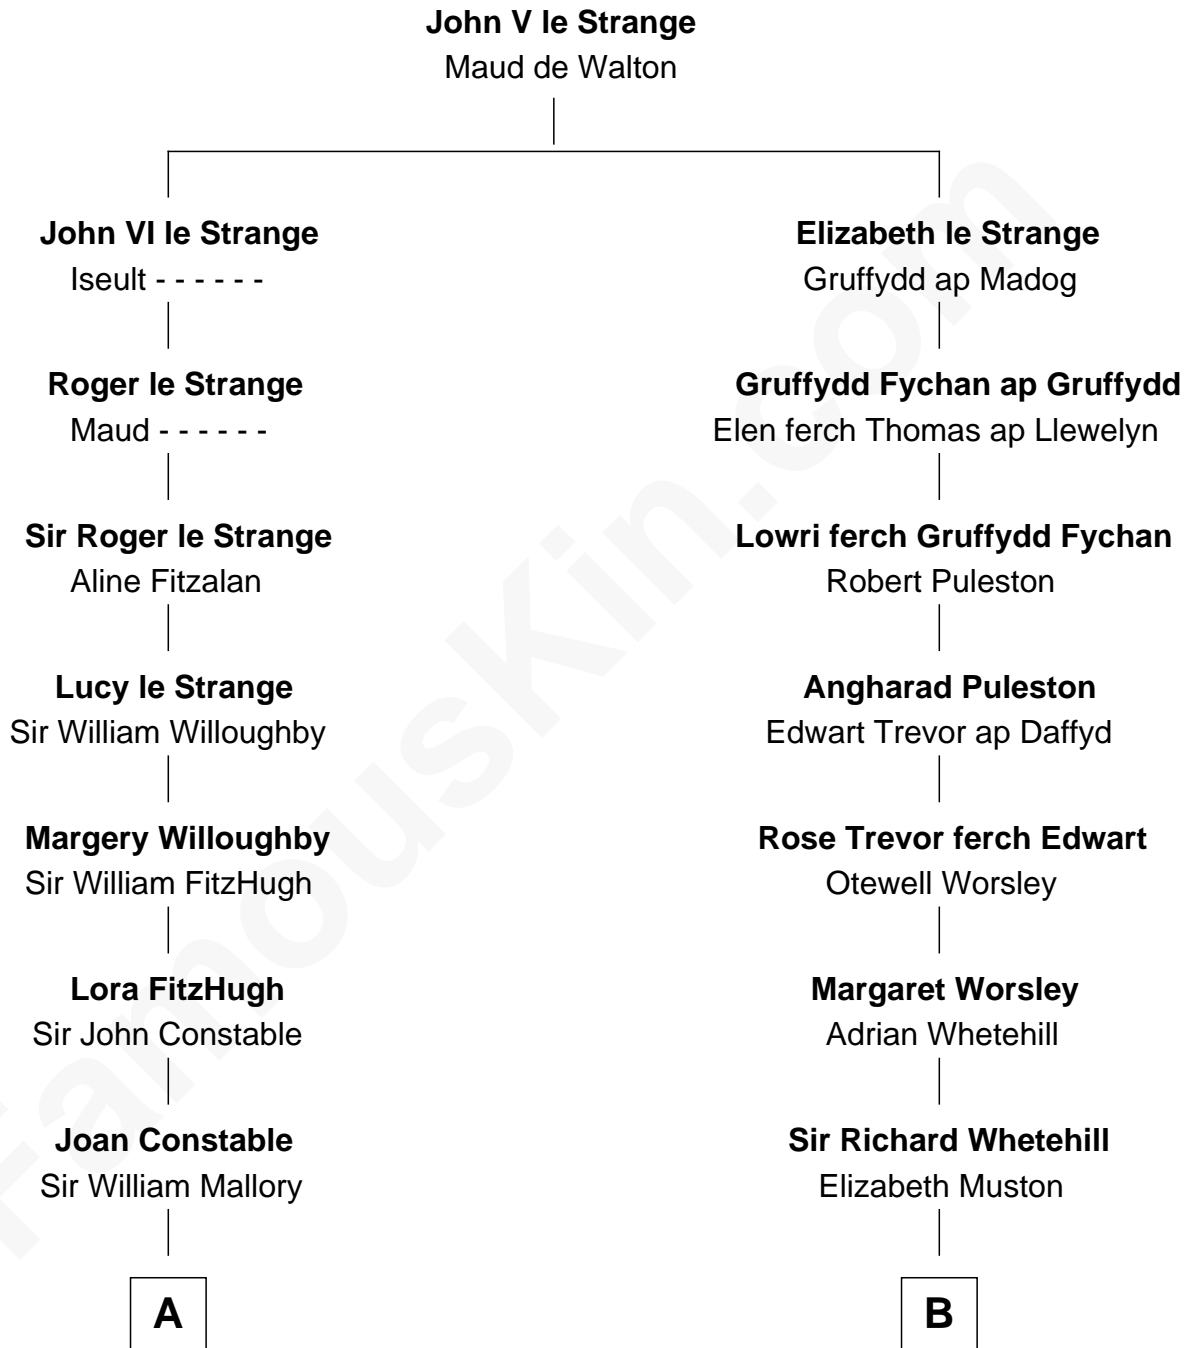

# FamousKin.com Relationship Chart of

**Liza Minnelli**

*Singer and Actress*

13th cousin 8 times removed of

**General William Whipple**

*Signer of the Declaration of Independence*

**C**

John Aldridge Baugh

Mary Ann Marable

Elizabeth Baugh

William Tecumseh Gumm

Francis Avent Gumm

Ethel Marian Milne

Frances Ethel Gumm

Vincent Minnelli

**Liza Minnelli**