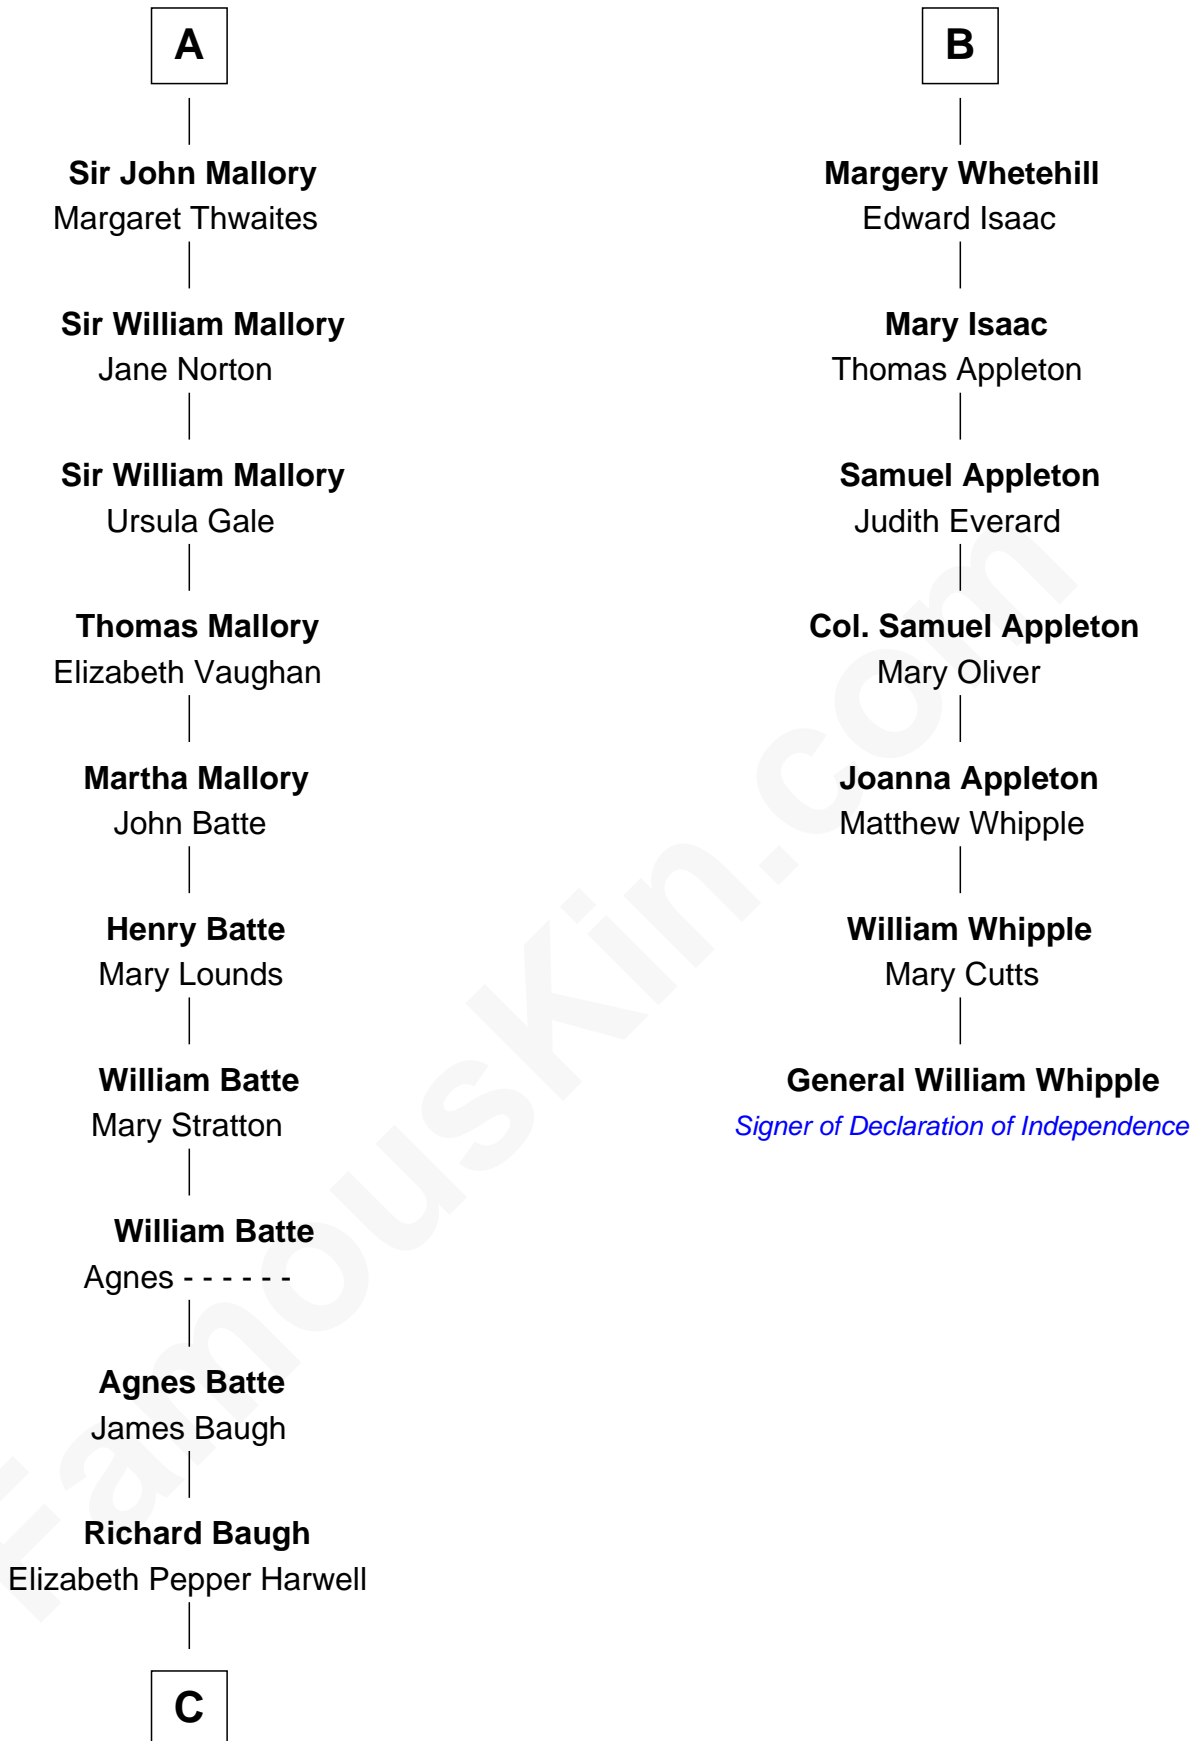

# FamousKin.com Relationship Chart of

**Liza Minnelli**

*Singer and Actress*

13th cousin 8 times removed of

**General William Whipple**

*Signer of the Declaration of Independence*

**C**

John Aldridge Baugh

Mary Ann Marable

Elizabeth Baugh

William Tecumseh Gumm

Francis Avent Gumm

Ethel Marian Milne

Frances Ethel Gumm

Vincent Minnelli

**Liza Minnelli**