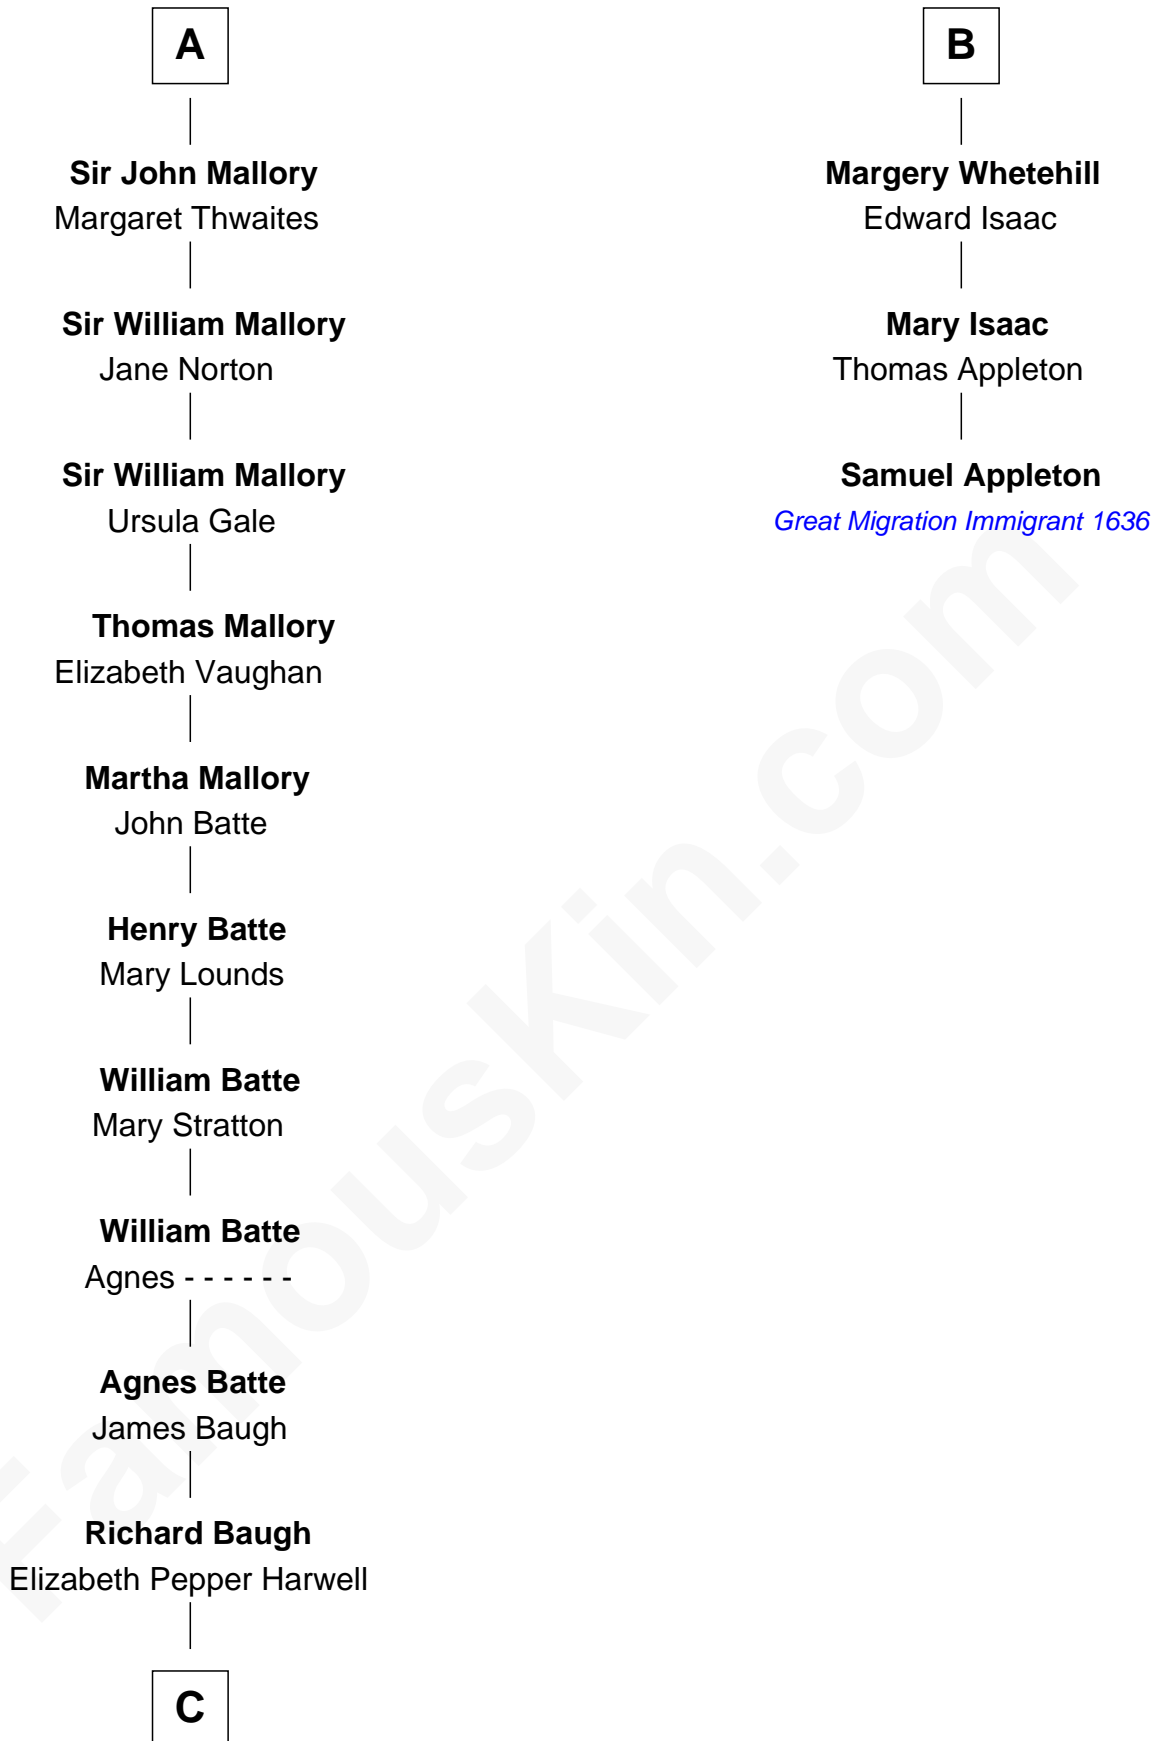

# FamousKin.com Relationship Chart of

**Liza Minnelli**

*Singer and Actress*

9th cousin 12 times removed of

**Samuel Appleton**

*(c1586 - 1670) Great Migration Immigrant 1636*

**C**

John Aldridge Baugh

Mary Ann Marable

Elizabeth Baugh

William Tecumseh Gumm

Francis Avent Gumm

Ethel Marian Milne

Frances Ethel Gumm

Vincent Minnelli

**Liza Minnelli**