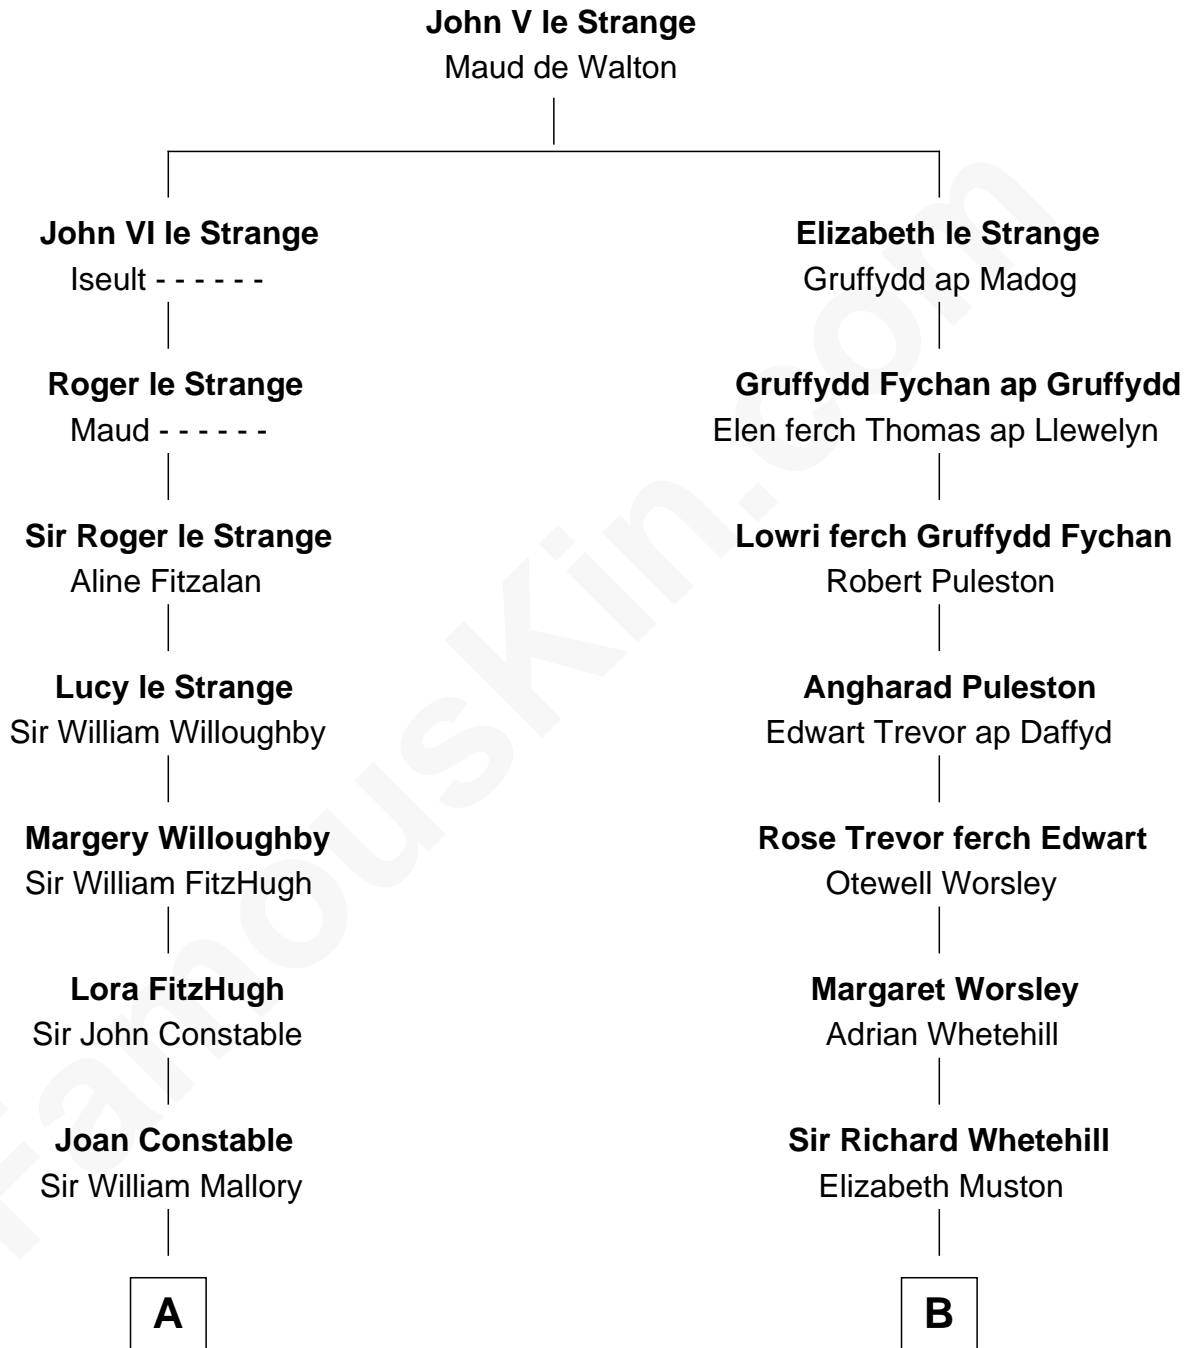

# FamousKin.com Relationship Chart of

**Liza Minnelli**

*Singer and Actress*

9th cousin 12 times removed of

**Samuel Appleton**

*(c1586 - 1670) Great Migration Immigrant 1636*

**C**

John Aldridge Baugh

Mary Ann Marable

Elizabeth Baugh

William Tecumseh Gumm

Francis Avent Gumm

Ethel Marian Milne

Frances Ethel Gumm

Vincent Minnelli

**Liza Minnelli**