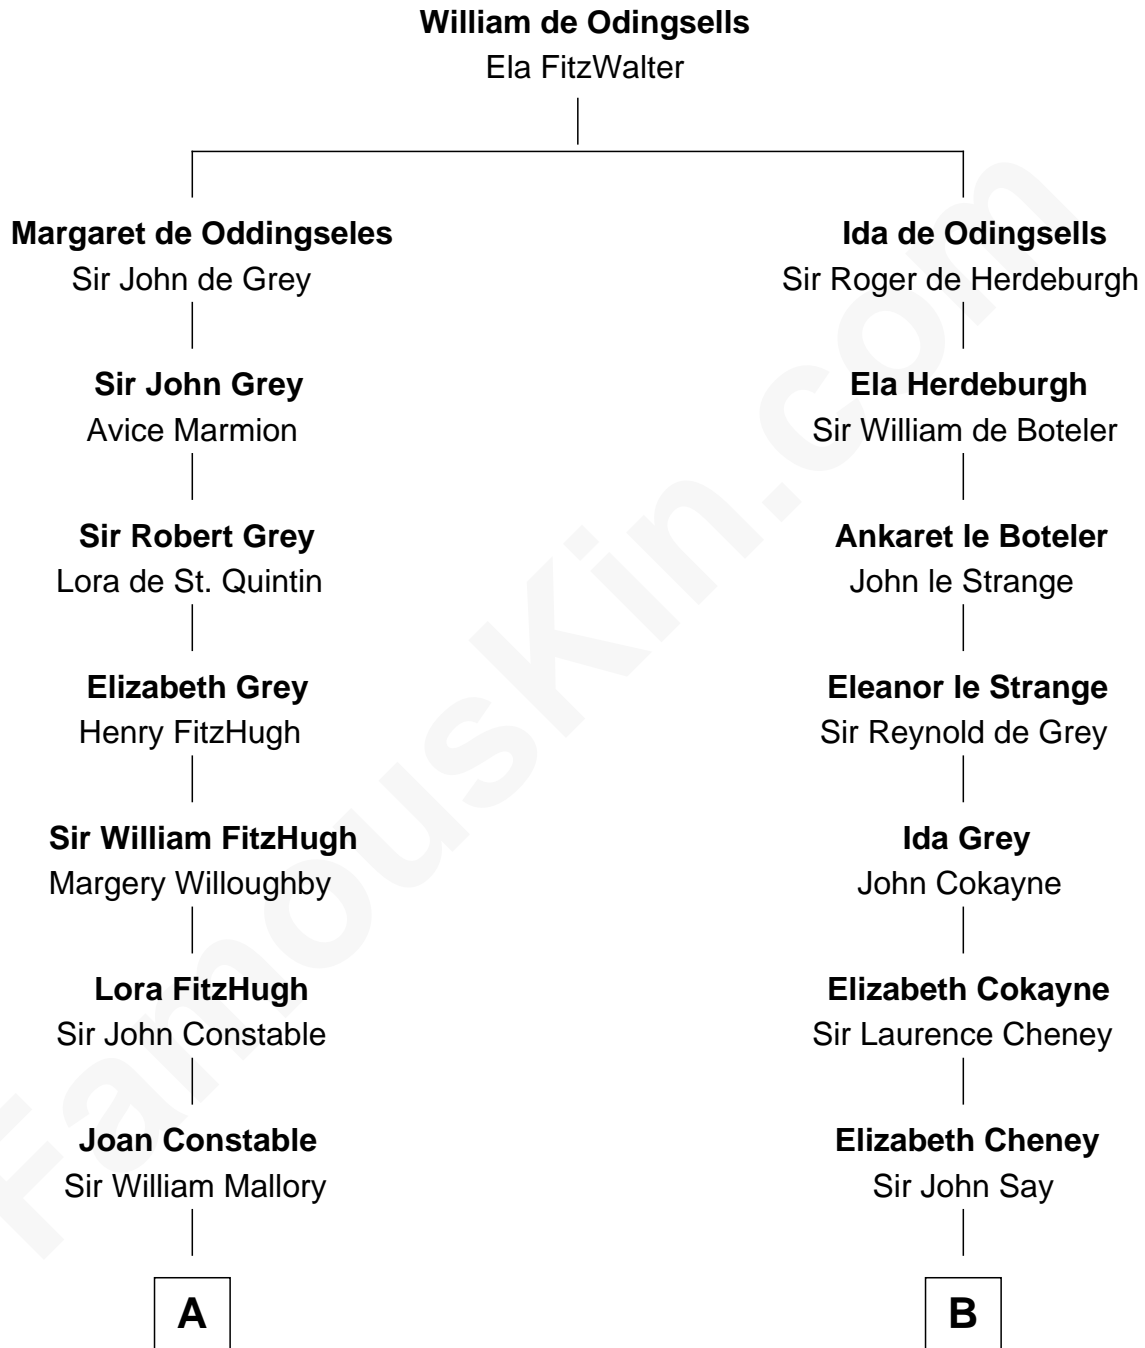

FamousKin.com Relationship Chart of

Liza Minnelli

Singer and Actress

15th cousin 6 times removed of

Caesar Rodney

Signer of the Declaration of Independence

C

John Aldridge Baugh

Mary Ann Marable

Elizabeth Baugh

William Tecumseh Gumm

Francis Avent Gumm

Ethel Marian Milne

Frances Ethel Gumm

Vincent Minnelli

Liza Minnelli