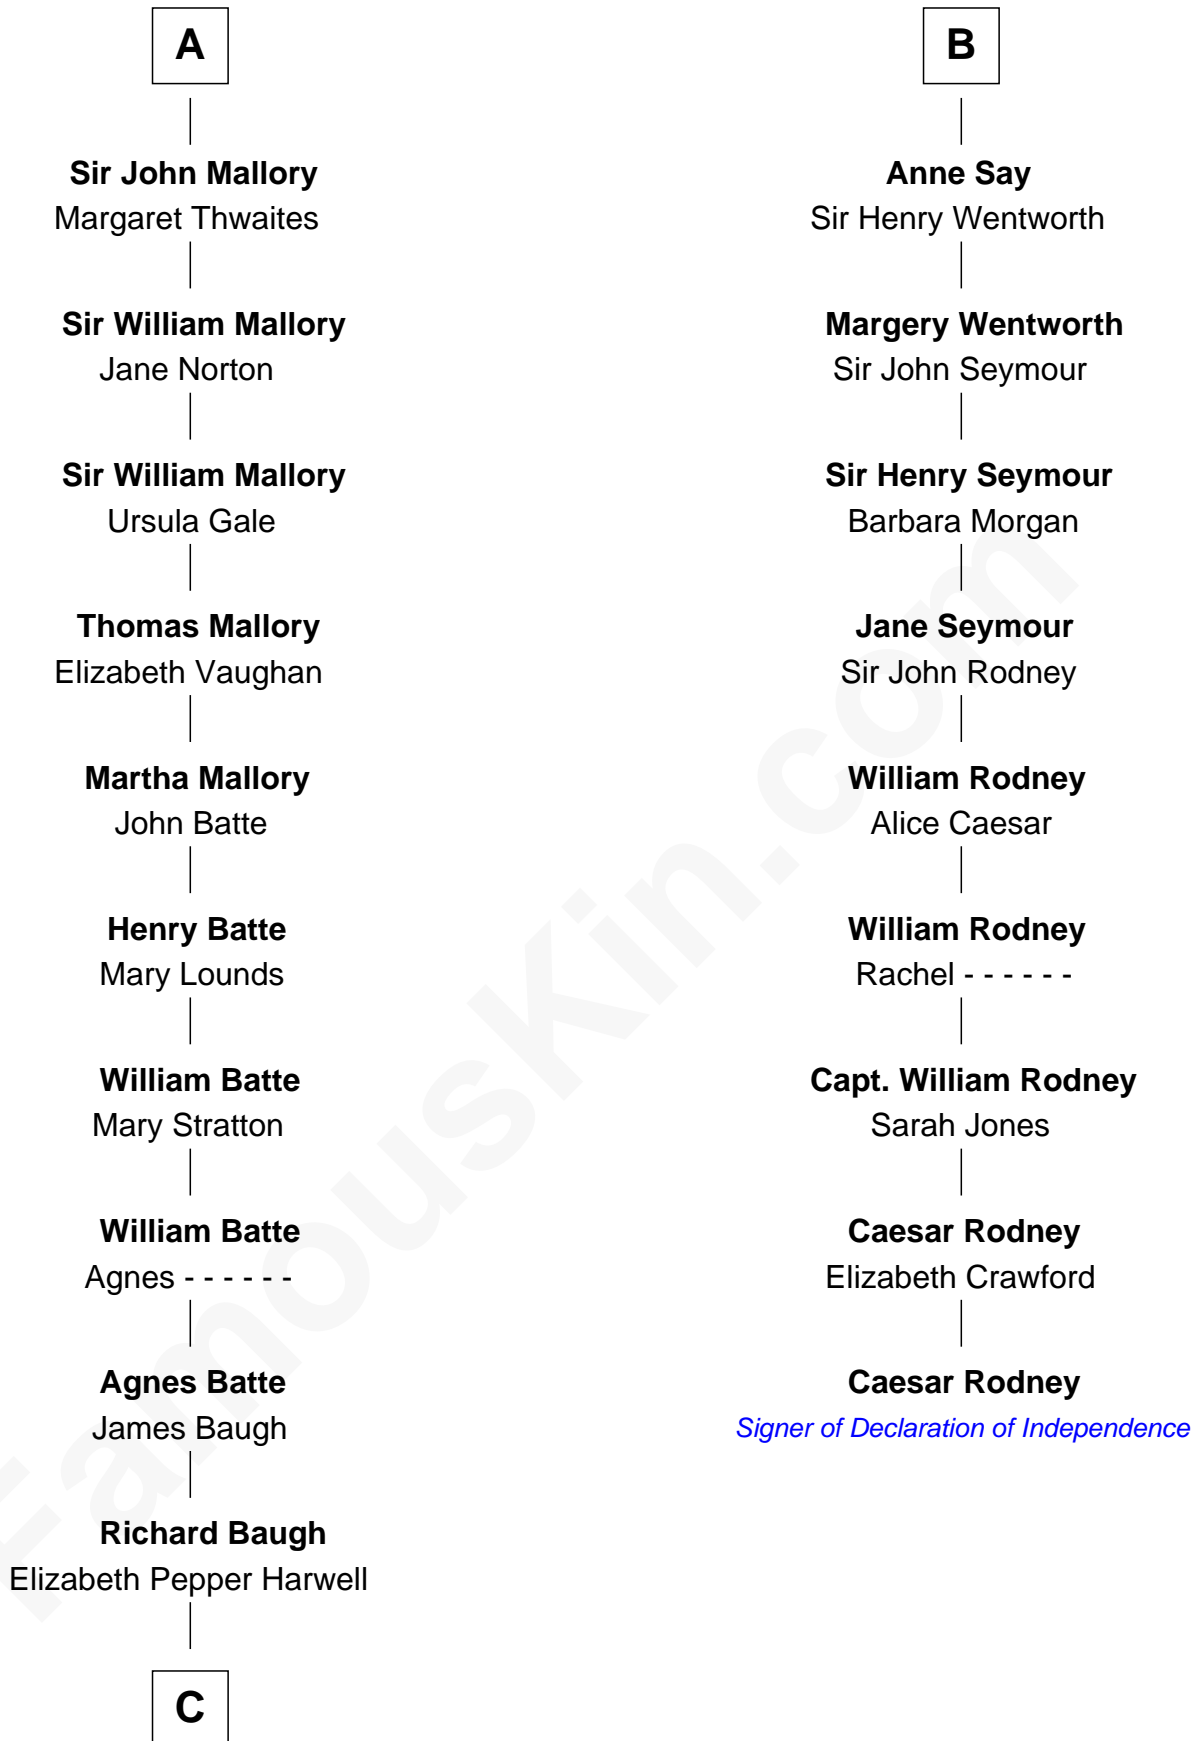

FamousKin.com Relationship Chart of

Liza Minnelli

Singer and Actress

15th cousin 6 times removed of

Caesar Rodney

Signer of the Declaration of Independence

C

John Aldridge Baugh

Mary Ann Marable

Elizabeth Baugh

William Tecumseh Gumm

Francis Avent Gumm

Ethel Marian Milne

Frances Ethel Gumm

Vincent Minnelli

Liza Minnelli