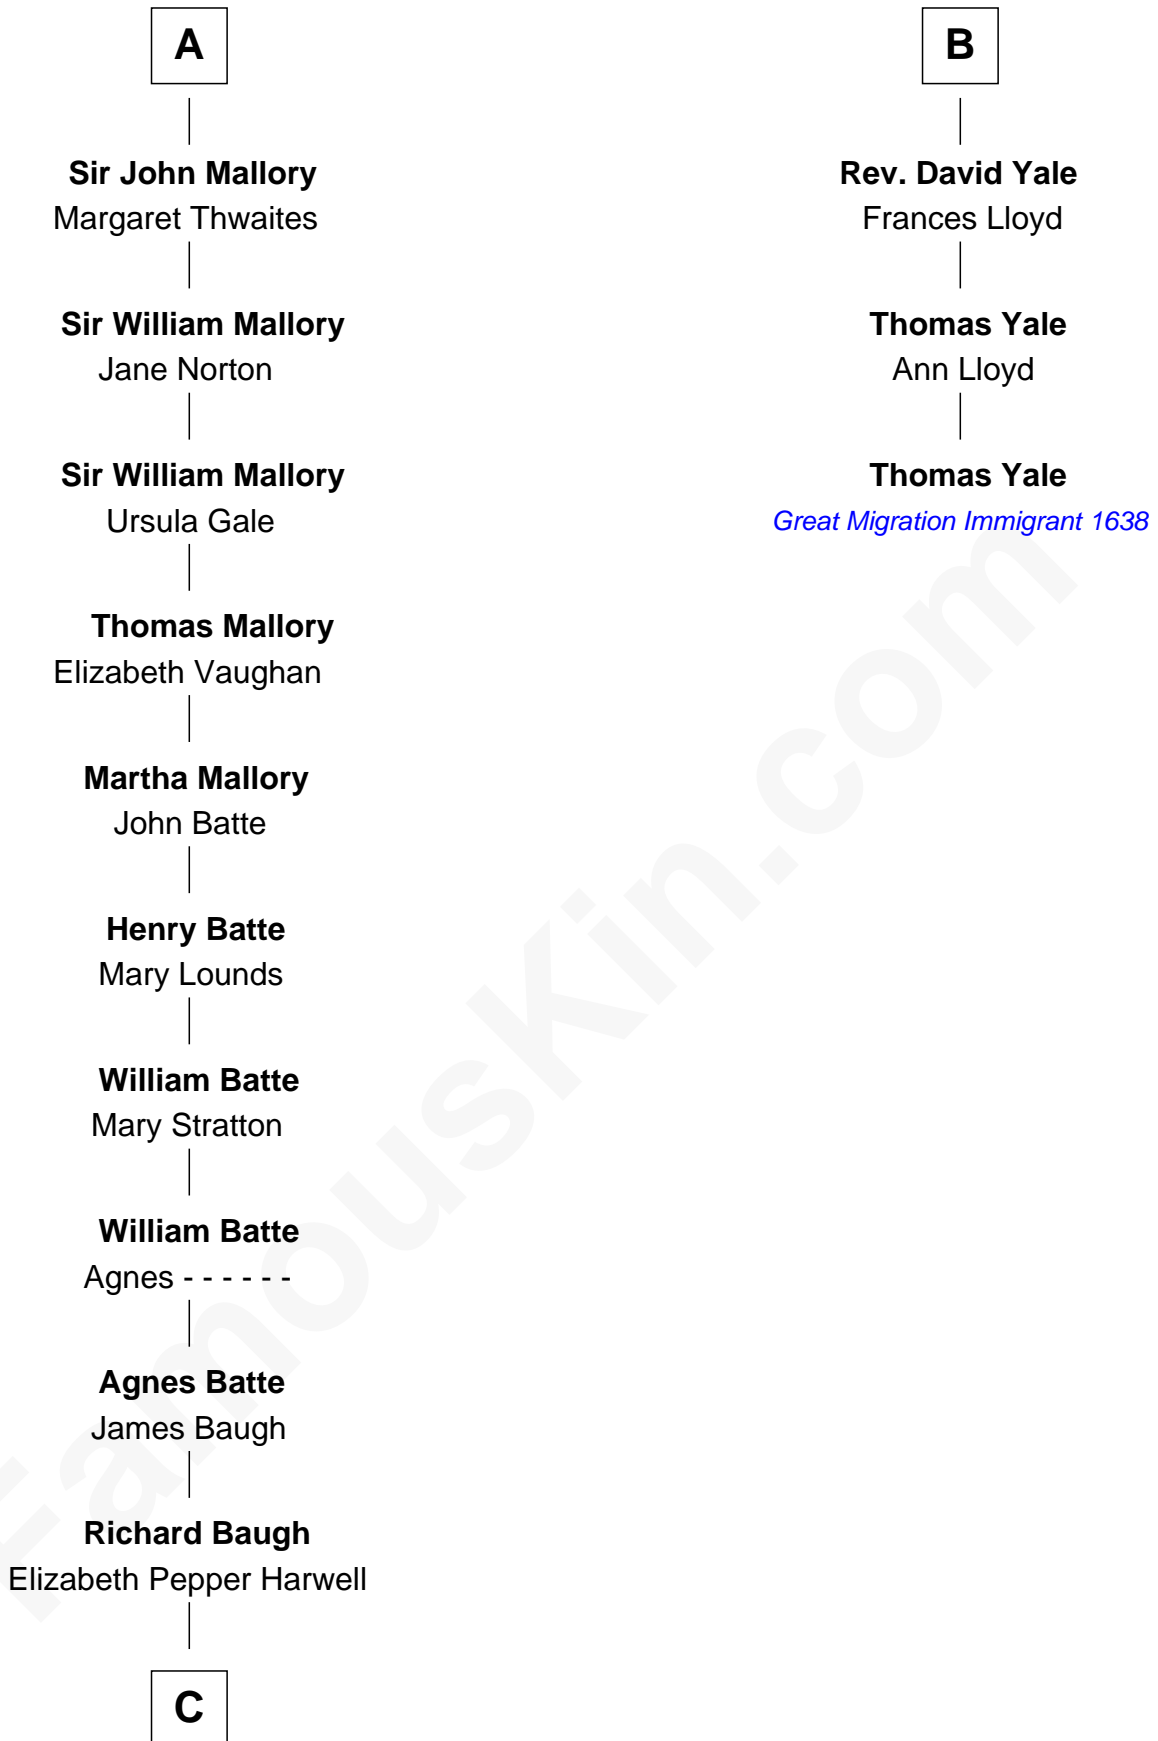

# FamousKin.com Relationship Chart of

**Liza Minnelli**

*Singer and Actress*

9th cousin 12 times removed of

**Thomas Yale**

*(c1616 - 1683) Great Migration Immigrant 1638*

**C**

John Aldridge Baugh

Mary Ann Marable

Elizabeth Baugh

William Tecumseh Gumm

Francis Avent Gumm

Ethel Marian Milne

Frances Ethel Gumm

Vincent Minnelli

**Liza Minnelli**