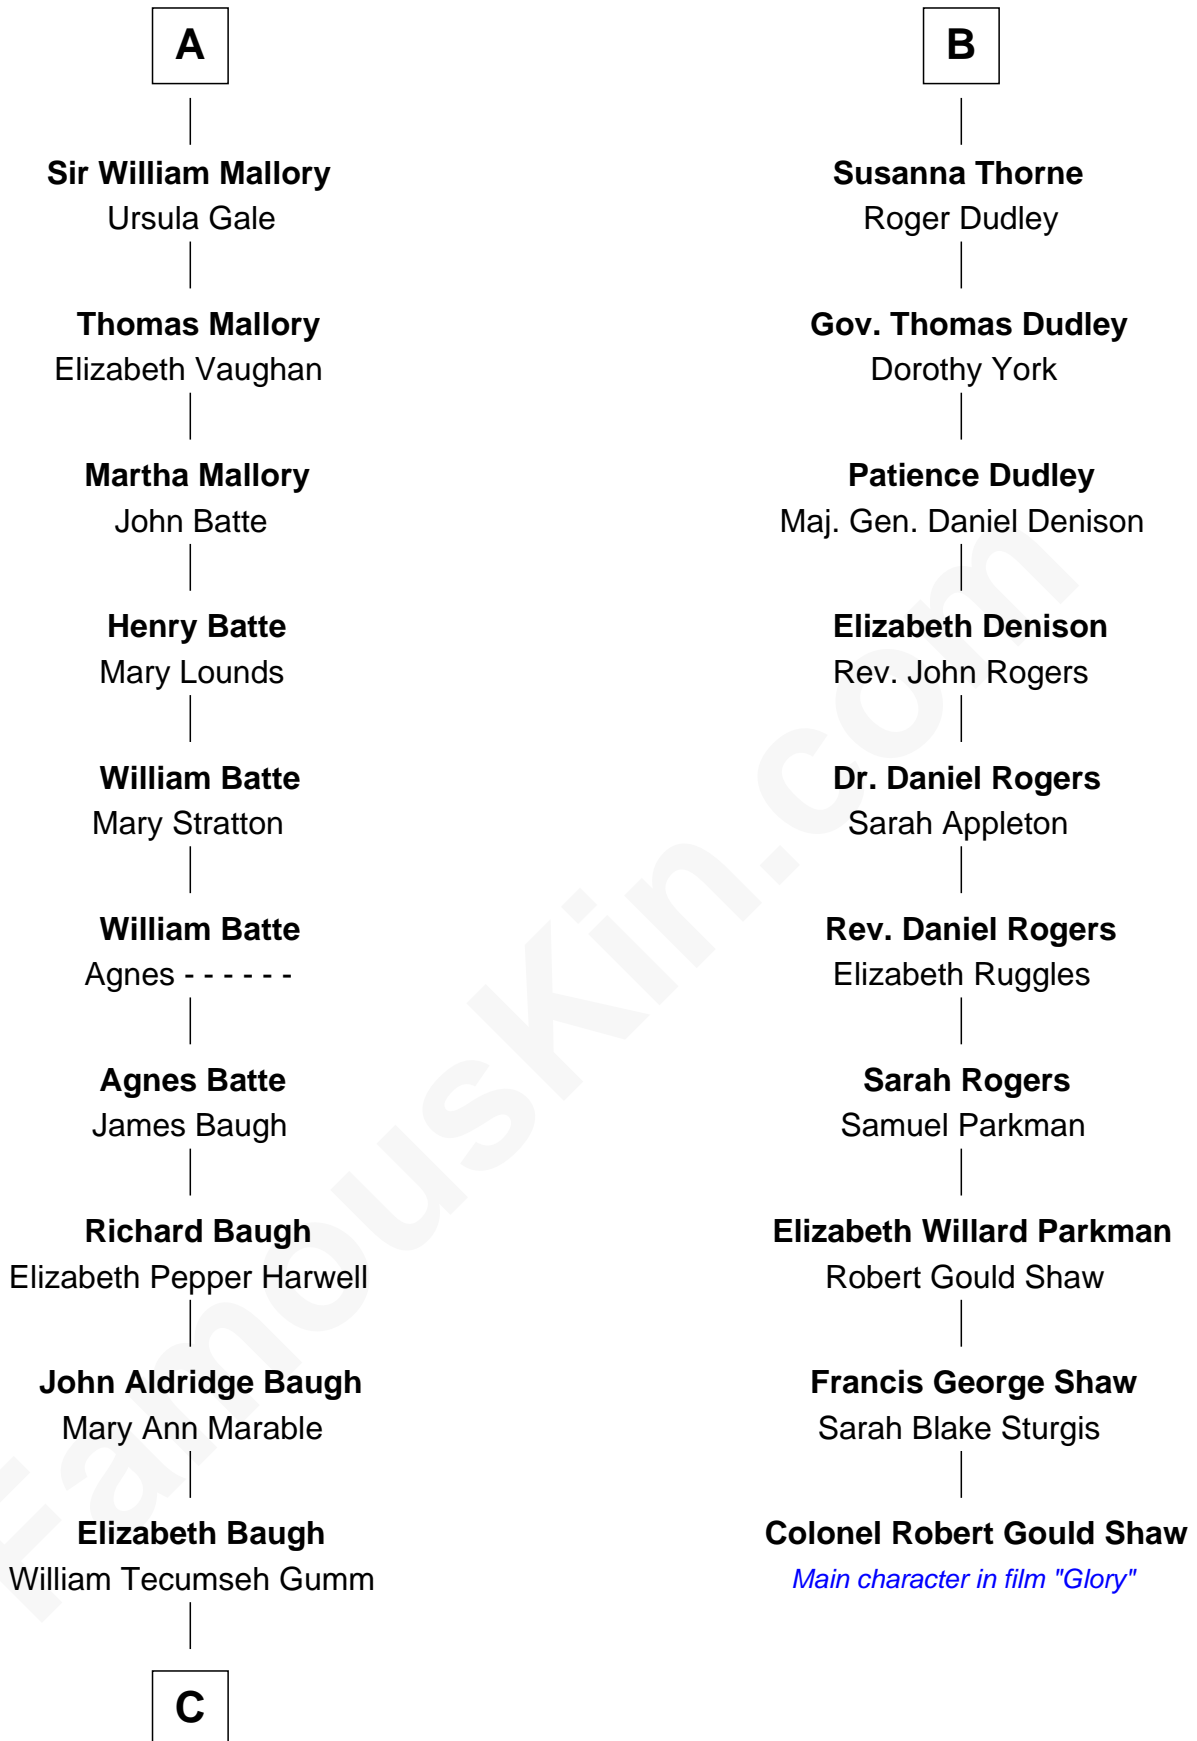

# FamousKin.com Relationship Chart of

**Liza Minnelli**

*Singer and Actress*

16th cousin 3 times removed of

**Colonel Robert Gould Shaw**

*U.S. Civil War leader of film "Glory" fame*

**Sir John Grey**

Avice Marmion

**Sir Robert Grey**  
Lora de St. Quintin

**Elizabeth Grey**  
Henry FitzHugh

**Sir William FitzHugh**  
Margery Willoughby

**Lora FitzHugh**  
Sir John Constable

**Joan Constable**  
Sir William Mallory

**Sir John Mallory**  
Margaret Thwaites

**Sir William Mallory**  
Jane Norton

**A**

**Maud Grey**

Sir Thomas Harcourt

**Sir Thomas Harcourt**  
Jane Fraunceys

**Sir Richard Harcourt**  
Edith St. Clair

**Alice Harcourt**  
William Bessiles

**Elizabeth Bessiles**  
Richard Fettiplace

**Anne Fettiplace**  
Edward Purefoy

**Mary Purefoy**  
Thomas Thorne

**B**

**C**

Francis Avent Gumm

Ethel Marian Milne

Frances Ethel Gumm

Vincent Minnelli