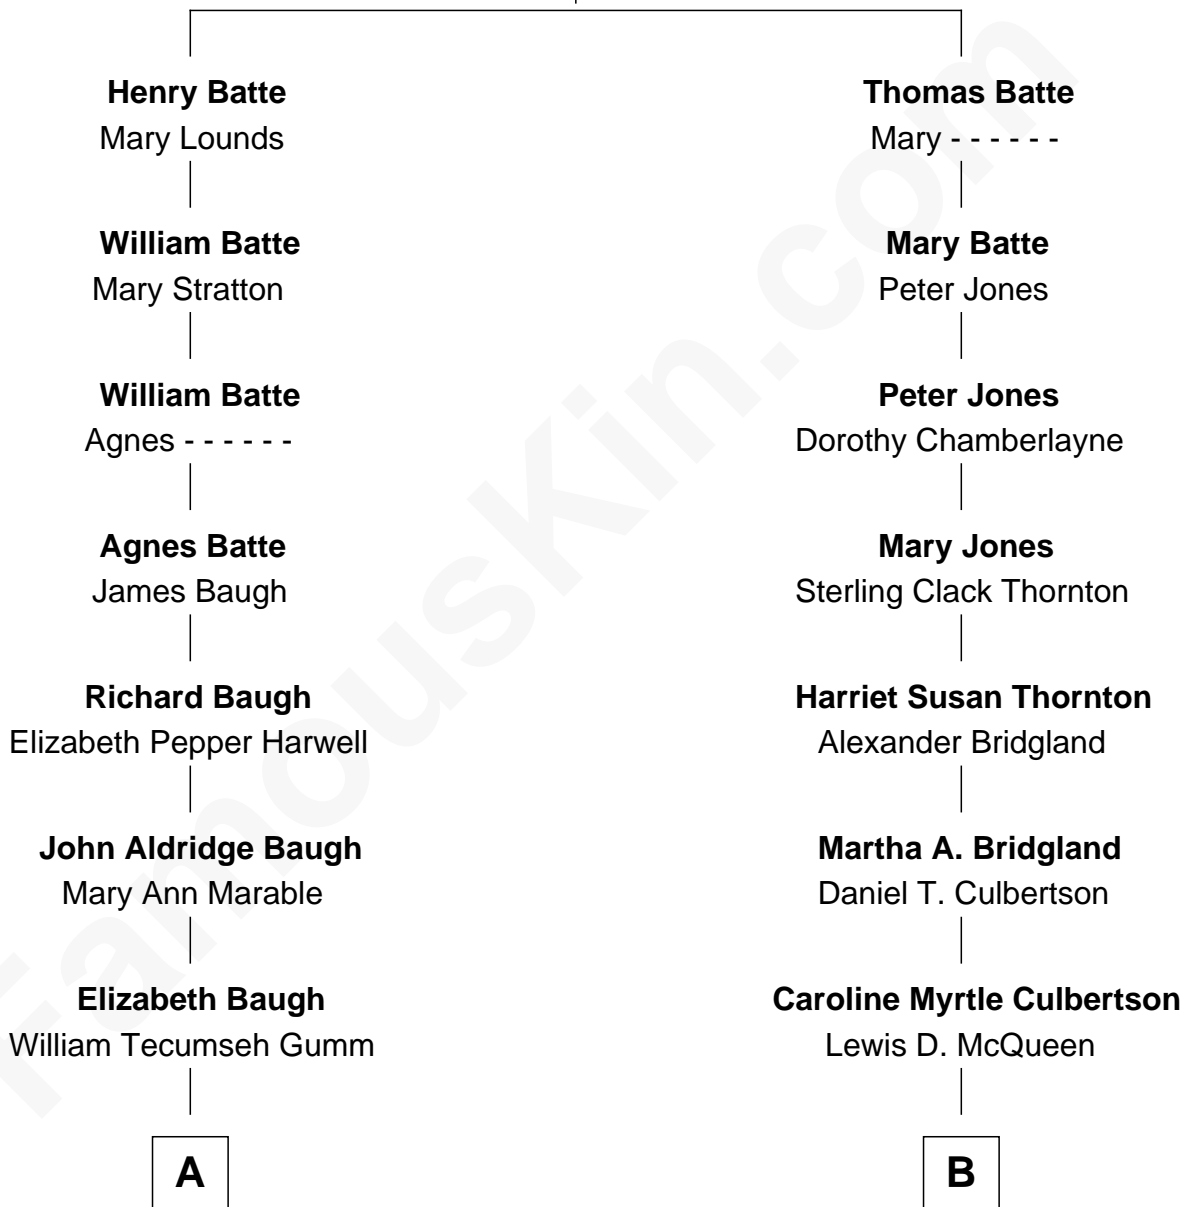

FamousKin.com Relationship Chart of

Liza Minnelli

Singer and Actress

8th cousin 1 time removed of

Steve McQueen

Movie Actor

John Batte
Martha Mallory

FamousKin.com