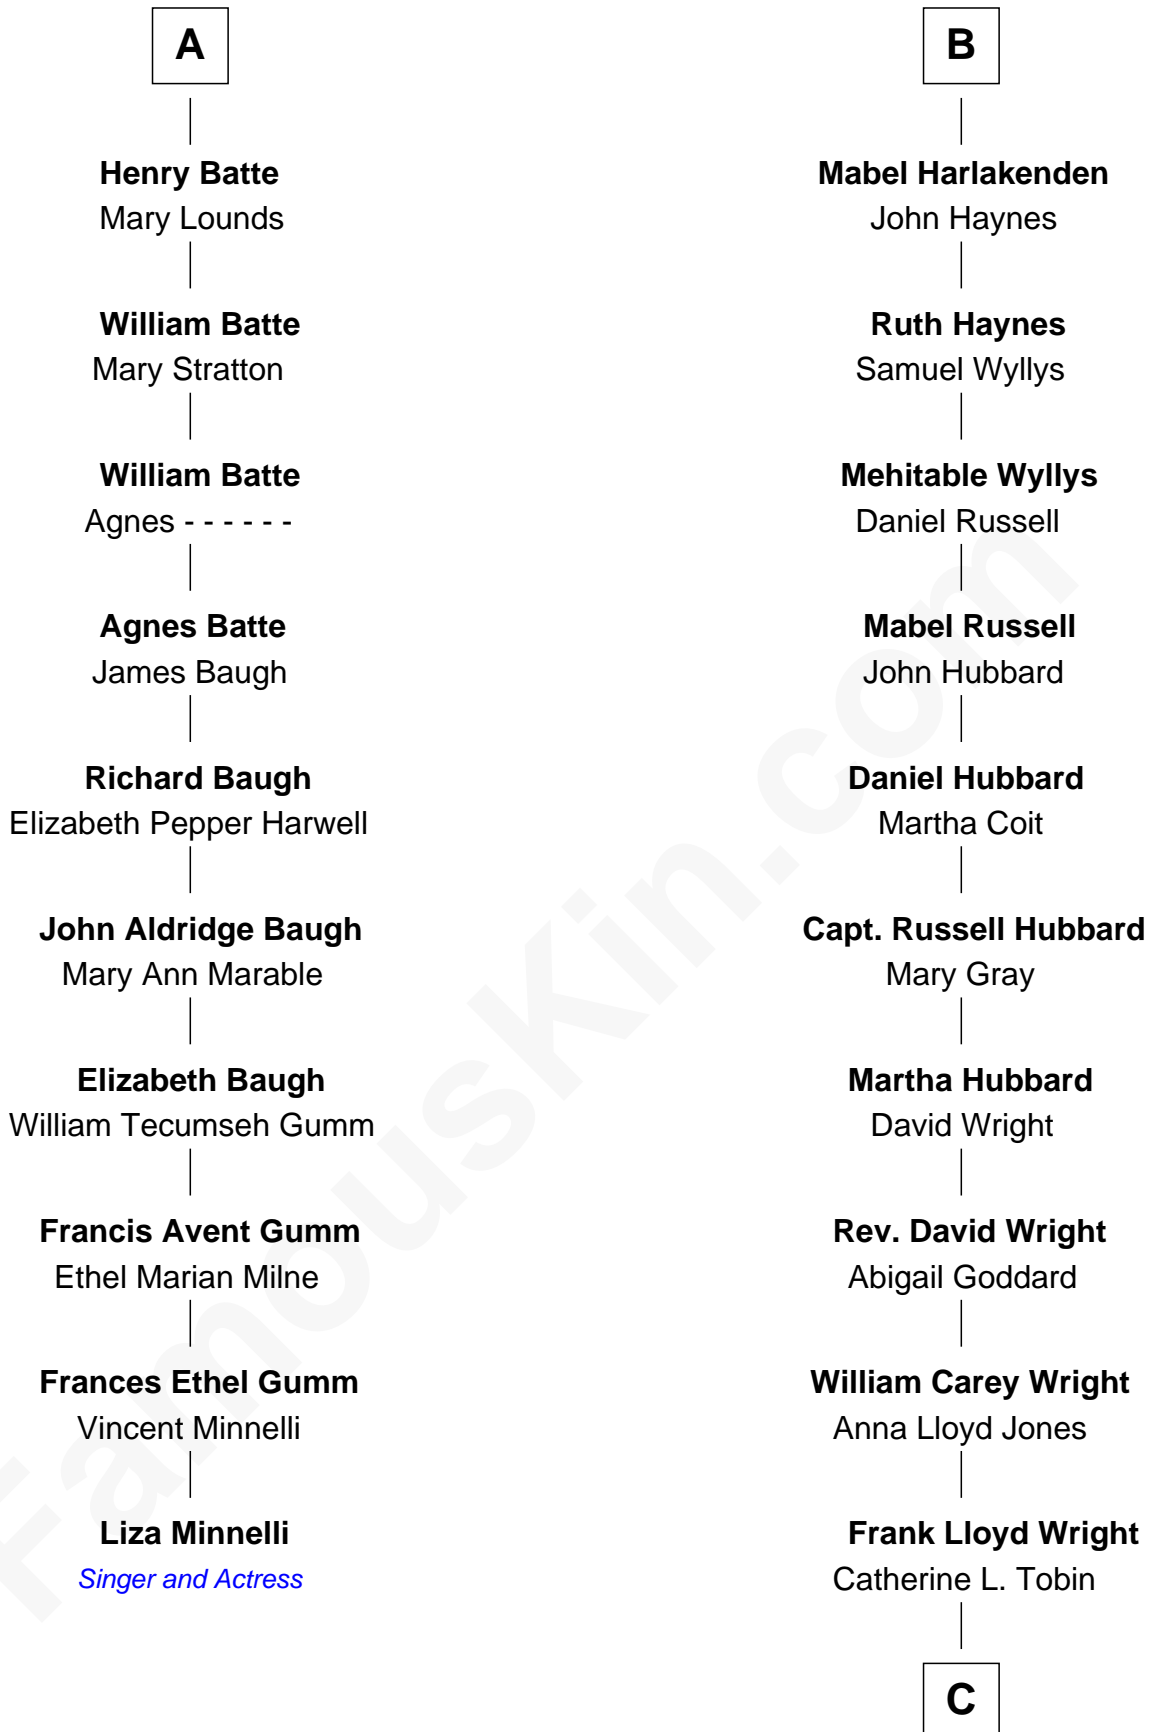

FamousKin.com Relationship Chart of

Liza Minnelli

Singer and Actress

16th cousin 2 times removed of

Anne Baxter

Movie Actress

Sir William FitzHugh

Margery Willoughby

C

Catherine Dorothy Wright

Kenneth Stuart Baxter

Anne Baxter

Movie Actress

FamousKin.com