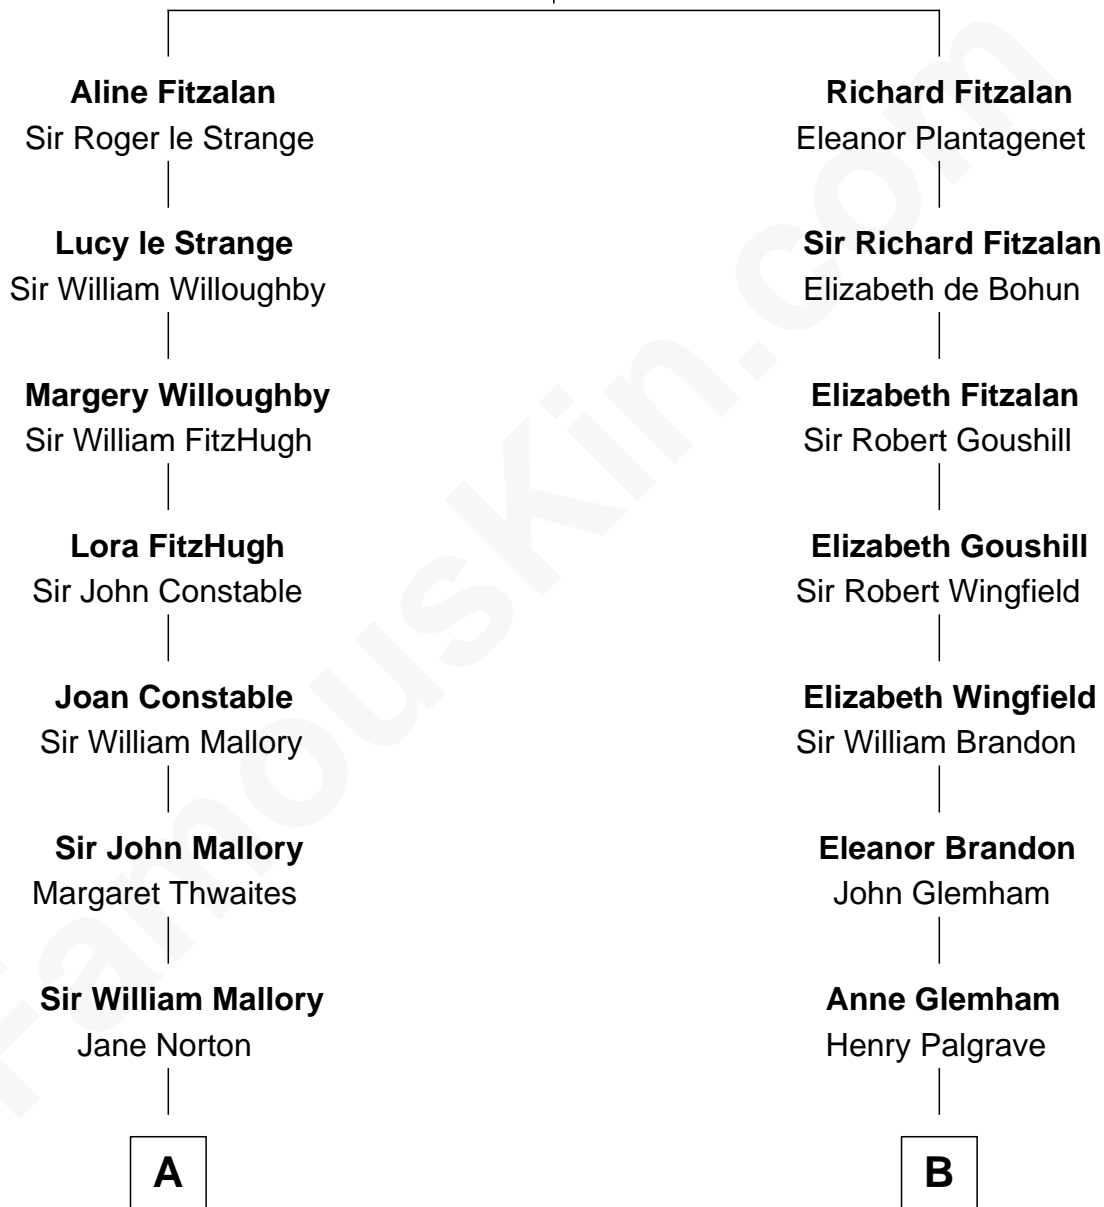

FamousKin.com Relationship Chart of

Liza Minnelli

Singer and Actress

19th cousin 2 times removed of

George H. W. Bush

41st U.S. President

Edmund Fitzalan

Alice de Warenne

Samuel Howard Fay

Susan Montfort Shellman

Harriet Eleanor Fay

Rev. James Smith Bush

Samuel Prescott Bush

Flora Sheldon

Prescott Sheldon Bush

Dorothy Wear Walker