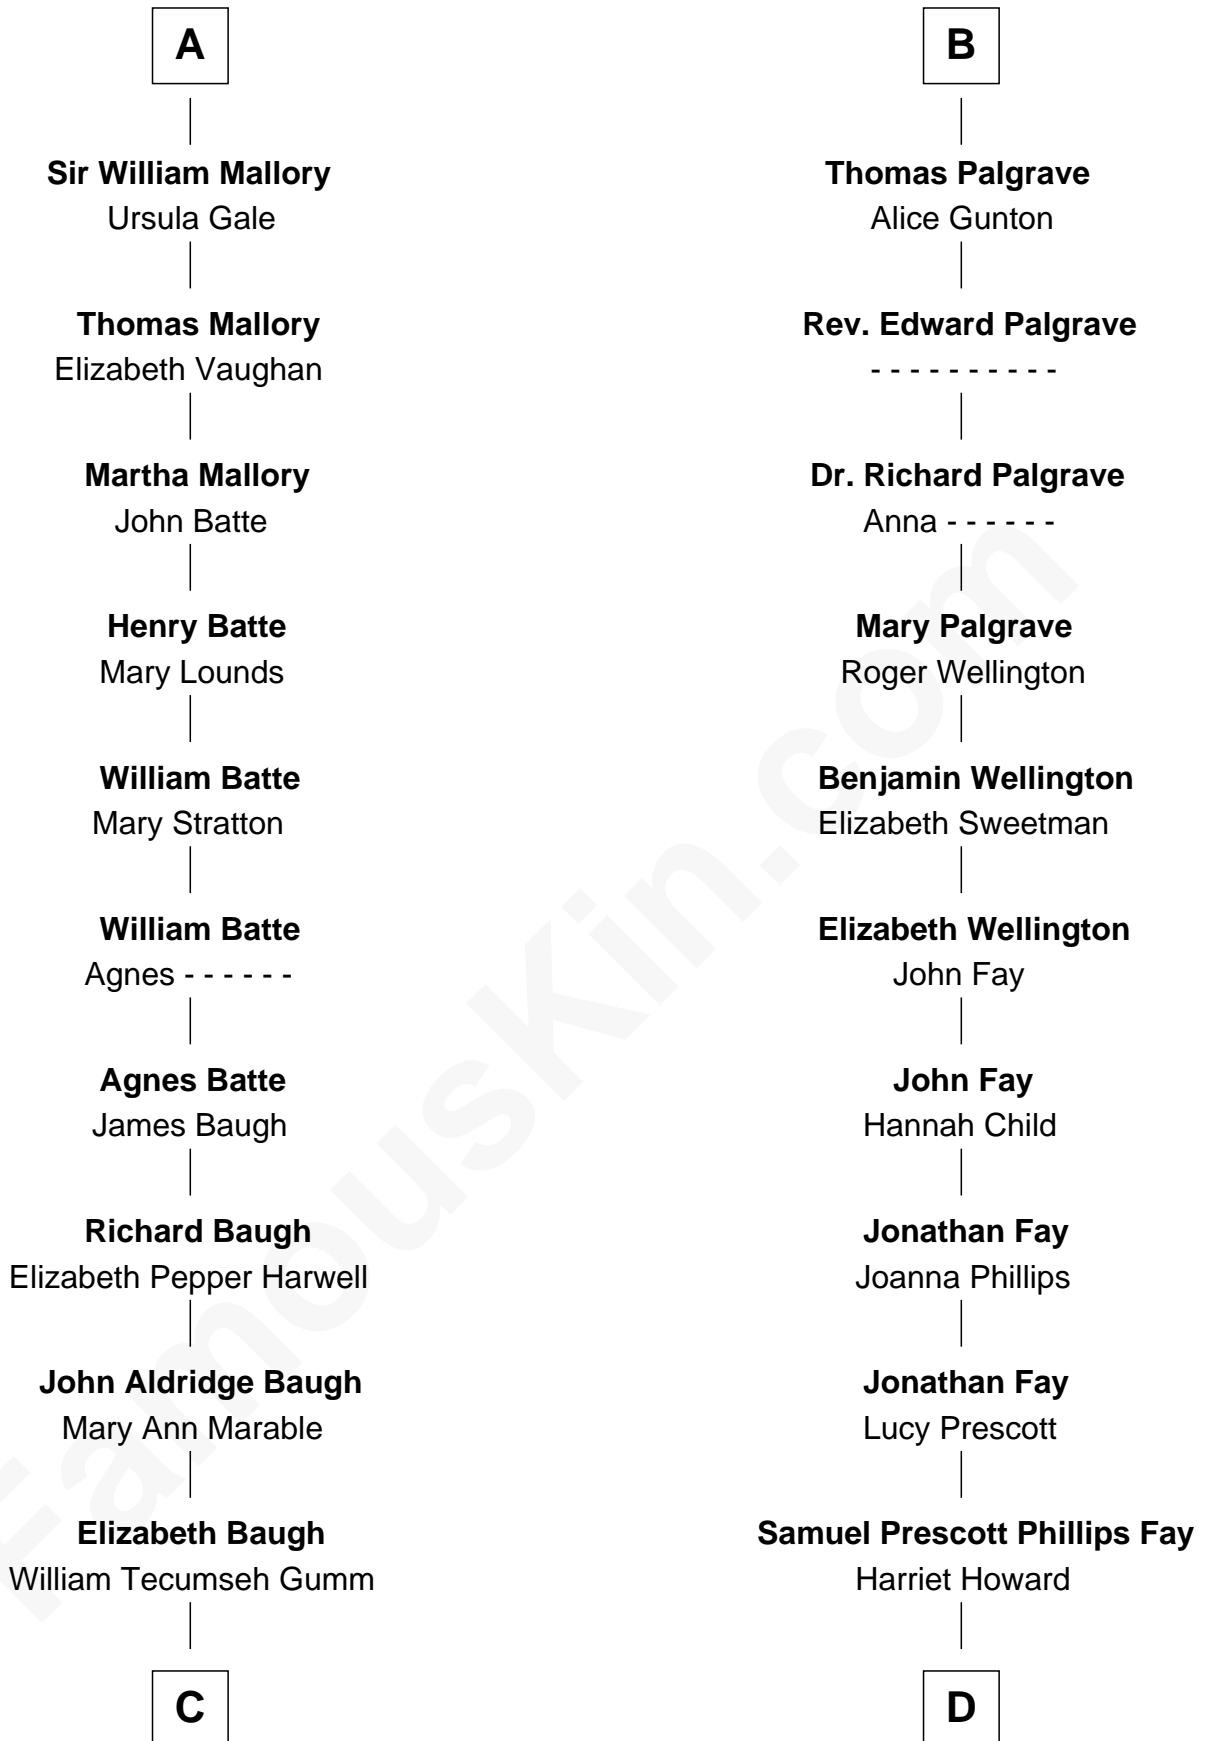

FamousKin.com Relationship Chart of

Liza Minnelli

Singer and Actress

19th cousin 2 times removed of

George H. W. Bush

41st U.S. President

Edmund Fitzalan

Alice de Warenne

Samuel Howard Fay

Susan Montfort Shellman

Harriet Eleanor Fay

Rev. James Smith Bush

Samuel Prescott Bush

Flora Sheldon

Prescott Sheldon Bush

Dorothy Wear Walker