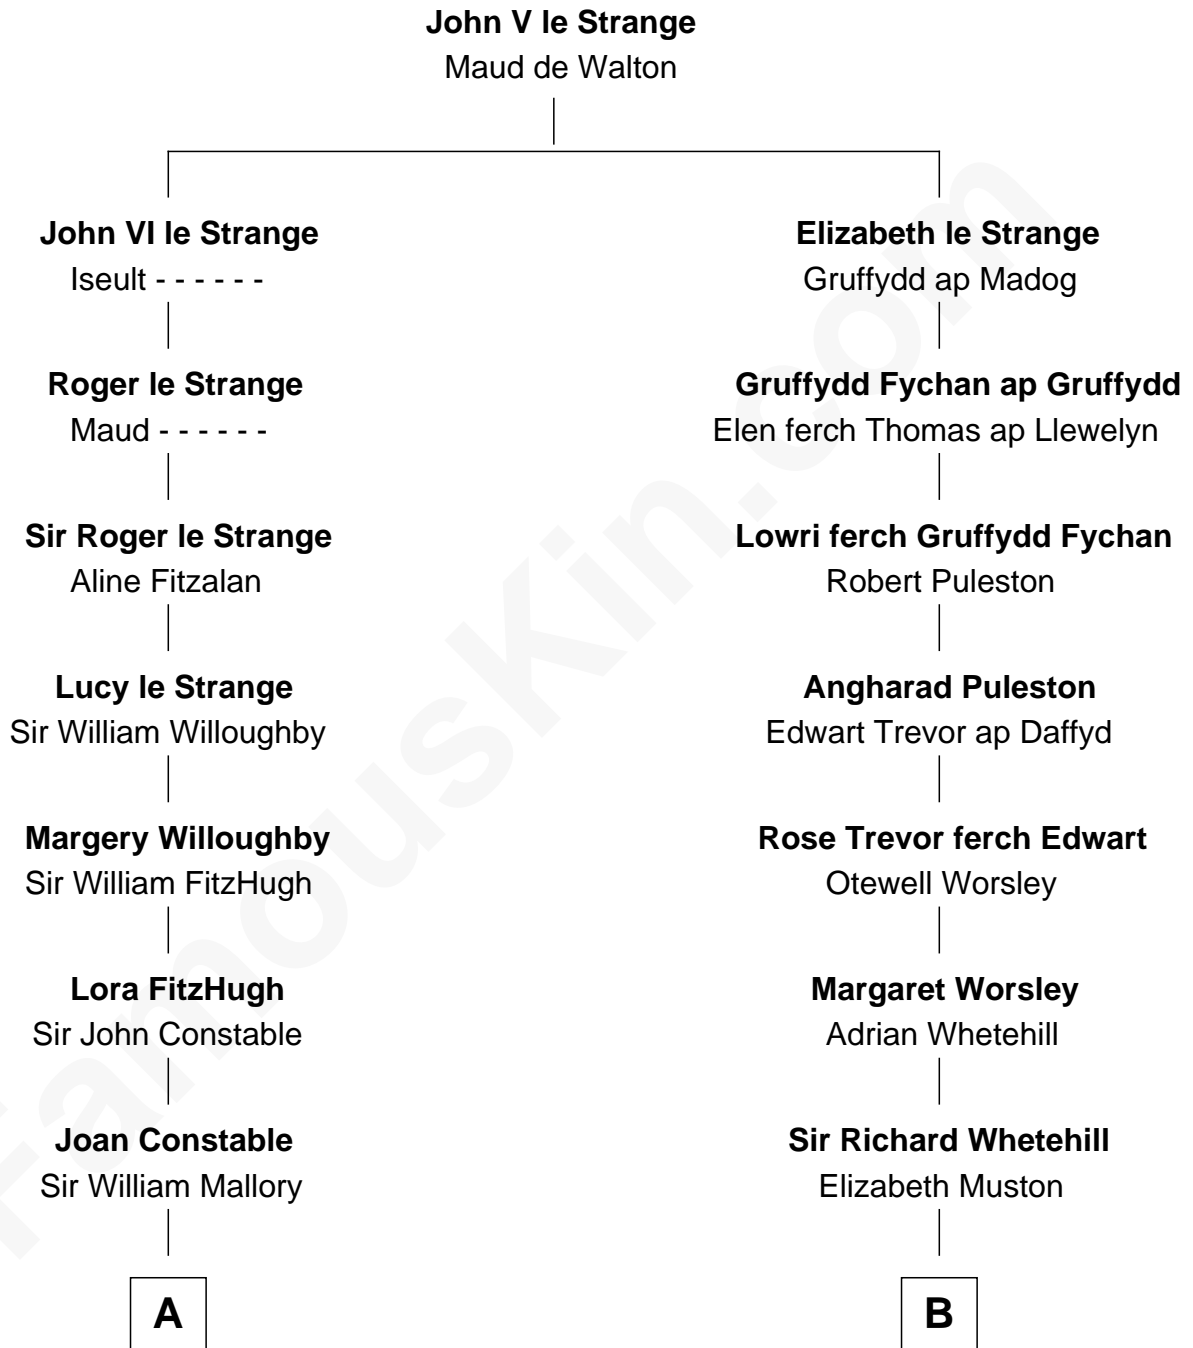

FamousKin.com Relationship Chart of

Liza Minnelli

Singer and Actress

16th cousin 5 times removed of

Eliphalet Remington

Founder of Remington Arms Company

C

John Aldridge Baugh