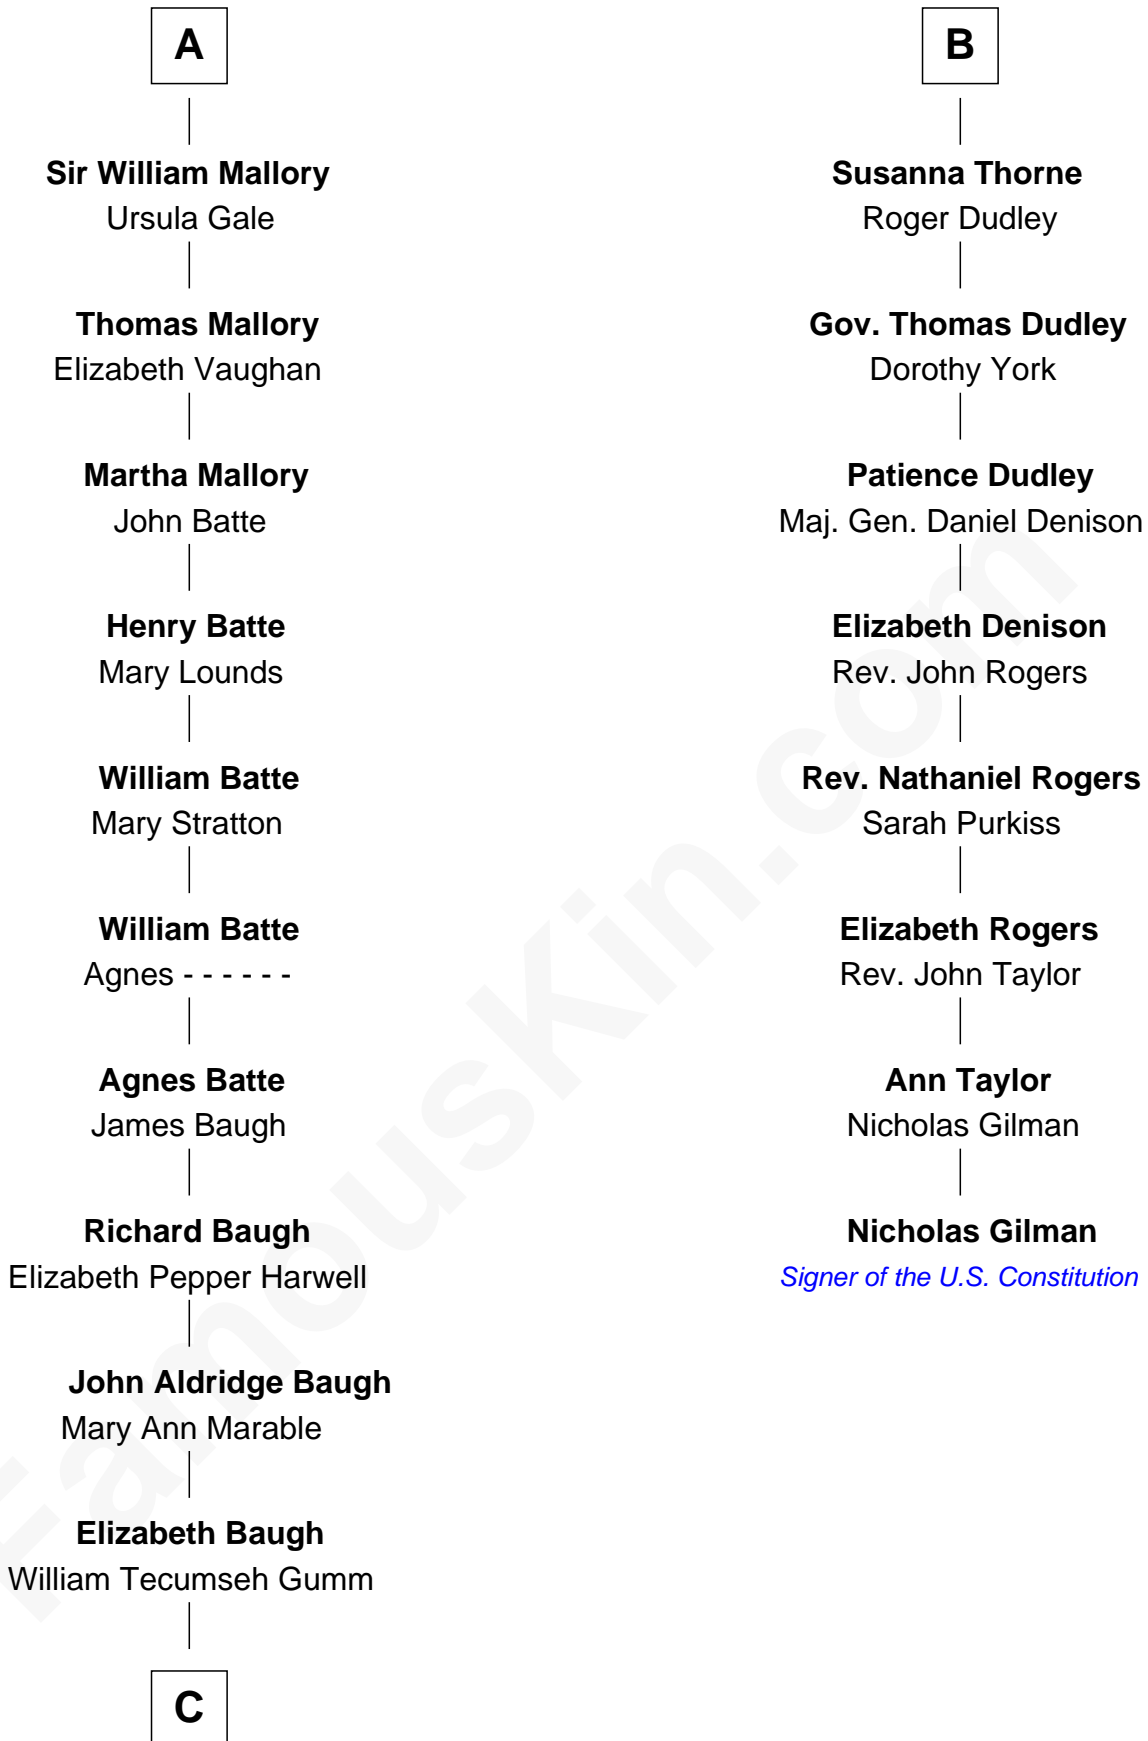

FamousKin.com Relationship Chart of

Liza Minnelli

Singer and Actress

14th cousin 5 times removed of

Nicholas Gilman

Signer of the U.S. Constitution

Sir John Grey

Avice Marmion

Sir Robert Grey
Lora de St. Quintin

Elizabeth Grey
Henry FitzHugh

Sir William FitzHugh
Margery Willoughby

Lora FitzHugh
Sir John Constable

Joan Constable
Sir William Mallory

Sir John Mallory
Margaret Thwaites

Sir William Mallory
Jane Norton

A

Maud Grey

Sir Thomas Harcourt

Sir Thomas Harcourt
Jane Fraunceys

Sir Richard Harcourt
Edith St. Clair

Alice Harcourt
William Bessiles

Elizabeth Bessiles
Richard Fettiplace

Anne Fettiplace
Edward Purefoy

Mary Purefoy
Thomas Thorne

B

C

Francis Avent Gumm

Ethel Marian Milne

Frances Ethel Gumm

Vincent Minnelli