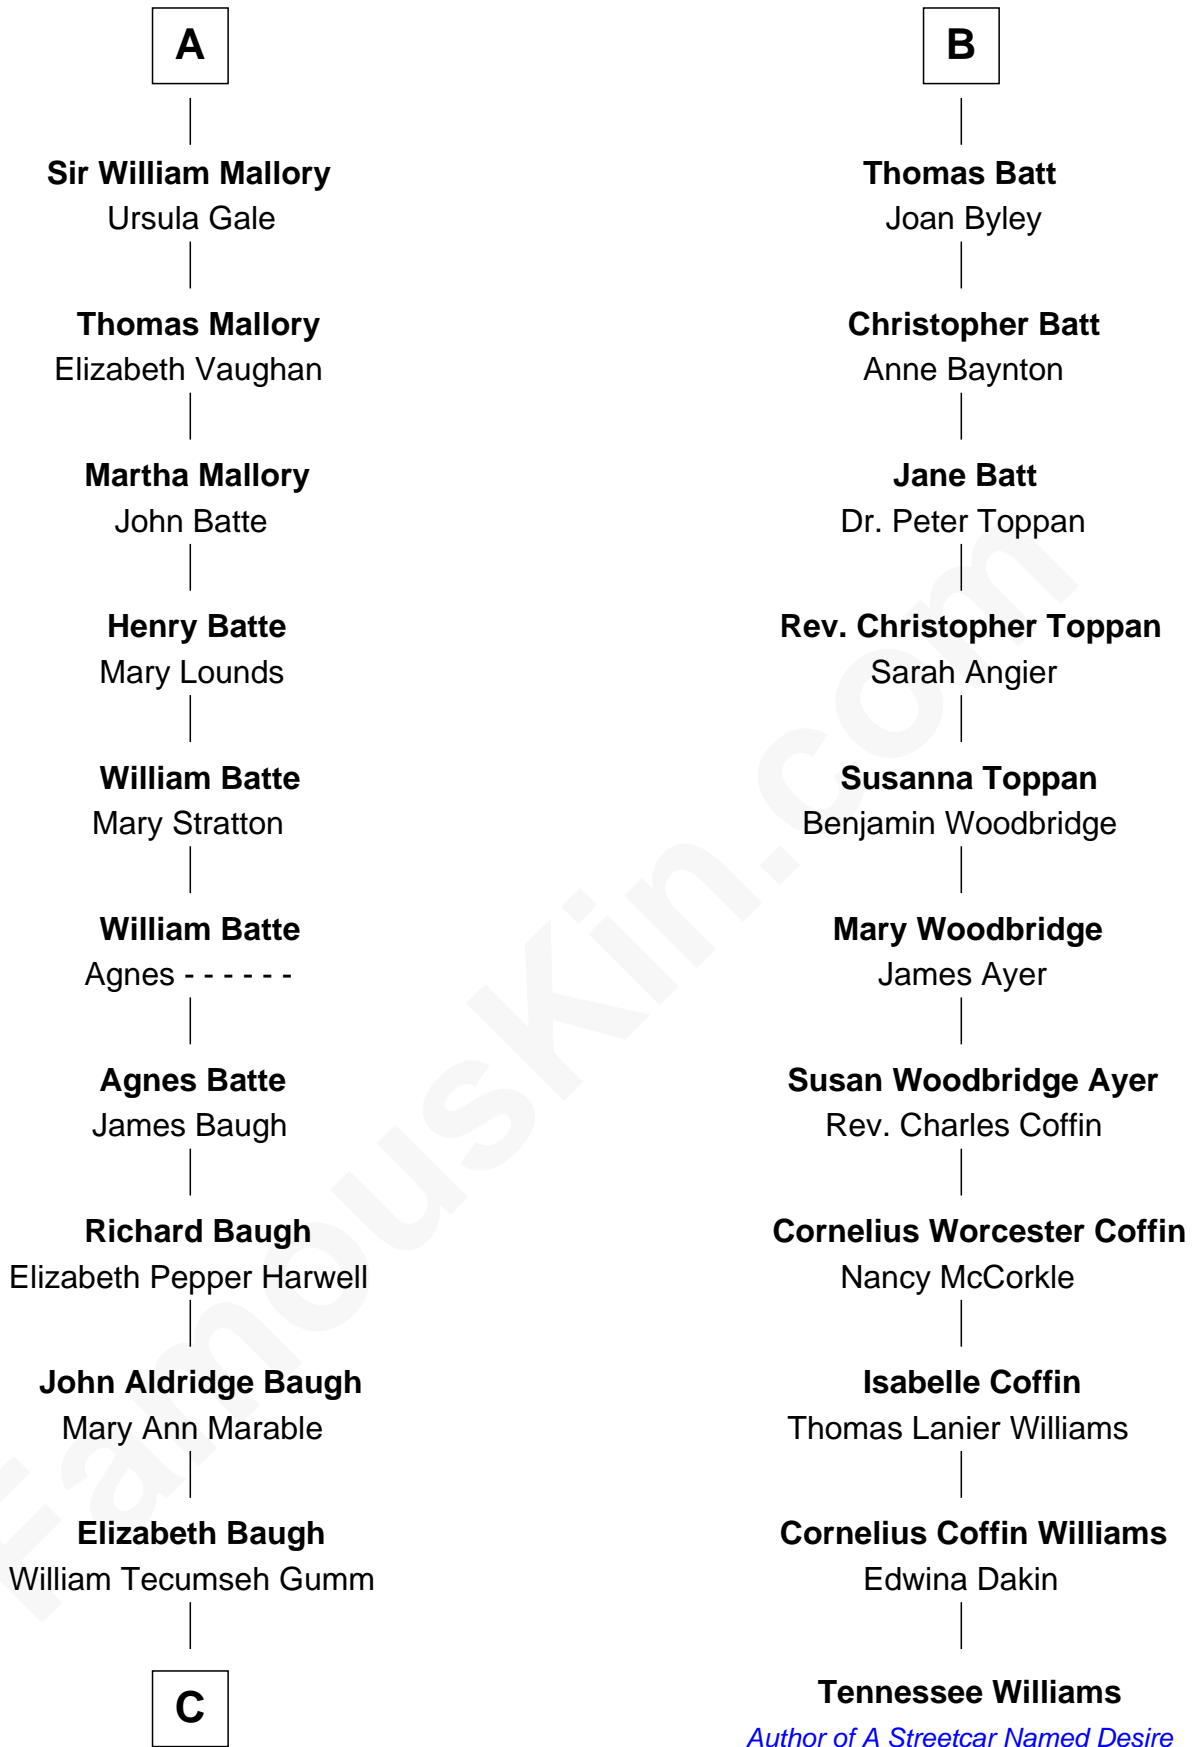

# FamousKin.com Relationship Chart of

**Liza Minnelli**

*Singer and Actress*

17th cousin 2 times removed of

**Tennessee Williams**

*Author of A Streetcar Named Desire*

**C**

Francis Avent Gumm

Ethel Marian Milne

Frances Ethel Gumm

Vincent Minnelli

**Liza Minnelli**

*Singer and Actress*

FamousKin.com