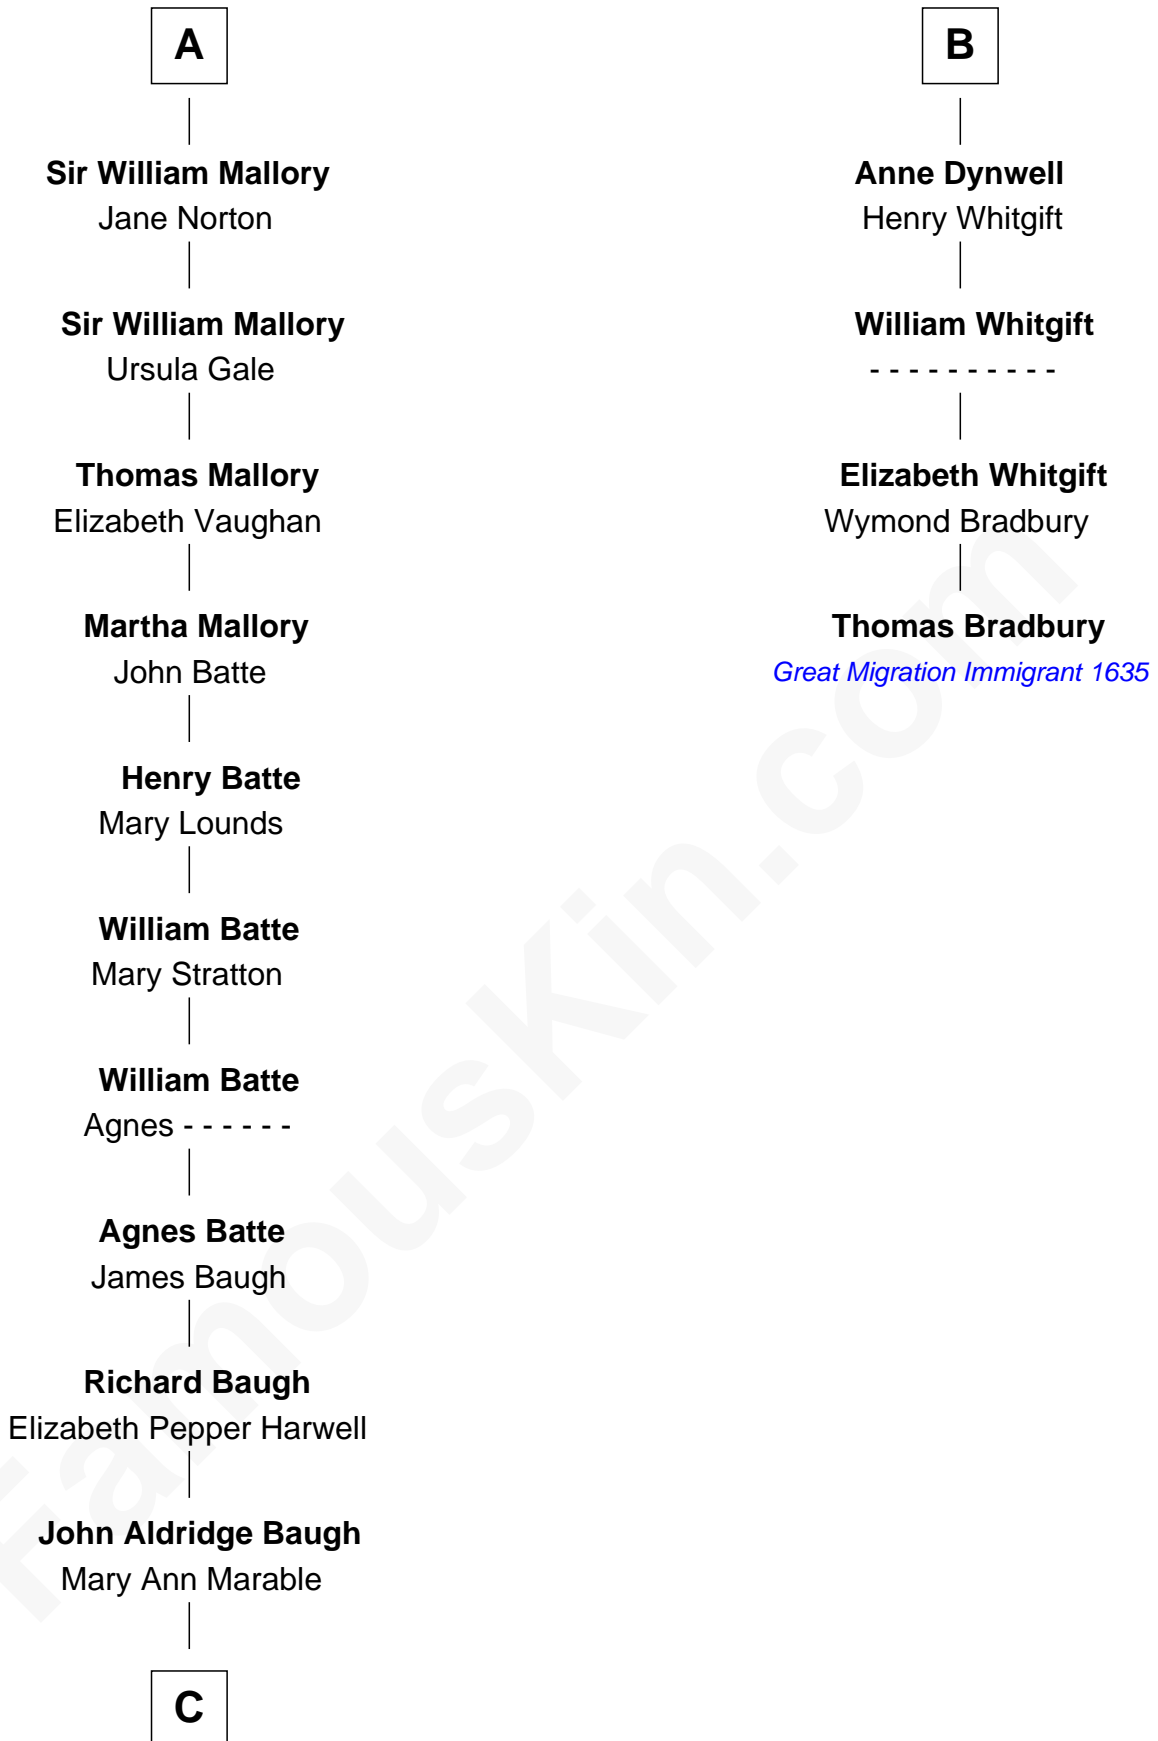

# FamousKin.com Relationship Chart of

**Liza Minnelli**

*Singer and Actress*

10th cousin 10 times removed of

**Thomas Bradbury**

*(c1610/11 - 1694/5) Great Migration Immigrant 1635*

**Sir Geoffrey le Scrope**

Ivetta de Ros

**C**

**Elizabeth Baugh**  
William Tecumseh Gumm

**Francis Avent Gumm**  
Ethel Marian Milne

**Frances Ethel Gumm**  
Vincent Minnelli

**Liza Minnelli**  
*Singer and Actress*

FamousKin.com