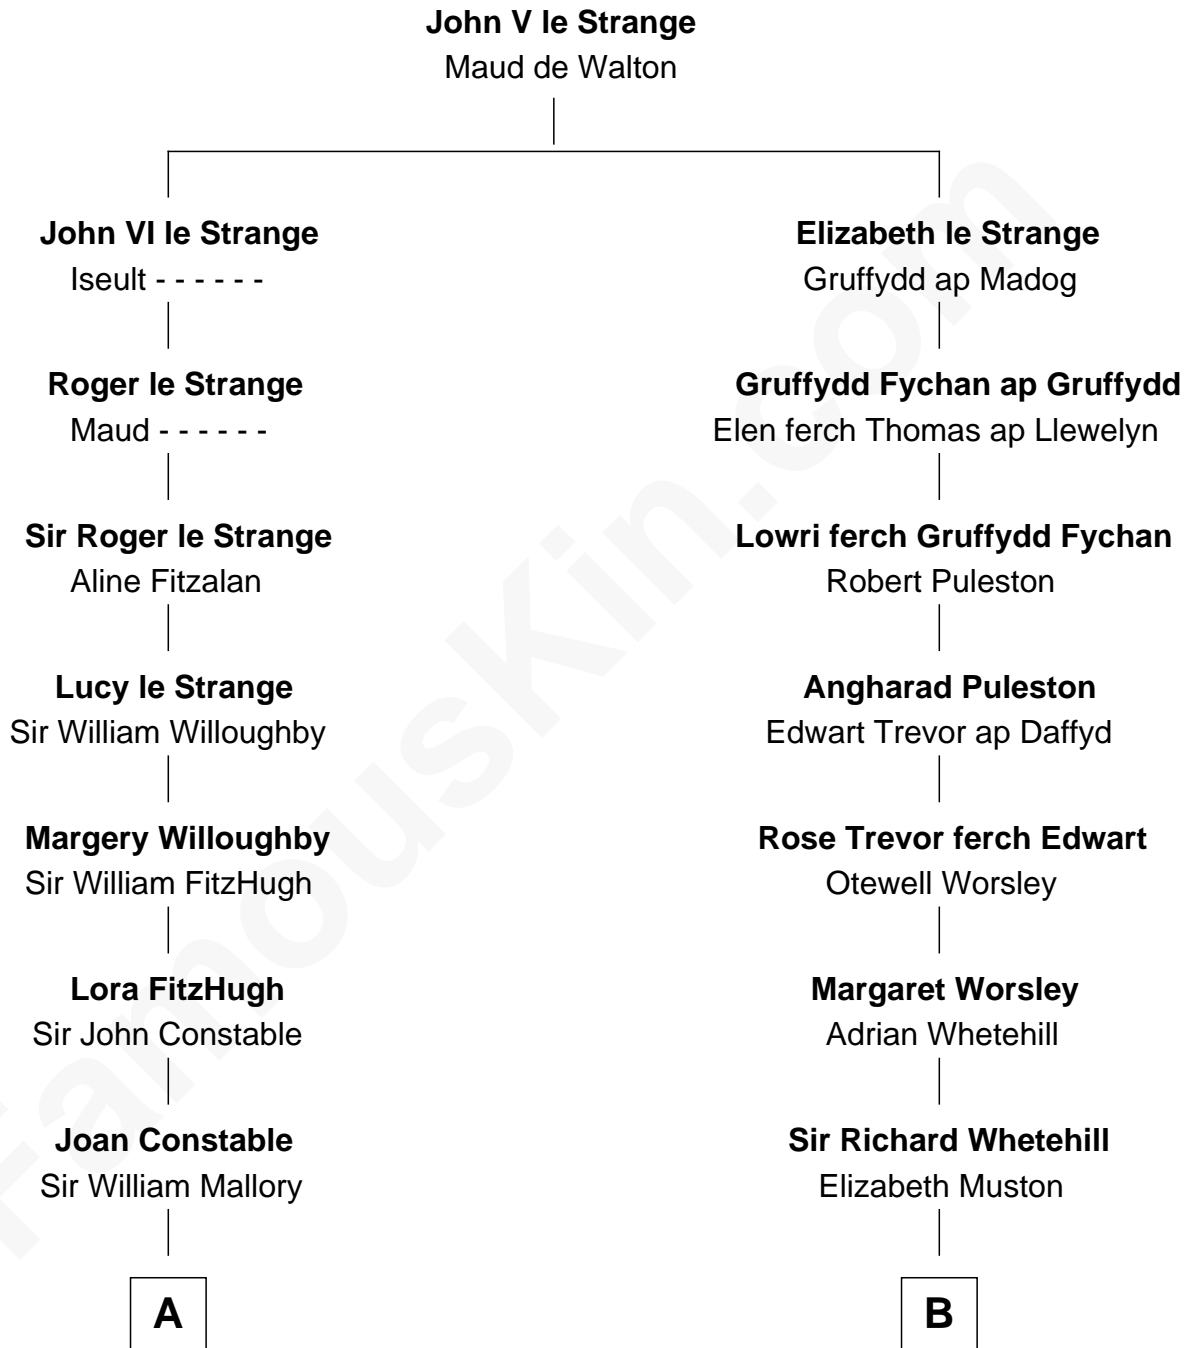

FamousKin.com Relationship Chart of

Liza Minnelli

Singer and Actress

21st cousin of

Bill Gates

Founder of Microsoft

C

John Aldridge Baugh