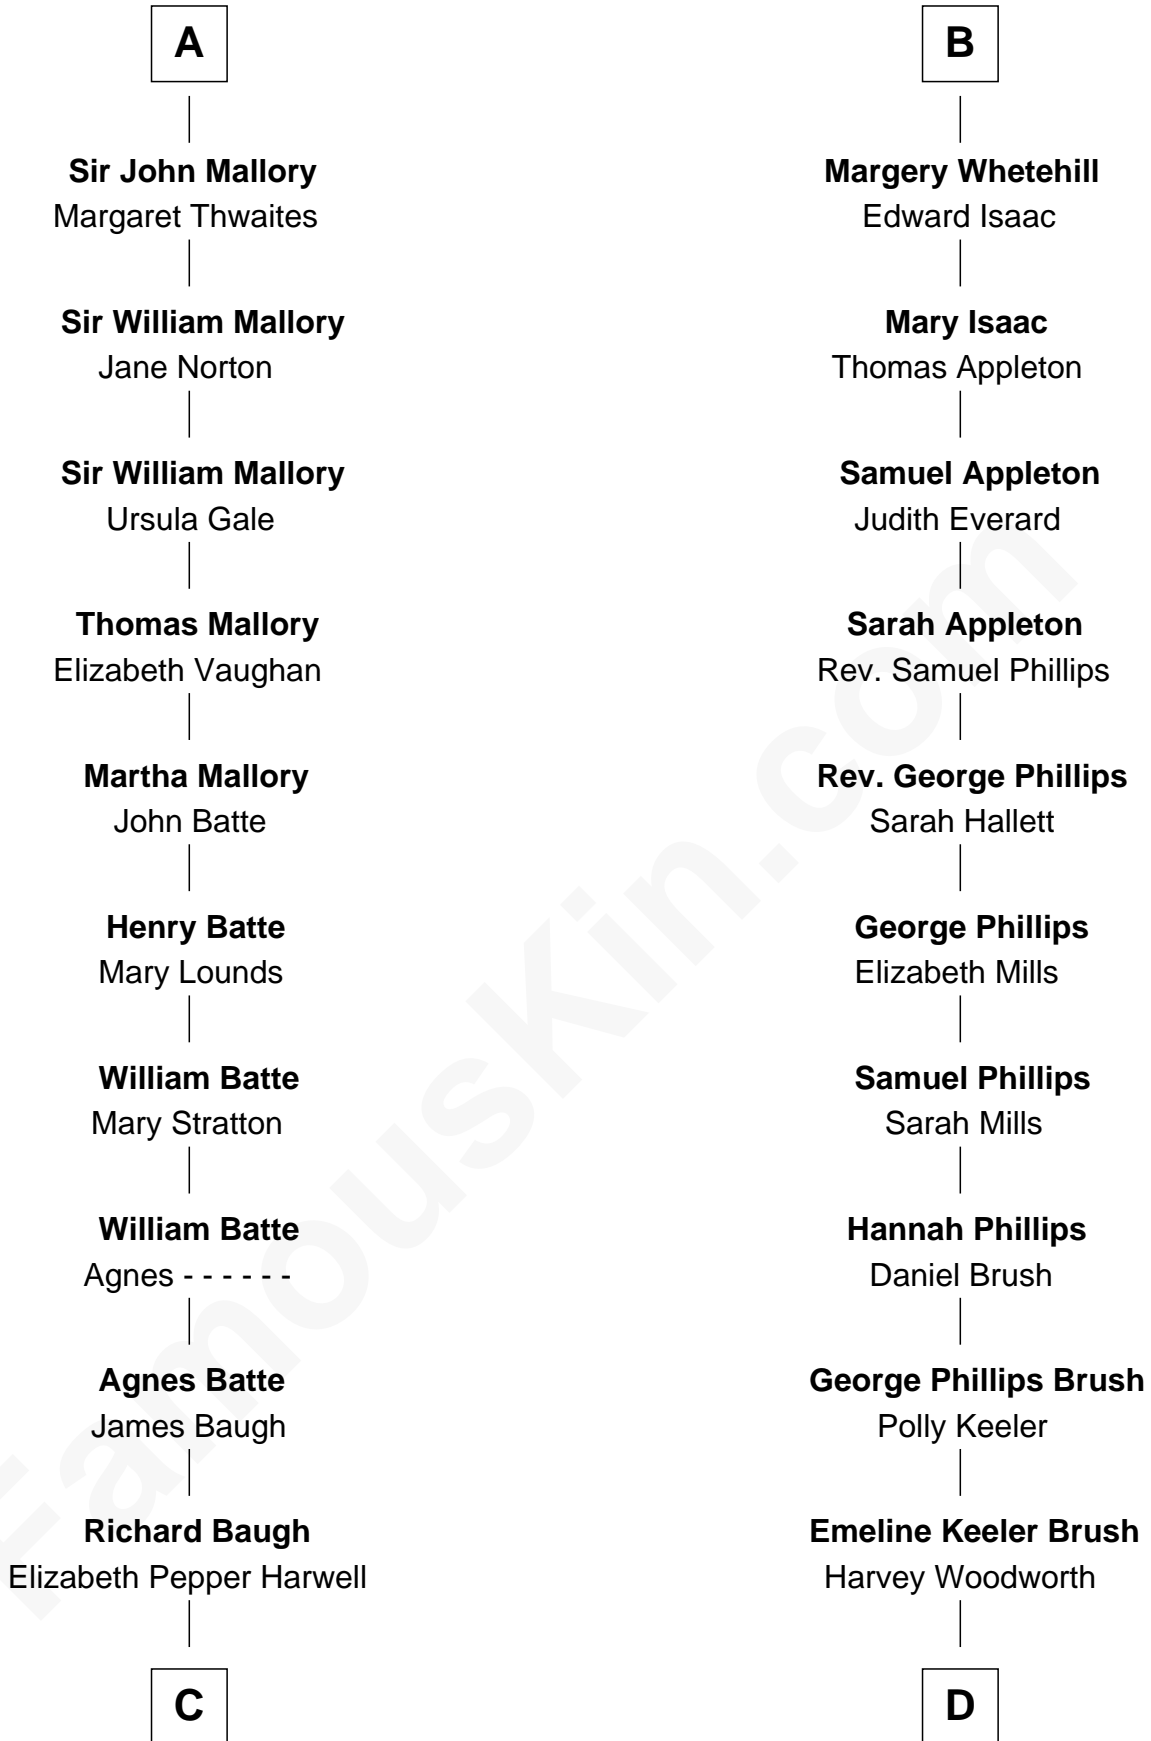

FamousKin.com Relationship Chart of

Liza Minnelli

Singer and Actress

21st cousin of

Bill Gates

Founder of Microsoft

C

John Aldridge Baugh

Mary Ann Marable

Elizabeth Baugh

William Tecumseh Gumm

Francis Avent Gumm

Ethel Marian Milne

Frances Ethel Gumm

Vincent Minnelli

Liza Minnelli

Singer and Actress

D

Louise Marie Woodworth

Thomas George Maxwell

James W. Maxwell

Belle Oakley

James Willard Maxwell

Adelle Thompson