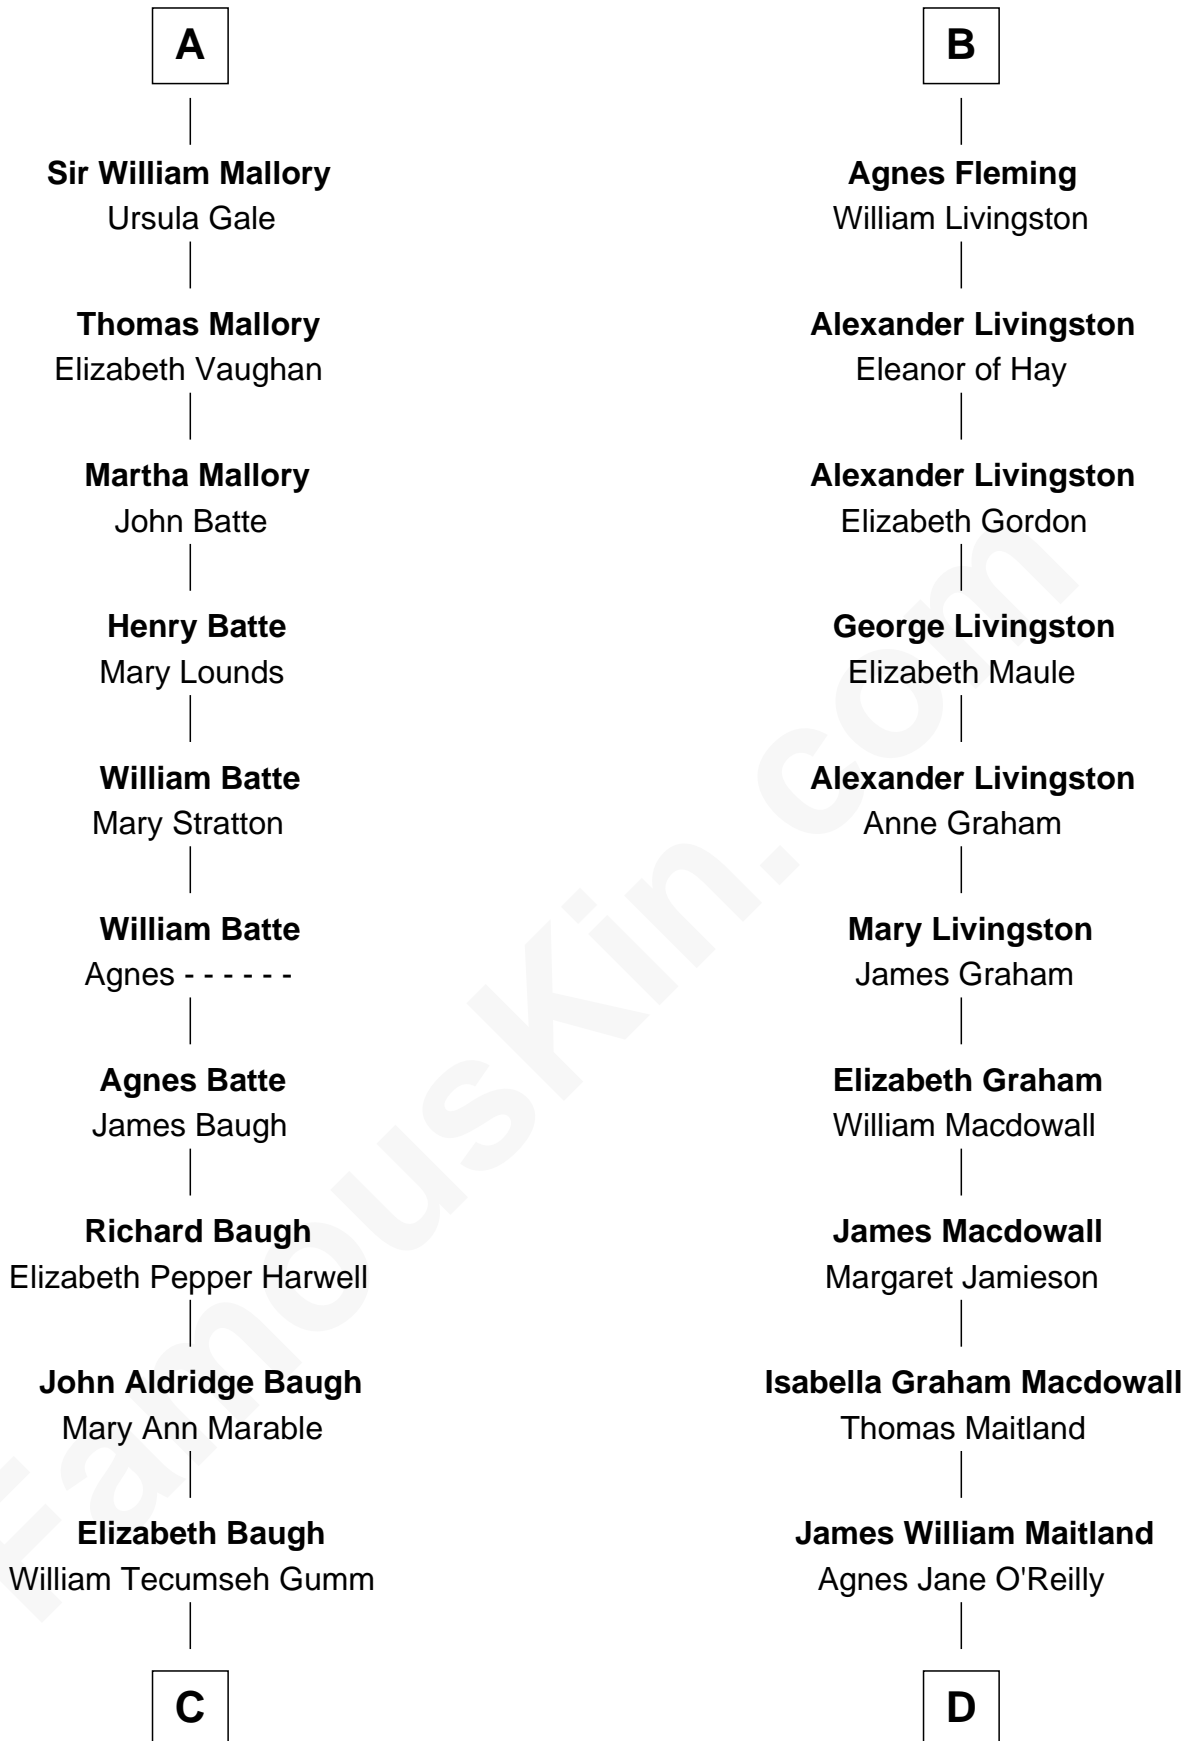

# FamousKin.com Relationship Chart of

**Liza Minnelli**

*Singer and Actress*

19th cousin 1 time removed of

**Howard Dean**

*79th Governor of Vermont*

**Edmund Fitzalan**

Alice de Warenne

Eleanor Plantagenet

**Alice Fitzalan**

Sir Thomas de Holand

**Margaret de Holand**

Sir John Beaufort

**Joan Beaufort**

Sir James Stewart

**Sir James Stewart**

Margaret - - - - -

**Agnes Stewart**

James IV, King of Scotland

**Janet Stewart**

Malcolm Fleming

**B**

**C**

**Francis Avent Gumm**