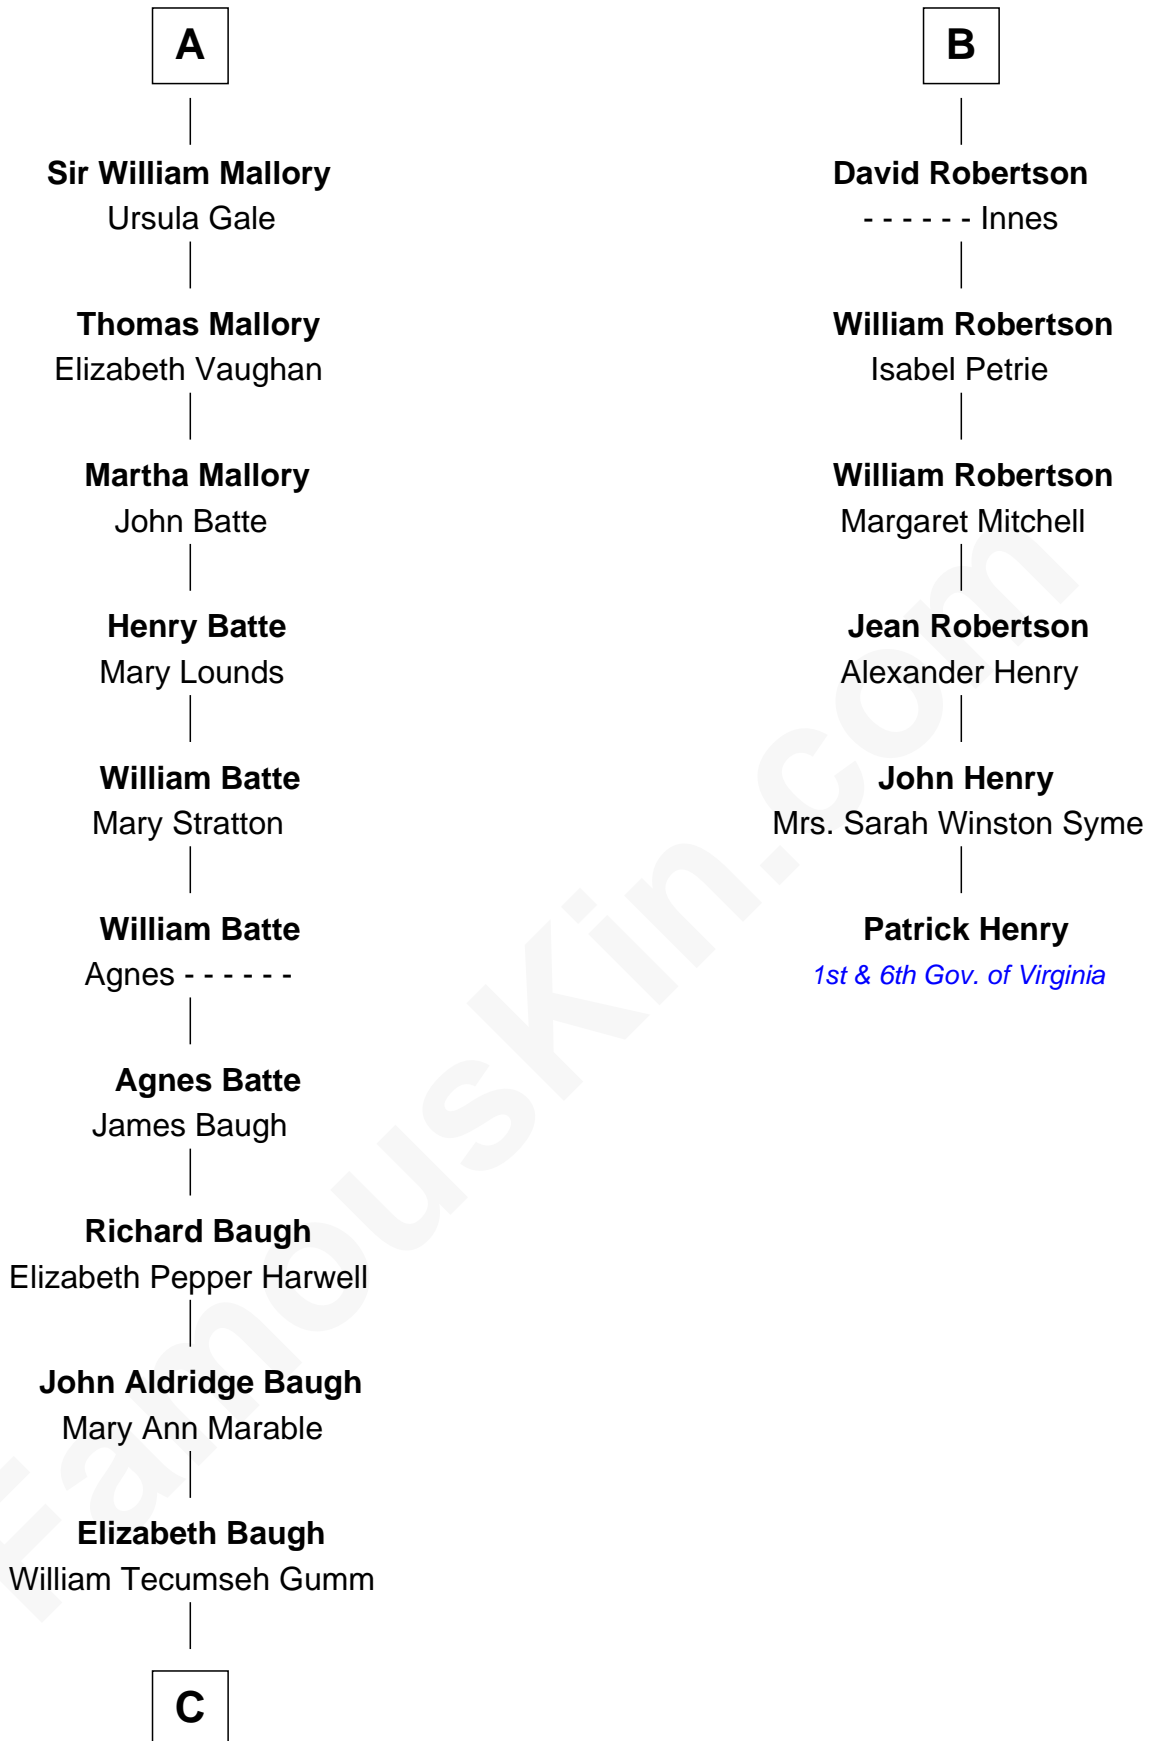

FamousKin.com Relationship Chart of

Liza Minnelli

Singer and Actress

12th cousin 7 times removed of

Patrick Henry

1st and 6th Governor of Virginia

Edmund Fitzalan

Alice de Warenne

Joan Constable

Sir William Mallory

Sir John Mallory

Margaret Thwaites

Sir William Mallory

Jane Norton

A

Richard Fitzalan

Eleanor Plantagenet

Alice Fitzalan

Sir Thomas de Holand

Margaret de Holand

Sir John Beaufort

Joan Beaufort

Sir James Stewart

John Stewart

Eleanor Sinclair

Elizabeth Stewart

Alexander Robertson

John Robertson

Margaret Crichton

B

C

Francis Avent Gumm