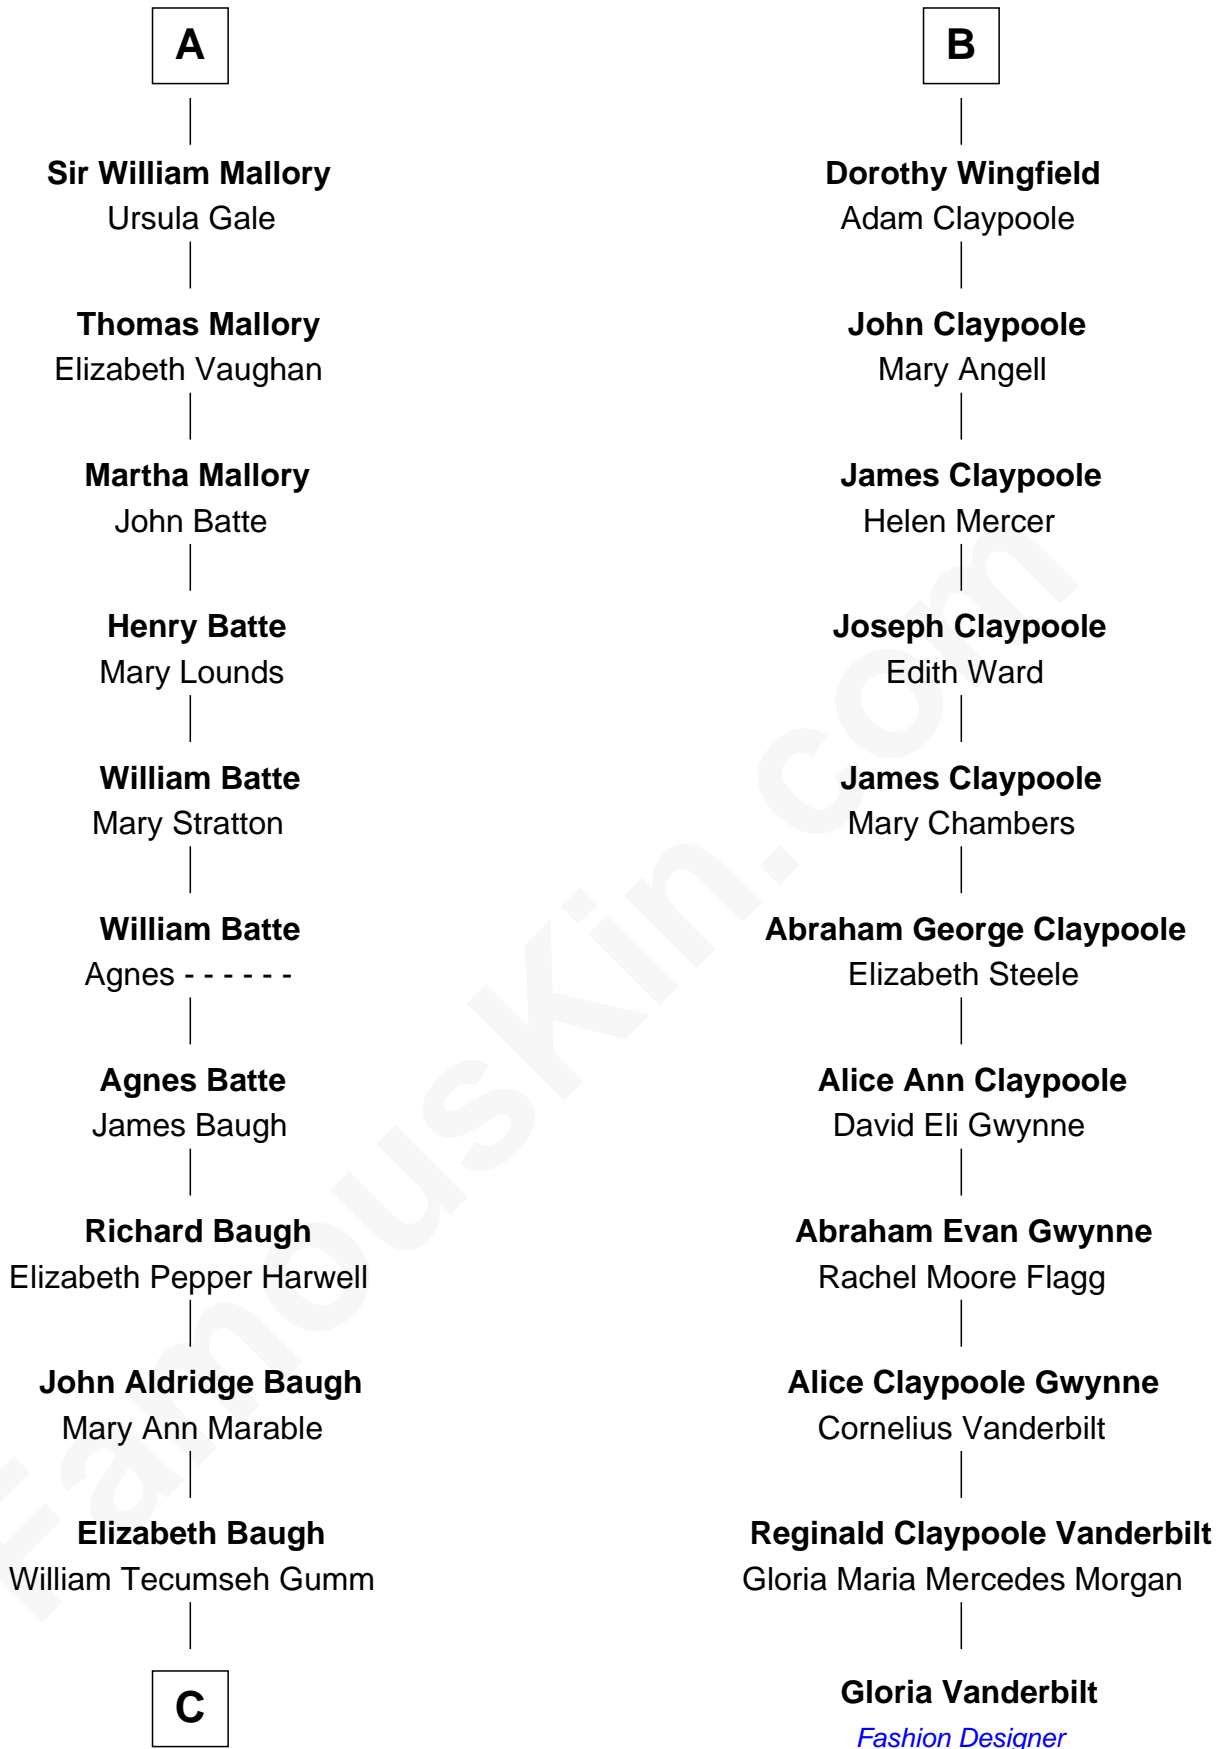

# FamousKin.com Relationship Chart of

**Liza Minnelli**

*Singer and Actress*

17th cousin 2 times removed of

**Gloria Vanderbilt**

*Fashion Designer*

**Edmund Fitzalan**

Alice de Warenne

**Joan Constable**

Sir William Mallory

**Sir John Mallory**

Margaret Thwaites

**Sir William Mallory**

Jane Norton

**A**

**Richard Fitzalan**

Eleanor Plantagenet

**Sir Richard Fitzalan**

Elizabeth de Bohun

**Elizabeth Fitzalan**

Sir Robert Goushill

**Elizabeth Goushill**

Sir Robert Wingfield

**Sir Henry Wingfield**

Elizabeth Rookes

**Robert Wingfield**

Margery Quarles

**Robert Wingfield**

Elizabeth Cecil

**B**

**C**

Francis Avent Gumm