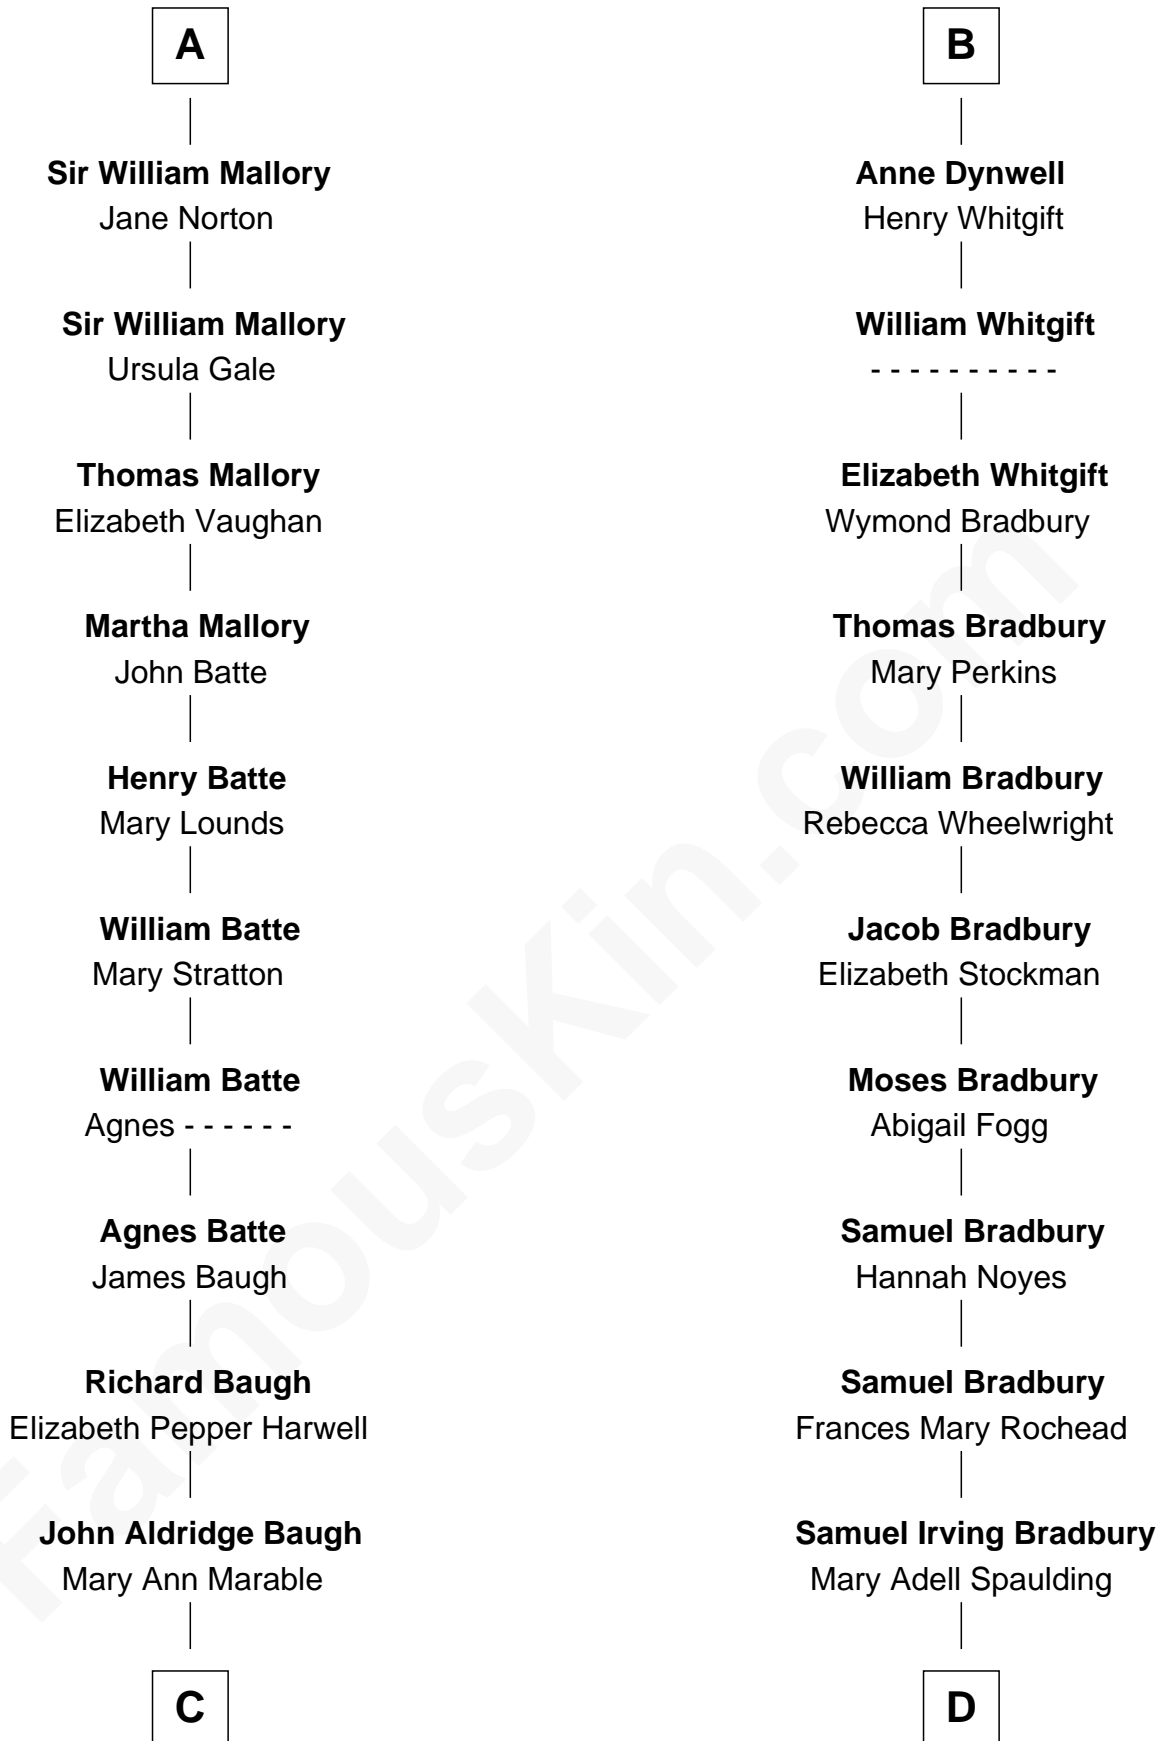

# FamousKin.com Relationship Chart of

**Liza Minnelli**

*Singer and Actress*

19th cousin 1 time removed of

**Ray Bradbury**

*Author of The Martian Chronicles*

**Sir Geoffrey le Scrope**

Ivetta de Ros

**C**

**Elizabeth Baugh**  
William Tecumseh Gumm

**Francis Avent Gumm**  
Ethel Marian Milne

**Frances Ethel Gumm**  
Vincent Minnelli

**Liza Minnelli**  
*Singer and Actress*

**D**

**Samuel Hinkston Bradbury**  
Minnie Alice Davis

**Leonard Spaulding Bradbury**  
Esther Marie Moberg

**Ray Bradbury**  
*Author of [The Martian Chronicles](#)*