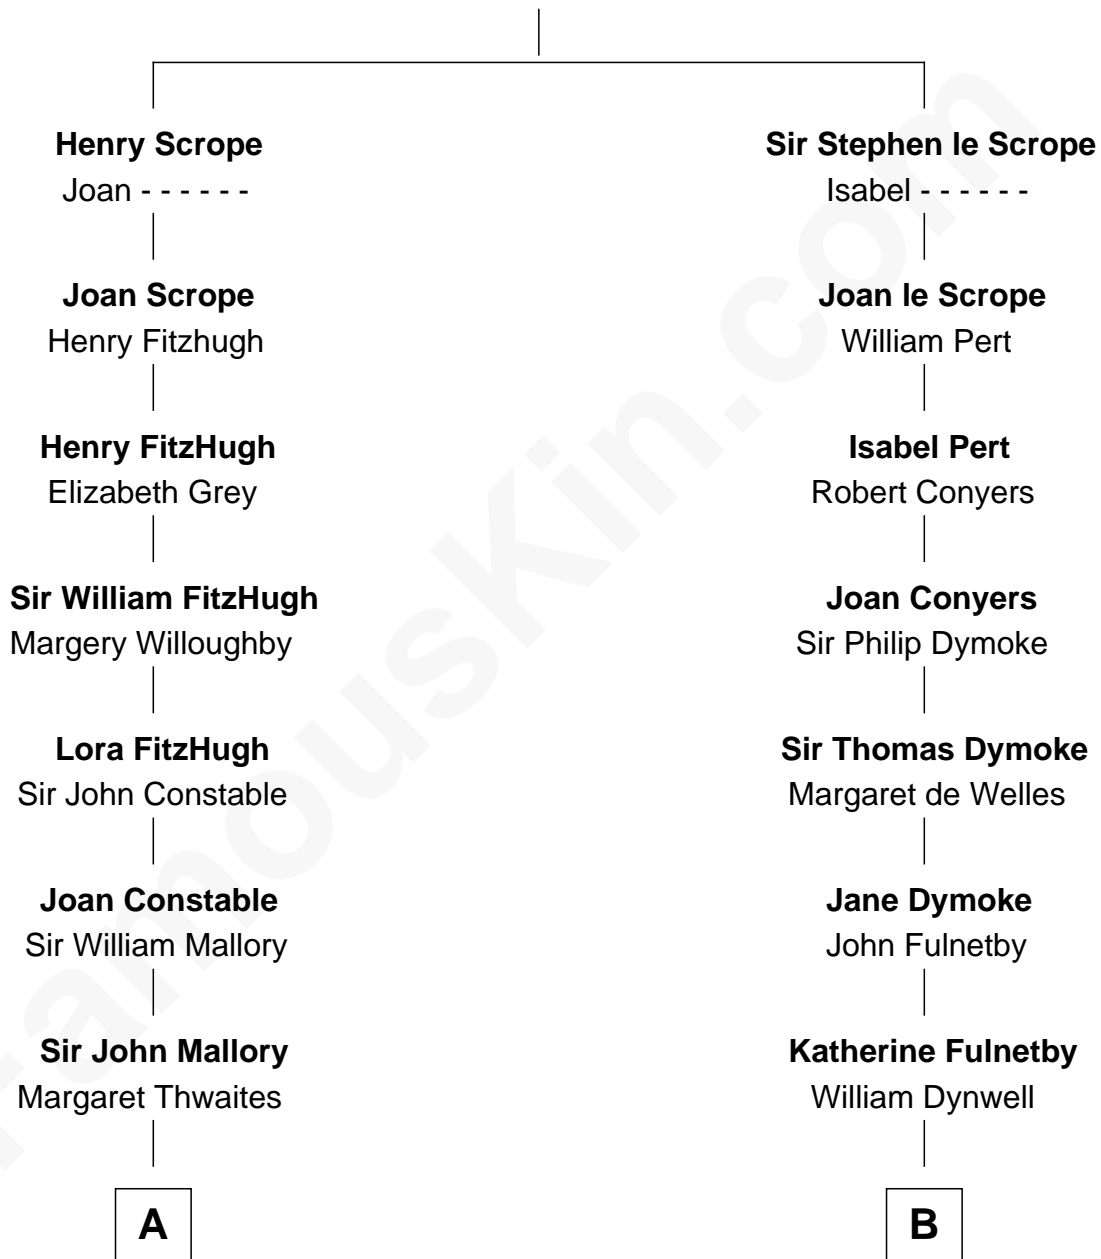

# FamousKin.com Relationship Chart of

**Liza Minnelli**

*Singer and Actress*

19th cousin 1 time removed of

**Ray Bradbury**

*Author of The Martian Chronicles*

**Sir Geoffrey le Scrope**

Ivetta de Ros

**C**

**Elizabeth Baugh**  
William Tecumseh Gumm

**Francis Avent Gumm**  
Ethel Marian Milne

**Frances Ethel Gumm**  
Vincent Minnelli

**Liza Minnelli**  
*Singer and Actress*

**D**

**Samuel Hinkston Bradbury**  
Minnie Alice Davis

**Leonard Spaulding Bradbury**  
Esther Marie Moberg

**Ray Bradbury**  
*Author of [The Martian Chronicles](#)*