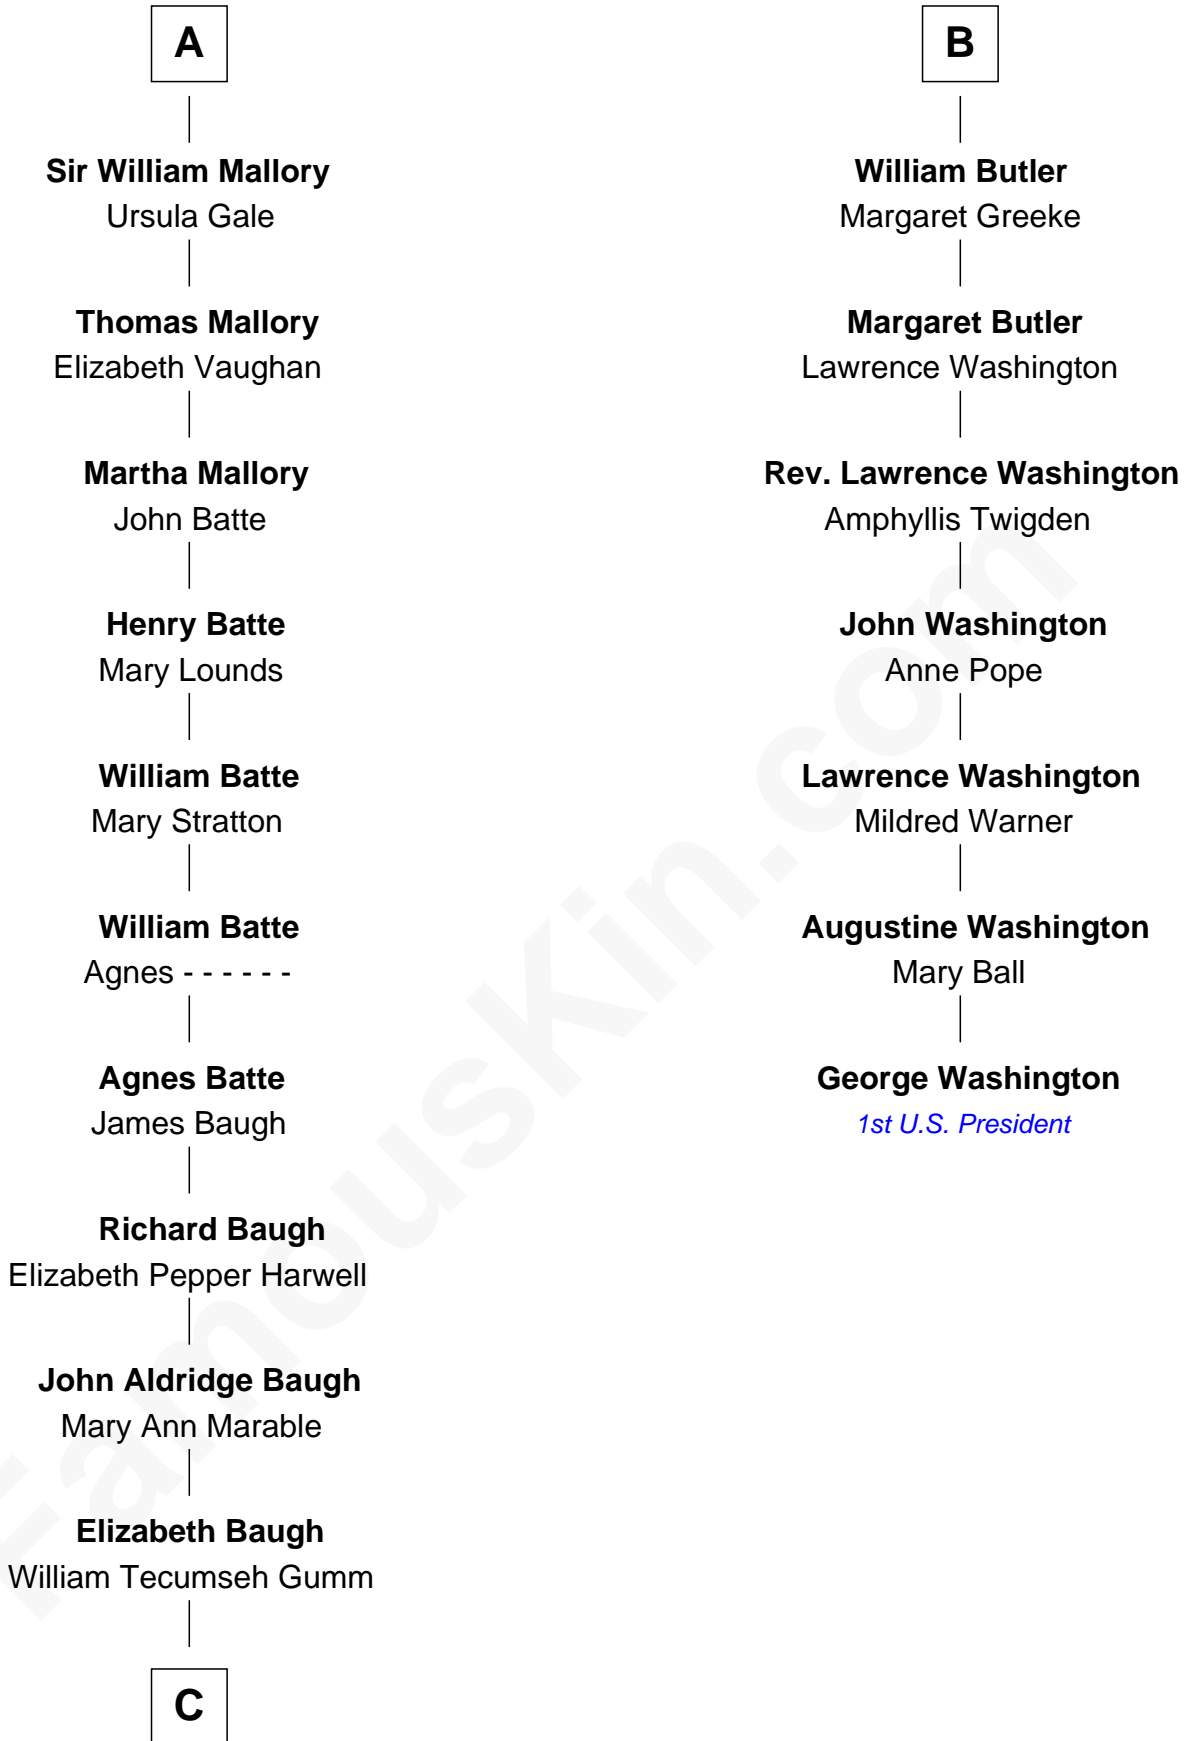

FamousKin.com Relationship Chart of

Liza Minnelli

Singer and Actress

13th cousin 6 times removed of

George Washington

1st U.S. President

Edmund Fitzalan

Alice de Warenne

Joan Constable

Sir William Mallory

Sir John Mallory

Margaret Thwaites

Sir William Mallory

Jane Norton

A

Richard Fitzalan

Eleanor Plantagenet

Alice Fitzalan

Sir Thomas de Holand

Eleanor Holand

Edward Cherleton

Joyce Cherleton

Sir John Tiptoft

Joyce Tiptoft

Sir Edmund Sutton

Sir John Sutton

Anne Clarell

Margaret Sutton

John Butler

B

C

Francis Avent Gumm