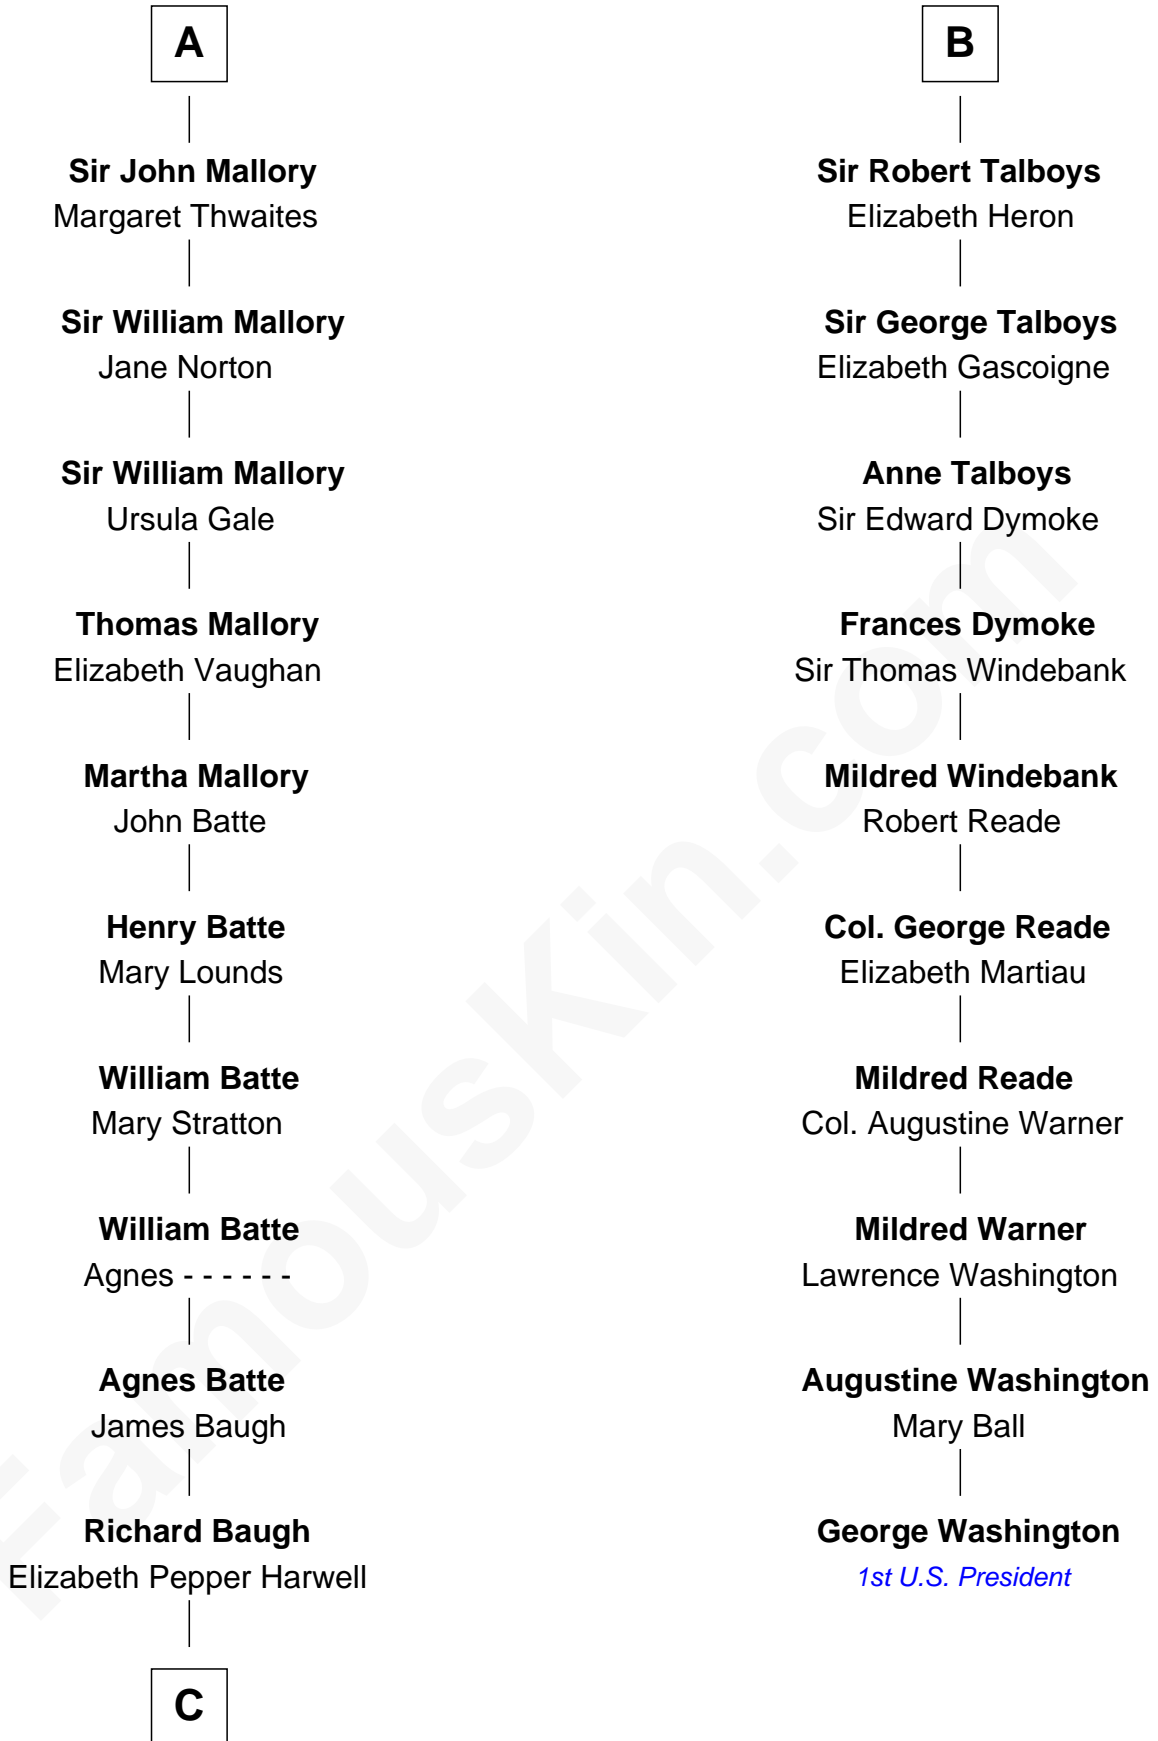

# FamousKin.com Relationship Chart of

**Liza Minnelli**

*Singer and Actress*

16th cousin 5 times removed of

**George Washington**

*1st U.S. President*

**William de Odingsells**

Ela FitzWalter

Sir Roger de Herdeburgh

**Ela Herdeburgh**

Sir William de Boteler

**Ankaret le Boteler**

John le Strange

**Eleanor le Strange**

Sir Reynold de Grey

**Sir Reynold Grey**

Margaret de Ros

**Margaret Grey**

Sir William Bonville

**Elizabeth Bonville**

William Talboys

**B**

**C**

John Aldridge Baugh

Mary Ann Marable

Elizabeth Baugh

William Tecumseh Gumm

Francis Avent Gumm

Ethel Marian Milne

Frances Ethel Gumm

Vincent Minnelli

**Liza Minnelli**