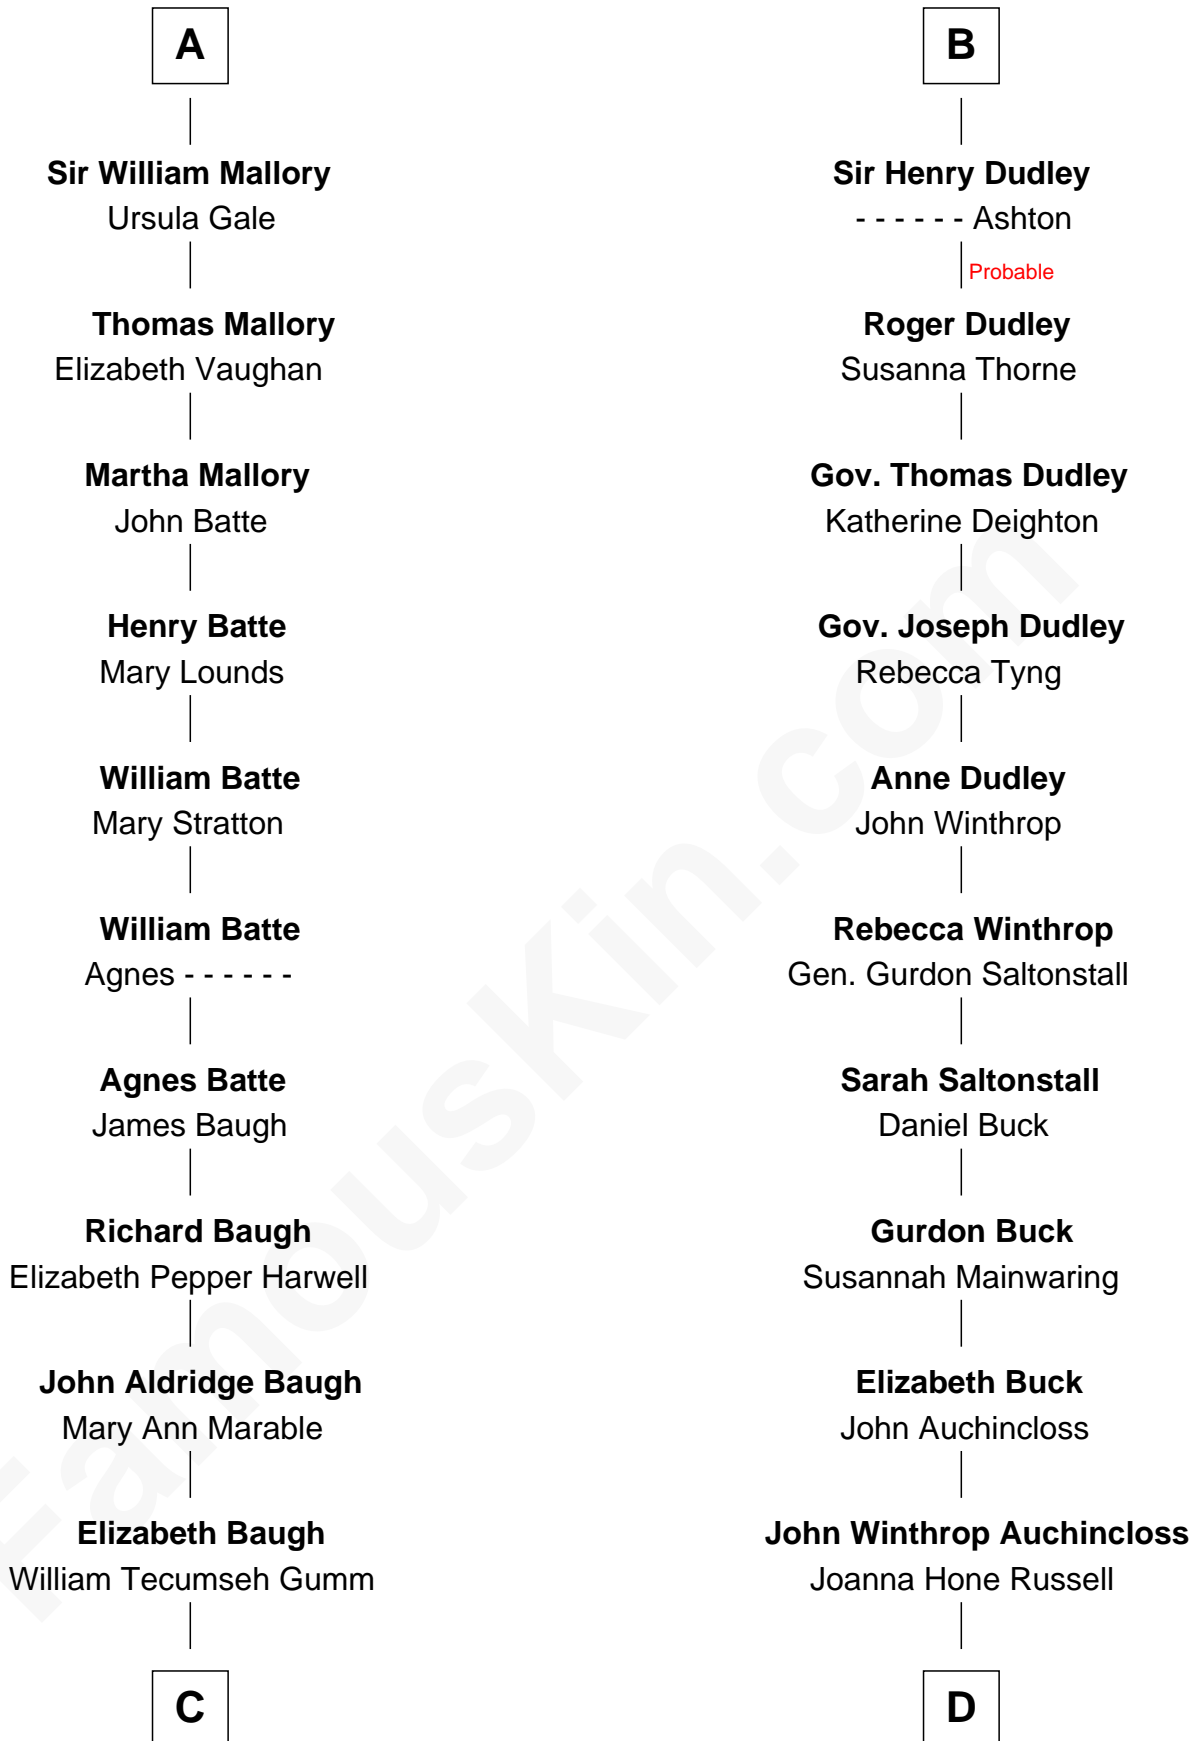

FamousKin.com Relationship Chart of

Liza Minnelli

Singer and Actress

18th cousin 1 time removed of

Louis Auchincloss

Author

Edmund Fitzalan

Alice de Warenne

FamousKin.com