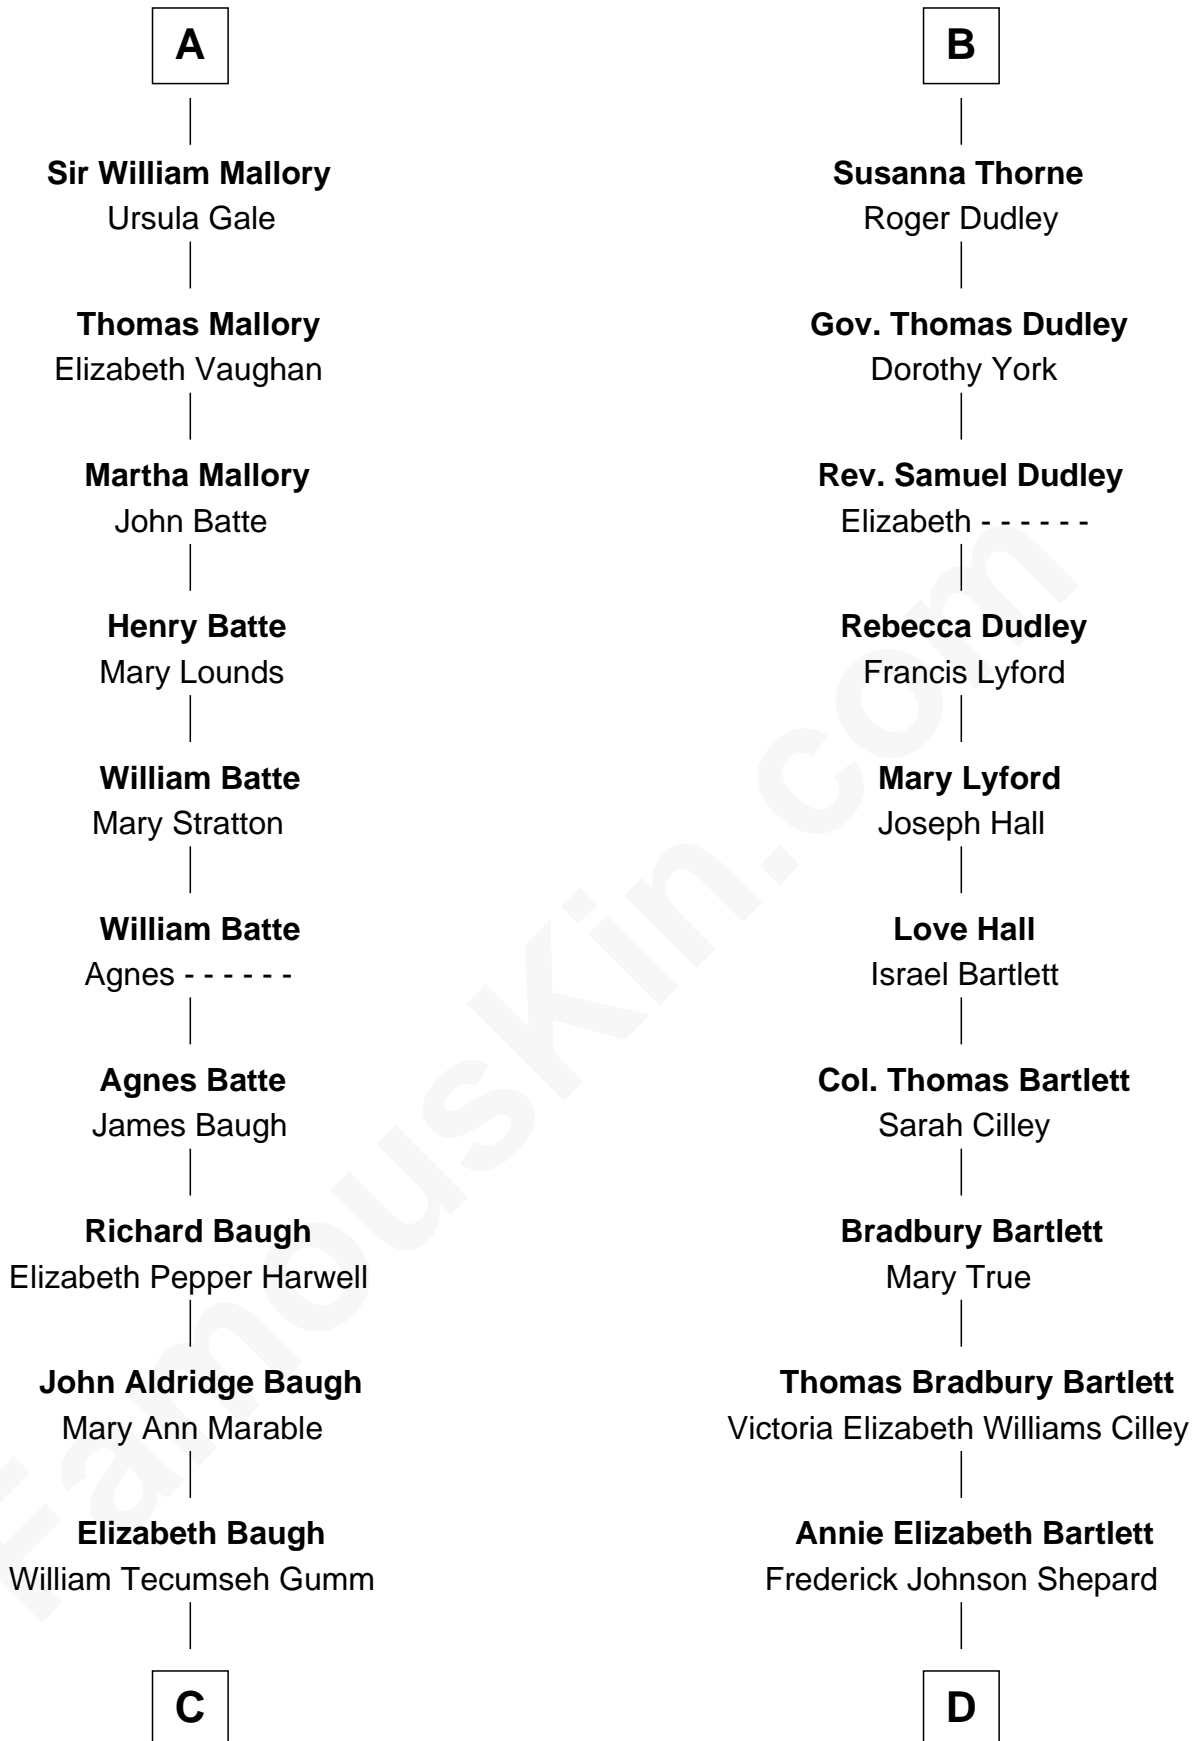

# FamousKin.com Relationship Chart of

**Liza Minnelli**

*Singer and Actress*

18th cousin 1 time removed of

**Alan Shepard**

*Mercury and Apollo Astronaut*

**Sir John Grey**

Avice Marmion

**Sir Robert Grey**  
Lora de St. Quintin

**Elizabeth Grey**  
Henry FitzHugh

**Sir William FitzHugh**  
Margery Willoughby

**Lora FitzHugh**  
Sir John Constable

**Joan Constable**  
Sir William Mallory

**Sir John Mallory**  
Margaret Thwaites

**Sir William Mallory**  
Jane Norton

**A**

**Maud Grey**

Sir Thomas Harcourt

**Sir Thomas Harcourt**  
Jane Fraunceys

**Sir Richard Harcourt**  
Edith St. Clair

**Alice Harcourt**  
William Bessiles

**Elizabeth Bessiles**  
Richard Fettiplace

**Anne Fettiplace**  
Edward Purefoy

**Mary Purefoy**  
Thomas Thorne

**B**

FamousKin.com