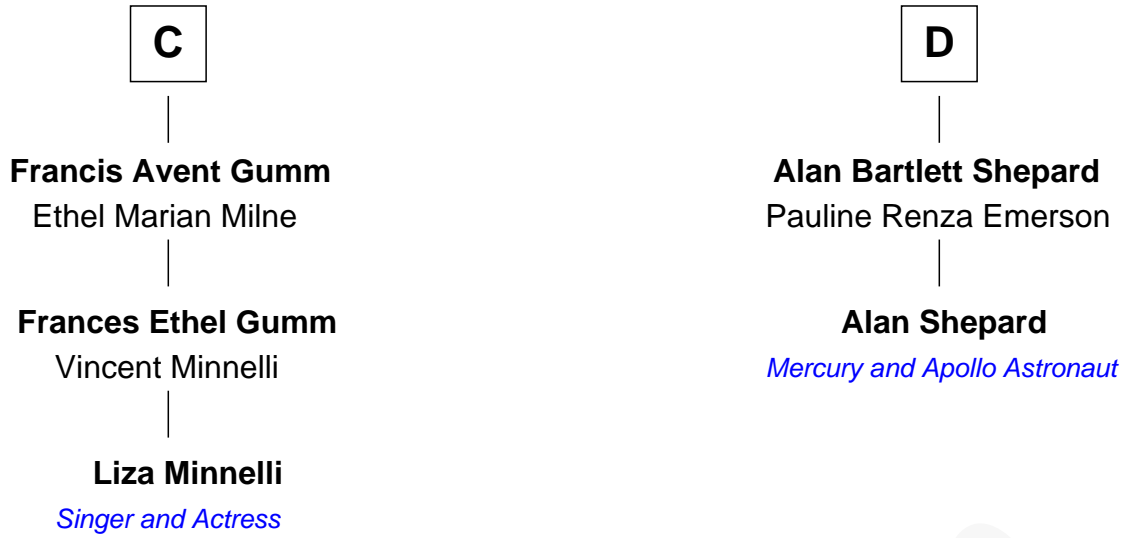

FamousKin.com